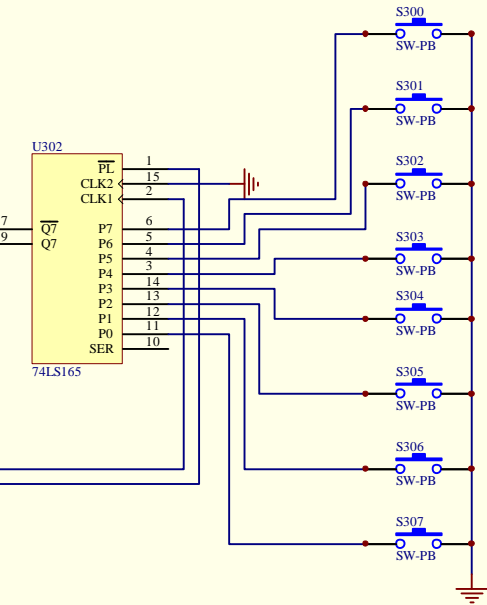

Time	Number	Revision
2010-10-10	1.0	Initial
2010-10-15	1.1	Update
2010-10-20	1.2	Final

LCD300
12864LCM

Title		
Size	Number	Revision
Date:	24-Mar-2008	Sheet of
File:	G:\NEWWORK\work.ddb	Drawn By: