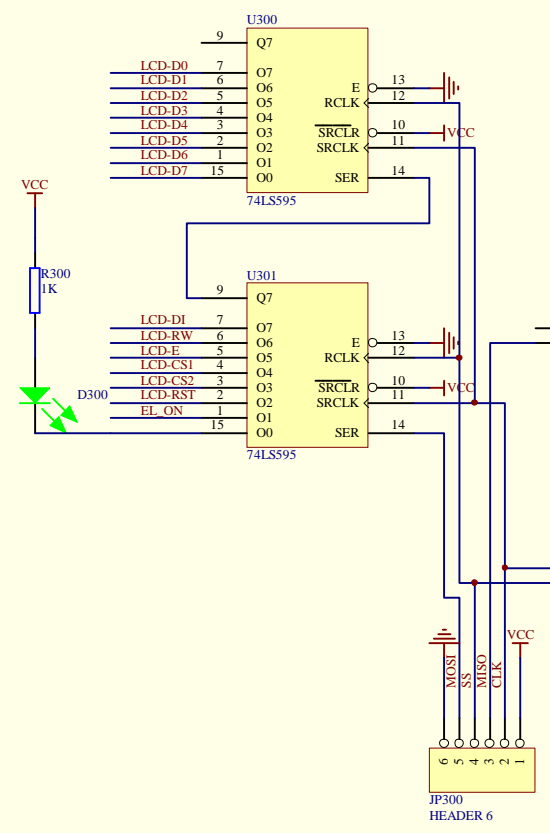

Time	Number	Revision
2010-10-10	1.0	Initial
2010-10-15	1.1	Update
2010-10-20	1.2	Final

LCD300
12864LCM

Title		
Size	Number	Revision
Date:	24-Mar-2008	Sheet of
File:	G:\NEWWORK\work.ddb	Drawn By: