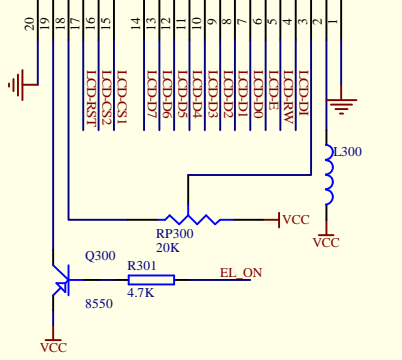

Time	Number	Revision
2010-10-10	1.0	Initial
2010-10-15	1.1	Update
2010-10-20	1.2	Final

LCD300
12864LCM

Title		
Size	Number	Revision
Date:	24-Mar-2008	Sheet of
File:	G:\NEWWORK\work.ddb	Drawn By: