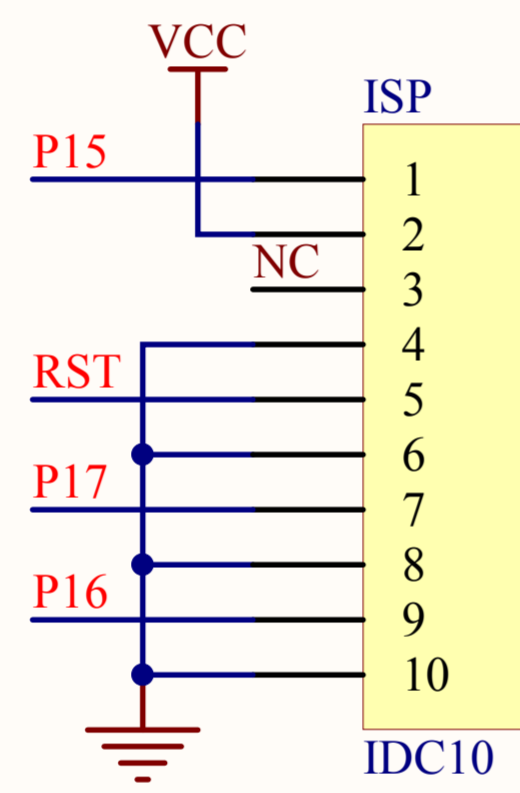

U\_power  
power.SchDoc

Title		
Size	Number	Revision
A4		
Date:	2007-12-1	Sheet of
File:	E:\ \.study_IV.SchDoc	Drawn By:

Title			<b>study - IV</b>		
Size	Number		Revision		
A4	<b>core</b>				
Date:	2007-12-1		Sheet of		
File:	E:\ \.core.SchDoc		Drawn By:		

Title			<b>study - IV</b>		
Size	Number		Revision		
A4					
Date:	2007-12-1		Sheet of		
File:	E:\ \.display.SchDoc		Drawn By:		

Title			study - IV		
Size	Number		Revision		
A4	IC				
Date:	2007-12-1		Sheet of		
File:	E:\ \.IC.SchDoc		Drawn By:		

Title		study - IV	
Size	Number	Revision	
A4	key		
Date:	2007-12-1	Sheet of	
File:	E:\ \.key.SchDoc	Drawn By:	

Title		<b>study - IV</b>	
Size	Number	Revision	
A4	<b>power</b>		
Date:	2007-12-1	Sheet	of
File:	E:\ \.\power.SchDoc	Drawn By:	