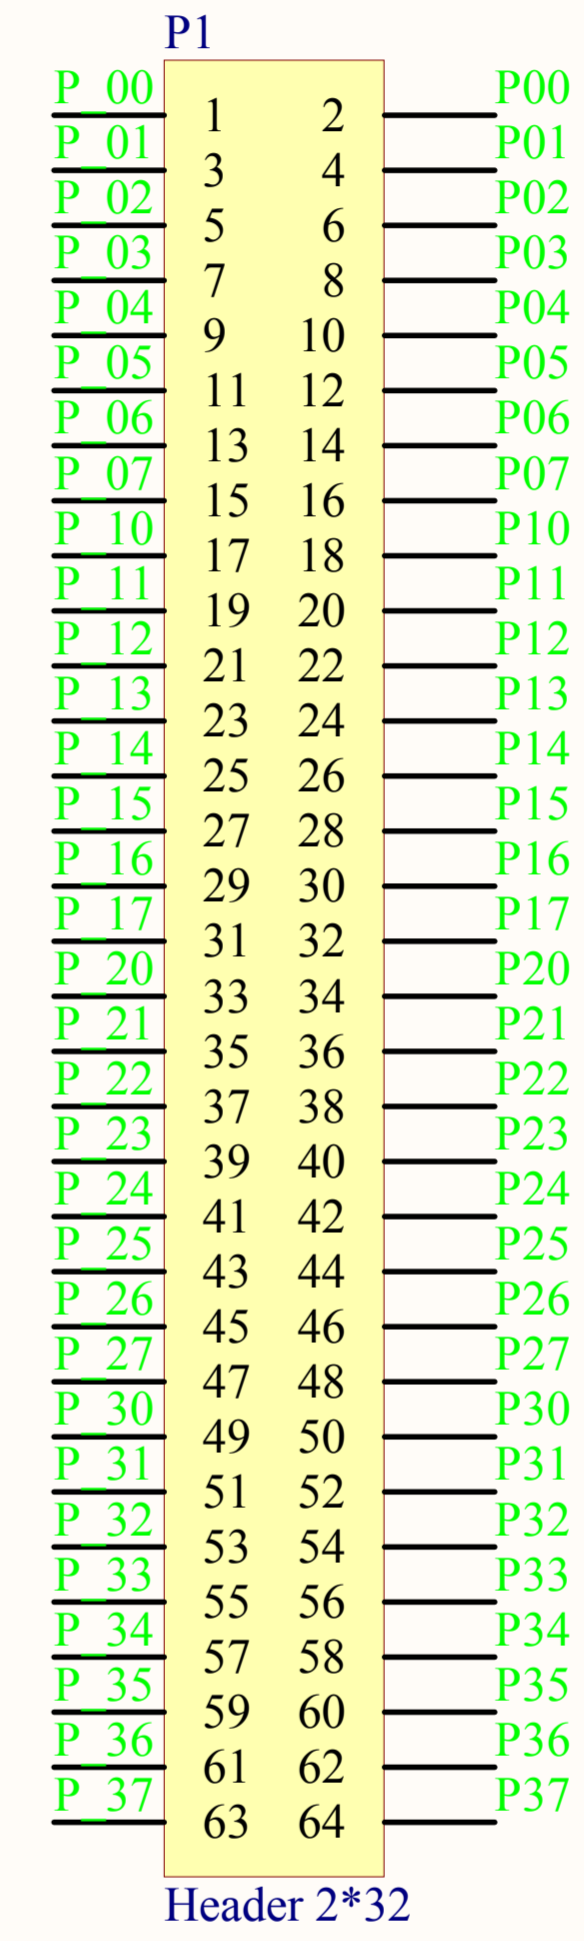

U\_core  
core.SchDoc

Study - IV

V3.0

U\_display  
display.SchDoc

DB zliang

email:zhaoliang0801@gmail.com

U\_IC  
IC.SchDoc

U\_key  
key.SchDoc

U\_power  
power.SchDoc

Title		
Size	Number	Revision
A4		
Date:	2007-12-1	Sheet of
File:	E:\ \.study_IV.SchDoc	Drawn By:

Title			<b>study - IV</b>		
Size	Number		Revision		
A4	<b>core</b>				
Date:	2007-12-1		Sheet of		
File:	E:\ \.core.SchDoc		Drawn By:		

Title			<b>study - IV</b>		
Size	Number		Revision		
A4					
Date:	2007-12-1		Sheet of		
File:	E:\ \.display.SchDoc		Drawn By:		

Title			study - IV		
Size	Number		Revision		
A4	IC				
Date:	2007-12-1		Sheet of		
File:	E:\ \.IC.SchDoc		Drawn By:		

Title		study - IV	
Size	Number	Revision	
A4	key		
Date:	2007-12-1	Sheet of	
File:	E:\ \.key.SchDoc	Drawn By:	

Title		<b>study - IV</b>	
Size	Number	Revision	
A4	<b>power</b>		
Date:	2007-12-1	Sheet	of
File:	E:\ \.\power.SchDoc	Drawn By:	