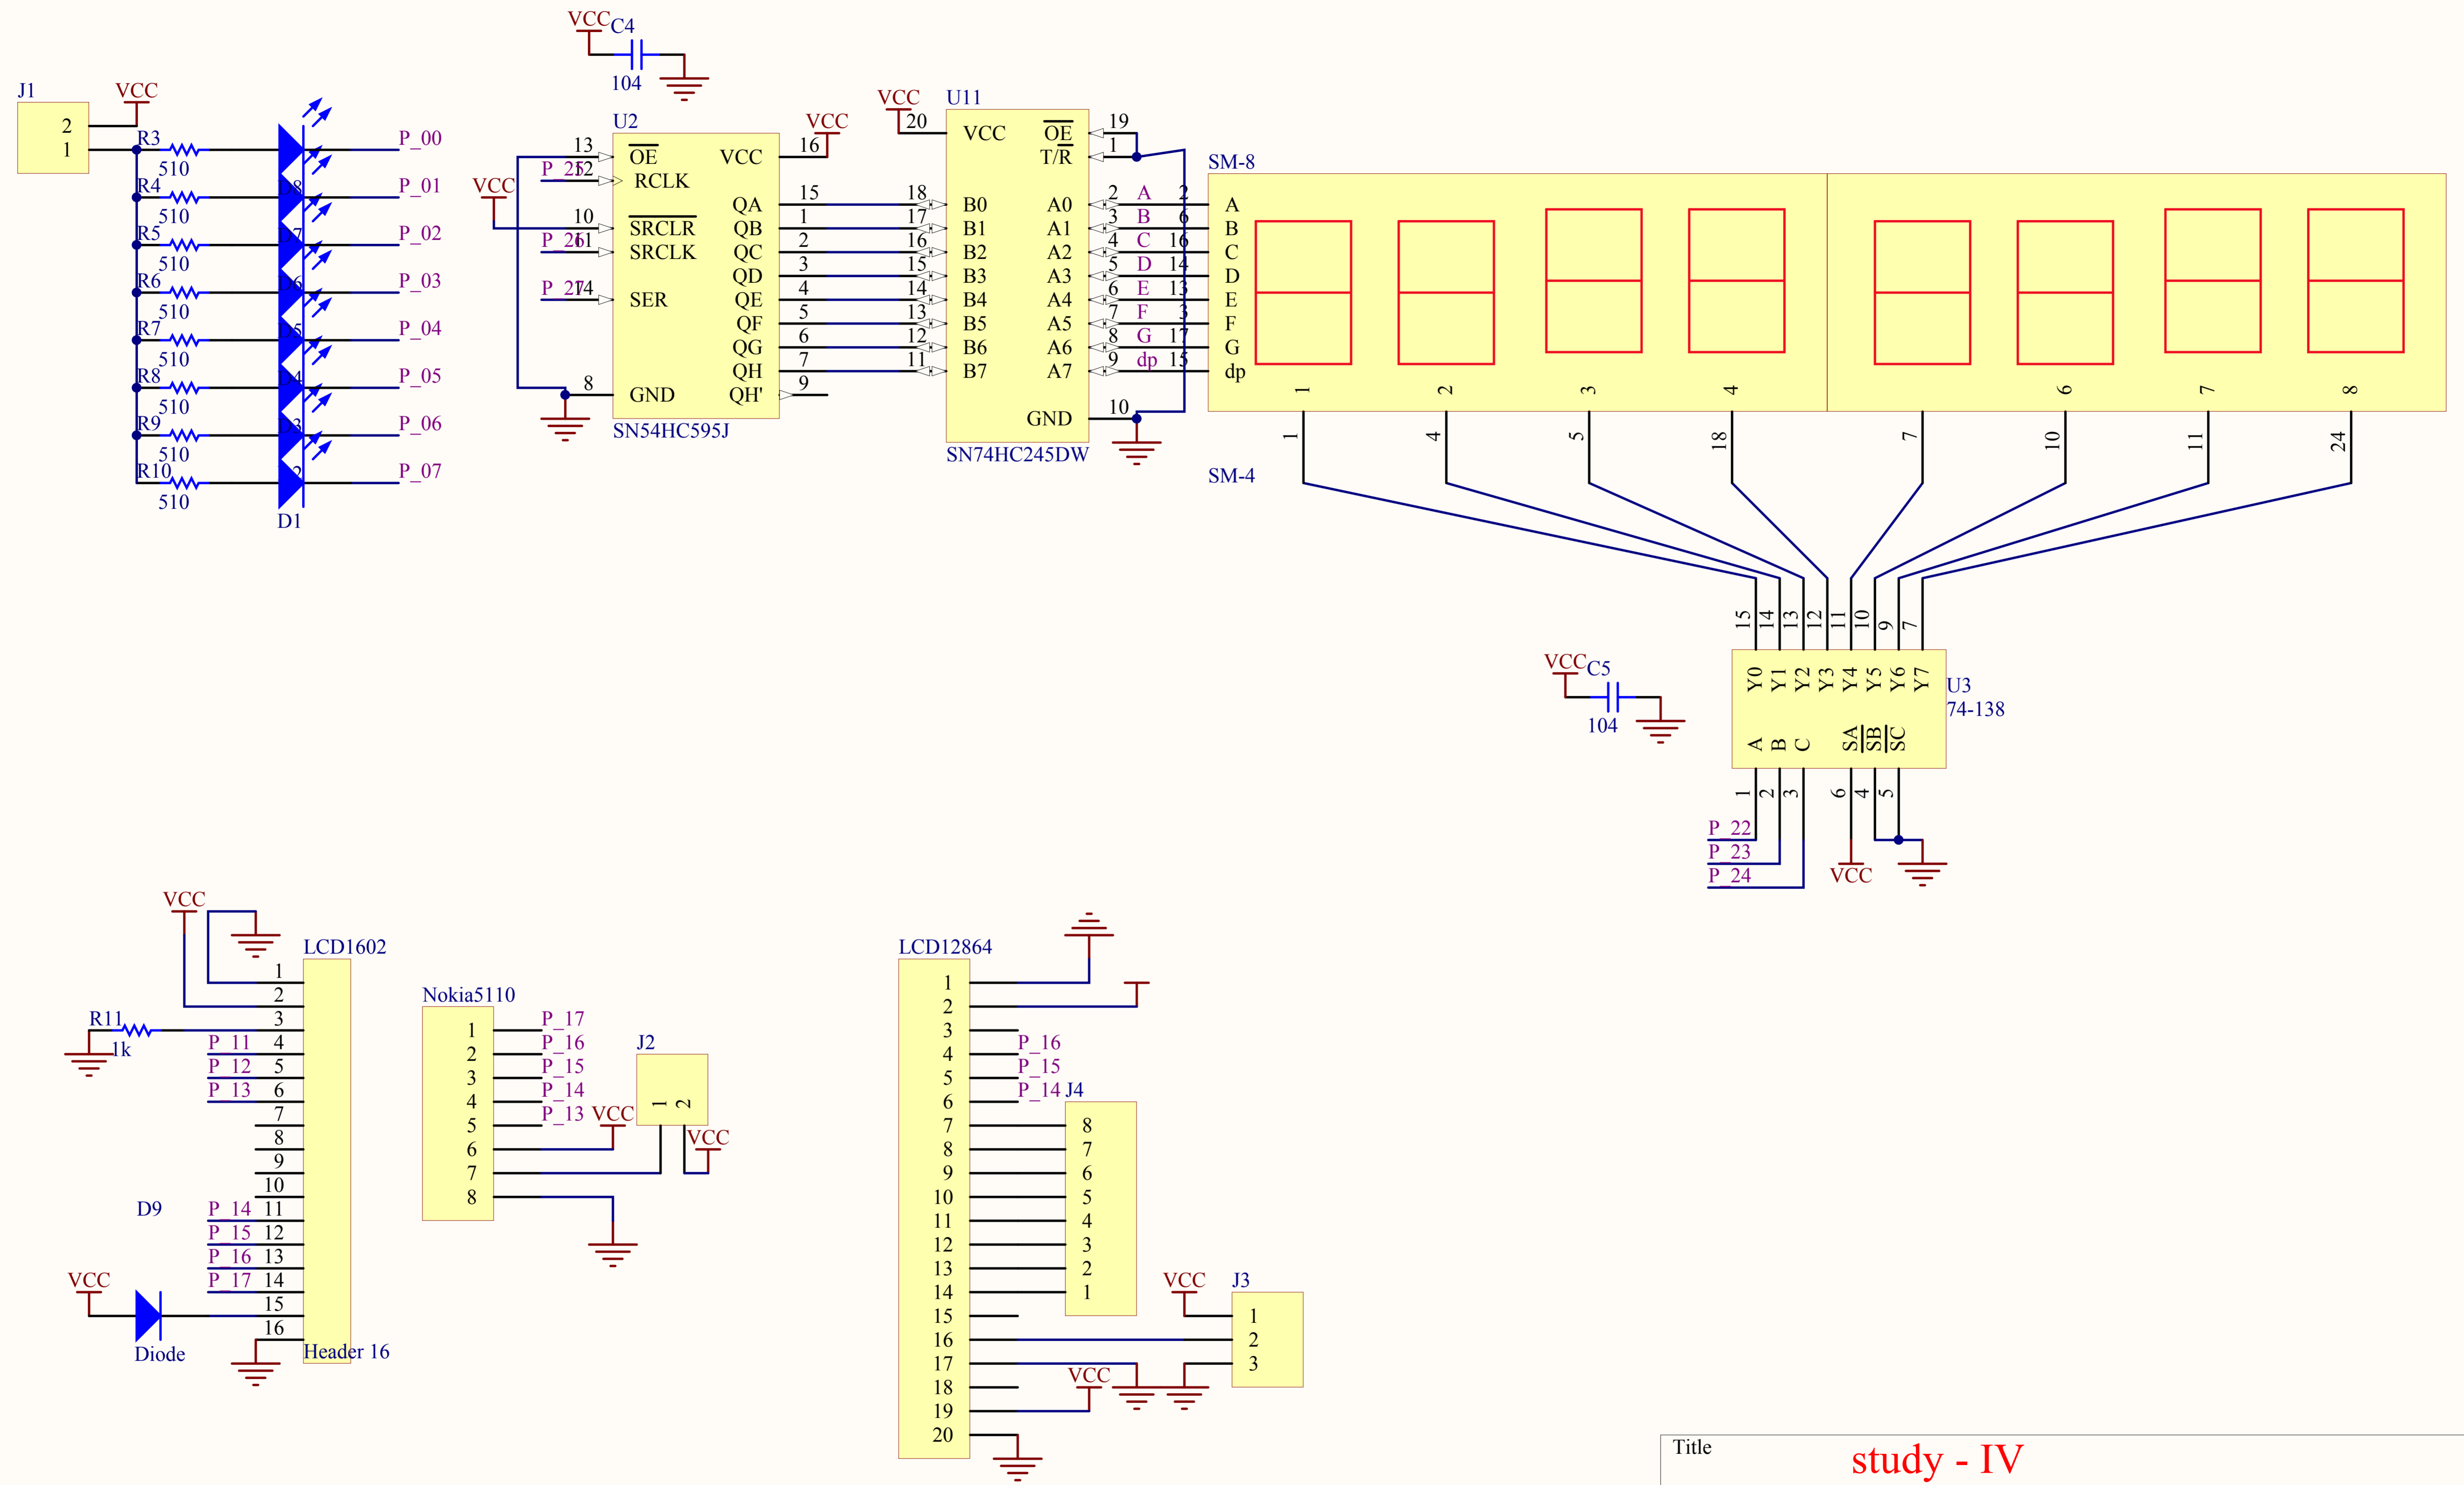

U\_power  
power.SchDoc

Title		
Size	Number	Revision
A4		
Date:	2007-12-1	Sheet of
File:	E:\ \.study_IV.SchDoc	Drawn By:

Title			<b>study - IV</b>		
Size	Number		Revision		
A4	<b>core</b>				
Date:	2007-12-1		Sheet of		
File:	E:\ \.core.SchDoc		Drawn By:		

Title			<b>study - IV</b>		
Size	Number		Revision		
A4					
Date:	2007-12-1		Sheet of		
File:	E:\ \.display.SchDoc		Drawn By:		

Title			study - IV		
Size	Number		Revision		
A4	IC				
Date:	2007-12-1		Sheet of		
File:	E:\ \.IC.SchDoc		Drawn By:		

Title		study - IV	
Size	Number	Revision	
A4	key		
Date:	2007-12-1	Sheet of	
File:	E:\ \.key.SchDoc	Drawn By:	

Title		<b>study - IV</b>	
Size	Number	Revision	
A4	<b>power</b>		
Date:	2007-12-1	Sheet	of
File:	E:\ \.\power.SchDoc	Drawn By:	