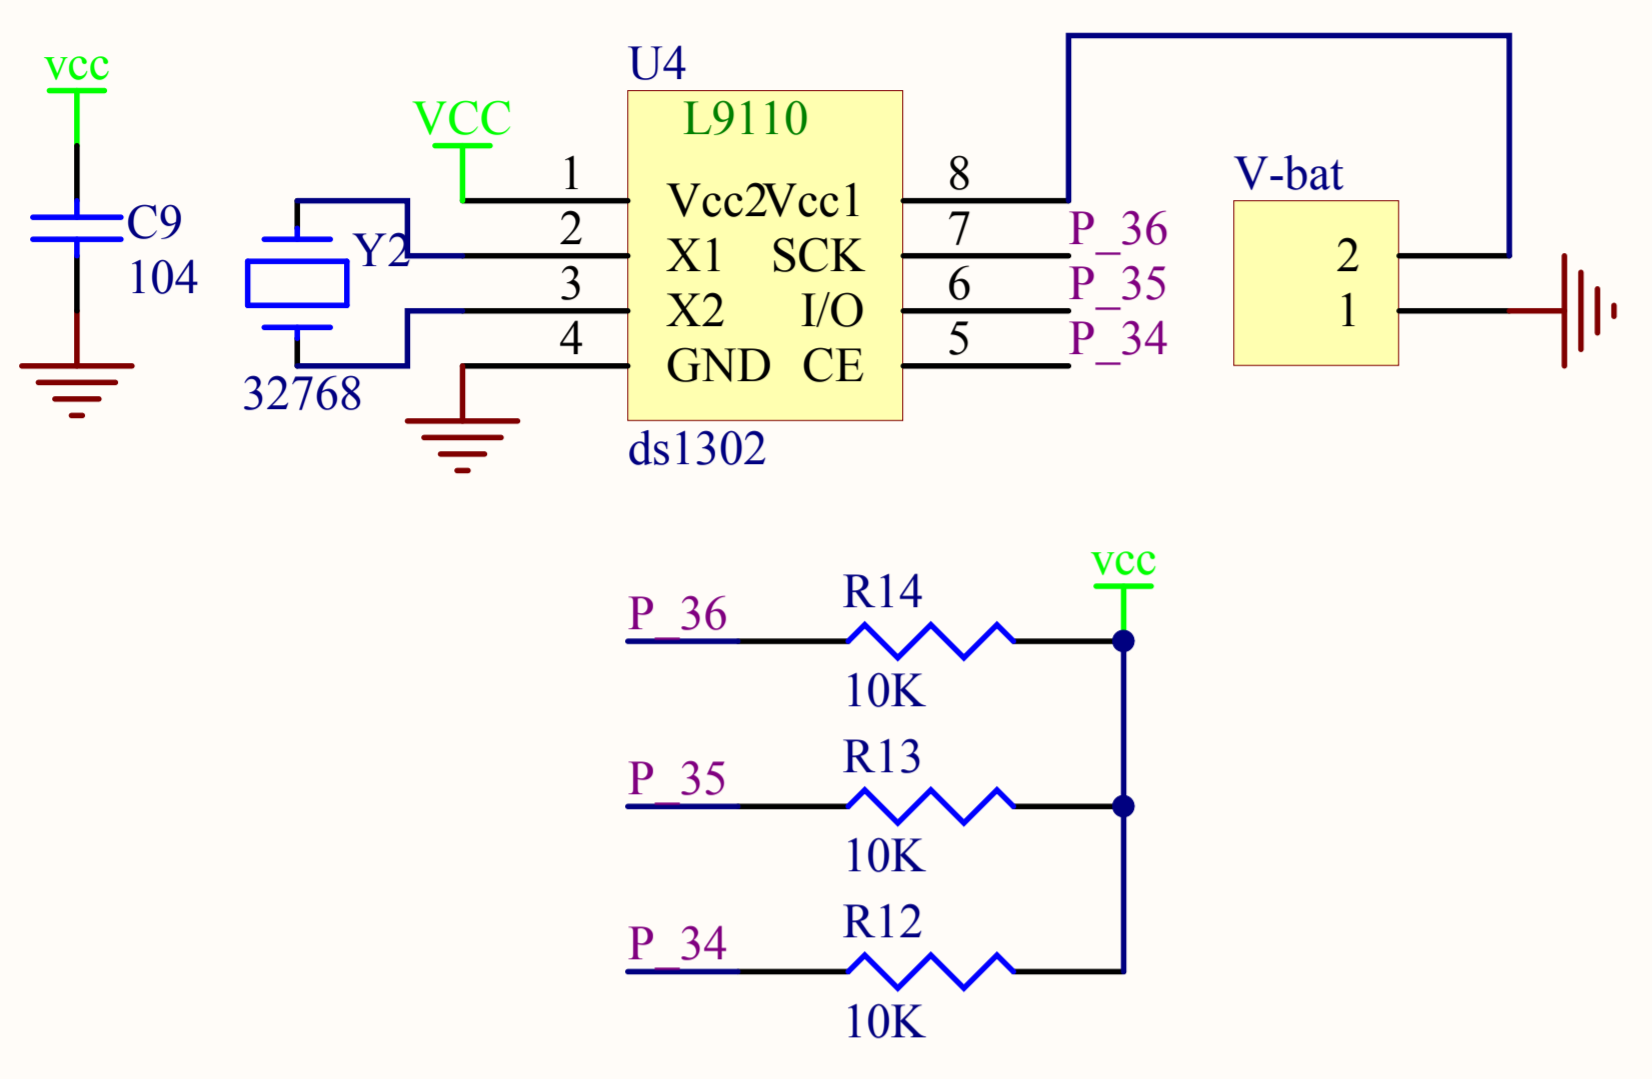

Title			study - IV		
Size	Number		Revision		
A4	IC				
Date:	2007-12-1		Sheet of		
File:	E:\ \.IC.SchDoc		Drawn By: