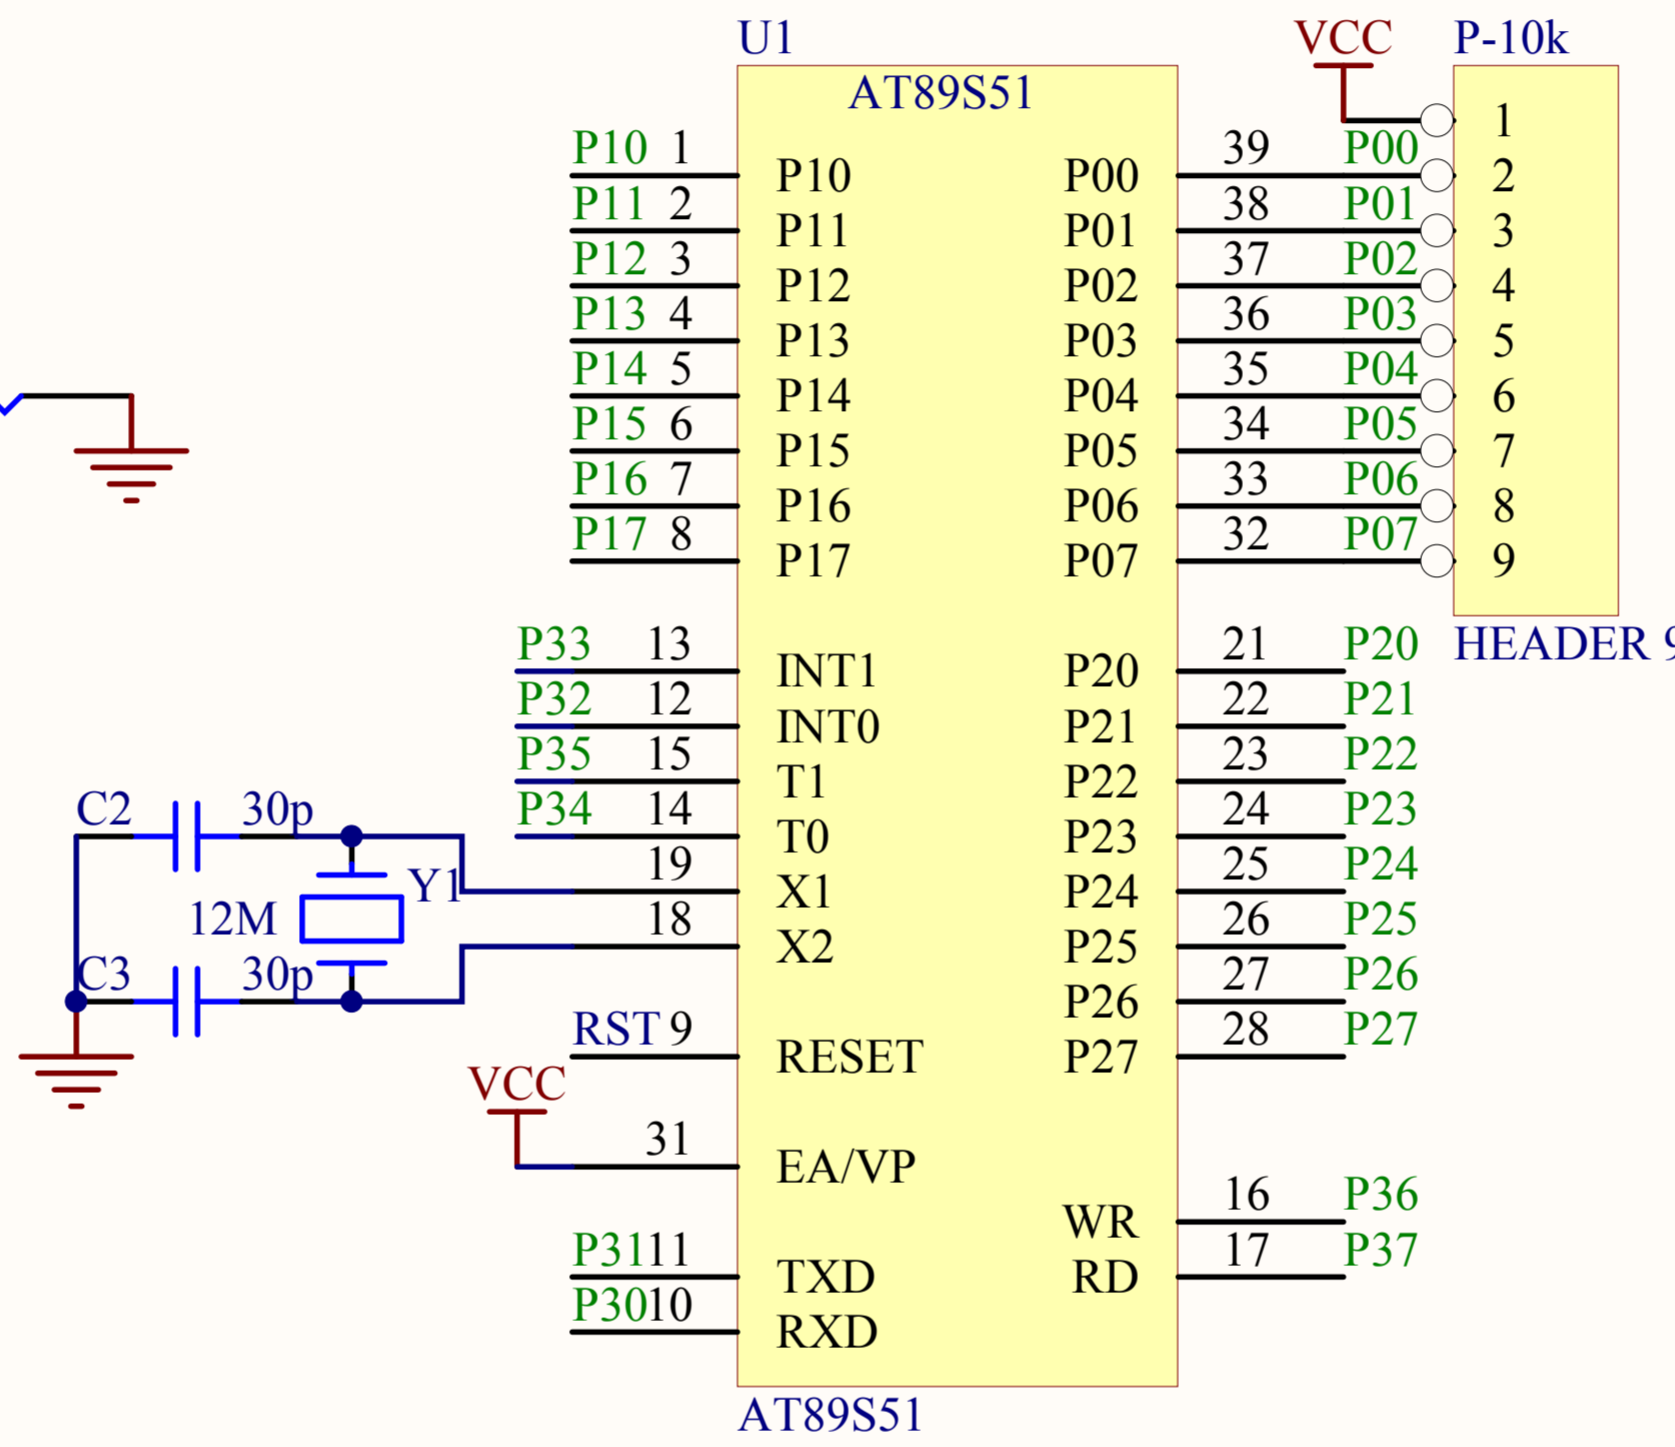

U\_power  
power.SchDoc

Title		
Size	Number	Revision
A4		
Date:	2007-12-1	Sheet of
File:	E:\ \.study_IV.SchDoc	Drawn By:

Title			<b>study - IV</b>		
Size	Number		Revision		
A4	<b>core</b>				
Date:	2007-12-1		Sheet of		
File:	E:\ \.core.SchDoc		Drawn By:		