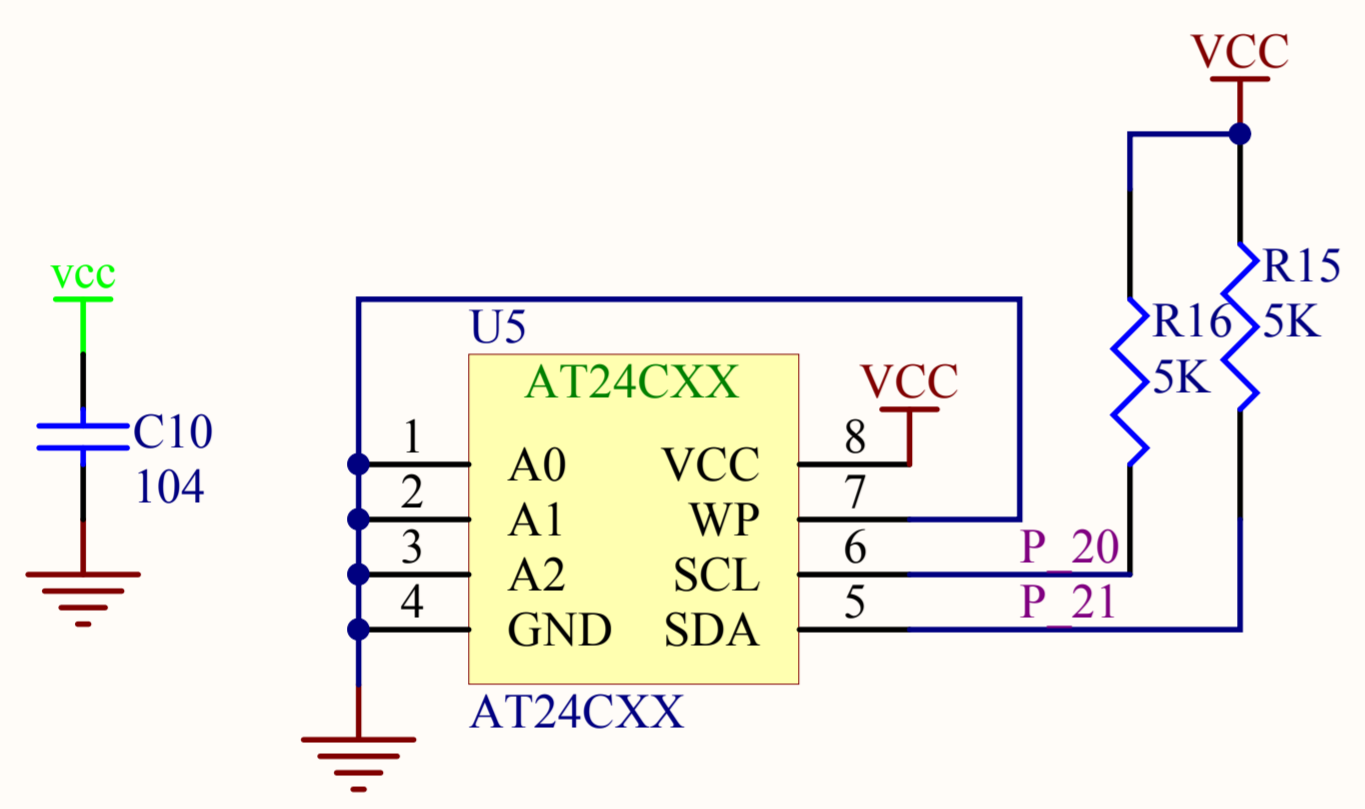

Title			study - IV		
Size	Number		Revision		
A4	IC				
Date:	2007-12-1		Sheet of		
File:	E:\ \.IC.SchDoc		Drawn By: