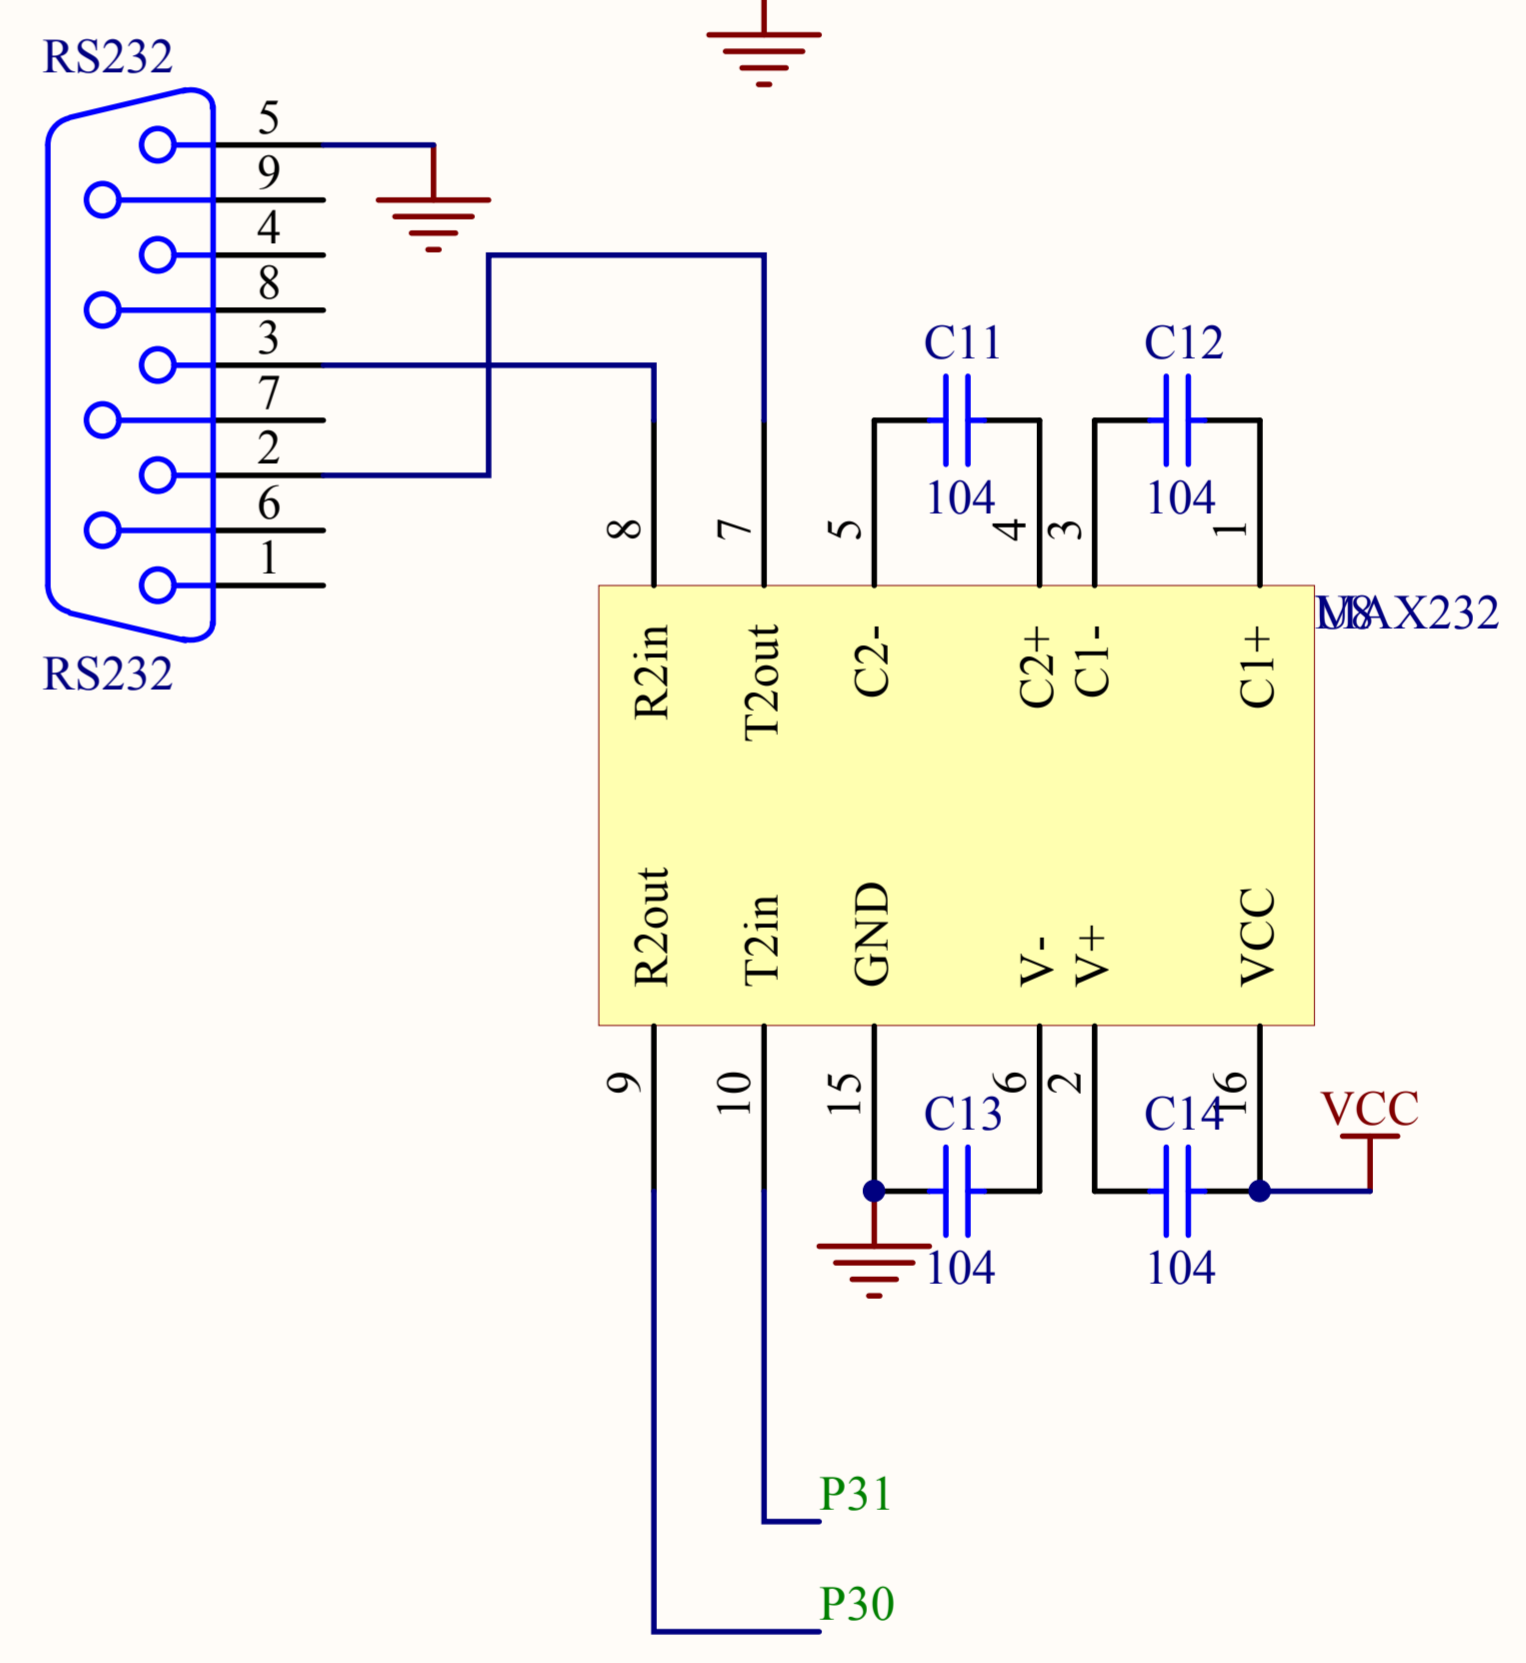

U\_power  
power.SchDoc

Title		
Size	Number	Revision
A4		
Date:	2007-12-1	Sheet of
File:	E:\ \.study_IV.SchDoc	Drawn By:

Title			<b>study - IV</b>		
Size	Number		Revision		
A4	<b>core</b>				
Date:	2007-12-1		Sheet of		
File:	E:\ \.core.SchDoc		Drawn By:		

Title			<b>study - IV</b>		
Size	Number		Revision		
A4					
Date:	2007-12-1		Sheet of		
File:	E:\ \.display.SchDoc		Drawn By:		

Title			study - IV		
Size	Number		Revision		
A4	IC				
Date:	2007-12-1		Sheet of		
File:	E:\ \.IC.SchDoc		Drawn By:		