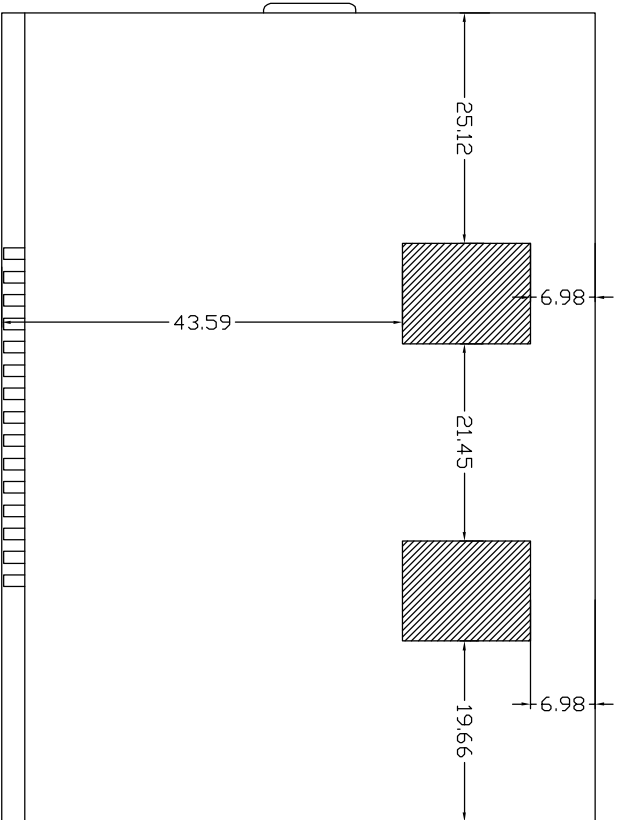

PIN	1	2	3	4	5	6	7	8	9	10	11	12	13	14	15
COM1	COM1	/	/	F1	A1	B1	F2	A2	B2	F3	A3	B3	F4	A4	B4
COM2	/	COM2	/	E1	G1	C1	E2	G2	C2	E3	G3	C3	E4	G4	C4
COM3	/	/	COM3	dp	D1	S1	S2	D2	SA	SB	D3	SC	SD	D4	/

REVISION RECORD		REV	DONGGUAN HUADING ELECTRONICS CO., LTD	
1		A	DRAWING NO.	UNIT
2			LCD-HD61749	mm
3			APPROVED BY	PRO (3)
4			CHECKED BY	
5			DRAWING BY	PAGE
			YFD	2/4
			2011/08/22	

红色丝印印在底玻璃

深蓝蓝色丝印印在底玻璃

REVISION	RECORD	REV	DONGGUAN HUADING ELECTRONICS CO., LTD	
1		A	DRAWING NO.	UNIT
2			LCD-HD61749	mm
3			APPROVED BY	CHECKED BY
4				
5				

1:1显示效果图

2:1显示效果图

REVISION RECORD	REV	DONGGUAN HUADING ELECTRONICS CO.,LTD.	
1	A	DRAWING NO.	UNIT
2		LCD-HD61749	mm (3)
3		APPROVED BY	CHECKED BY
4			DRAWING BY
5			YFD
			2011/08/??
			4/4