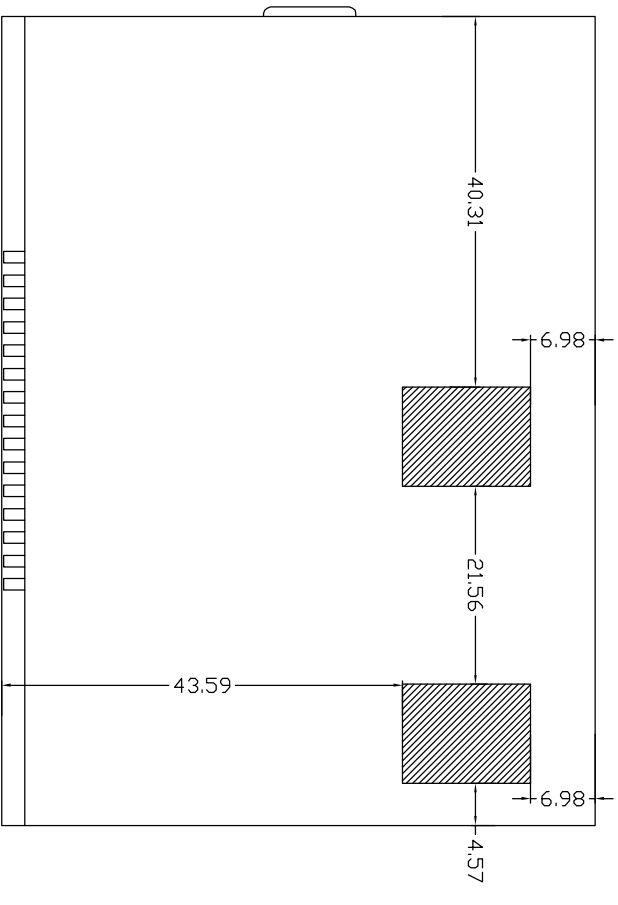

PIN	1	2	3	4	5	6	7	8	9	10	11	12	13	14	15
COM1	COM1	/	/	F1	A1	B1	F2	A2	B2	F3	A3	B3	F4	A4	B4
COM2	/	COM2	/	E1	G1	C1	E2	G2	C2	E3	G3	C3	E4	G4	C4
COM3	/	/	COM3	dp	D1	S1	S2	D2	SA	SB	D3	SC	SD	D4	/

REVISION RECORD		REV	DONGGUAN HUADING ELECTRONICS CO., LTD	
1		A	DRAWING NO.	UNIT
2			LCD-HD61749	mm
3			APPROVED BY	PRO (3)
4			CHECKED BY	
5			DRAWING BY	PAGE
			YFD	2/4
			2011/08/22	

红色丝印印在底玻璃

深蓝蓝色丝印印在底玻璃

REVISION	RECORD	REV	DONGGUAN HUADING ELECTRONICS CO., LTD	
1		A	DRAWING NO.	UNIT
2			LCD-HD61749	mm
3			APPROVED BY	CHECKED BY
4				
5				

1:1显示效果图

2:1显示效果图

REVISION RECORD	REV	DONGGUAN HUADING ELECTRONICS CO.,LTD.	
1	A	DRAWING NO.	UNIT
2		LCD-HD61749	mm (3)
3		APPROVED BY	CHECKED BY
4			DRAWING BY
5			YFD
			2011/08/??
			4/4