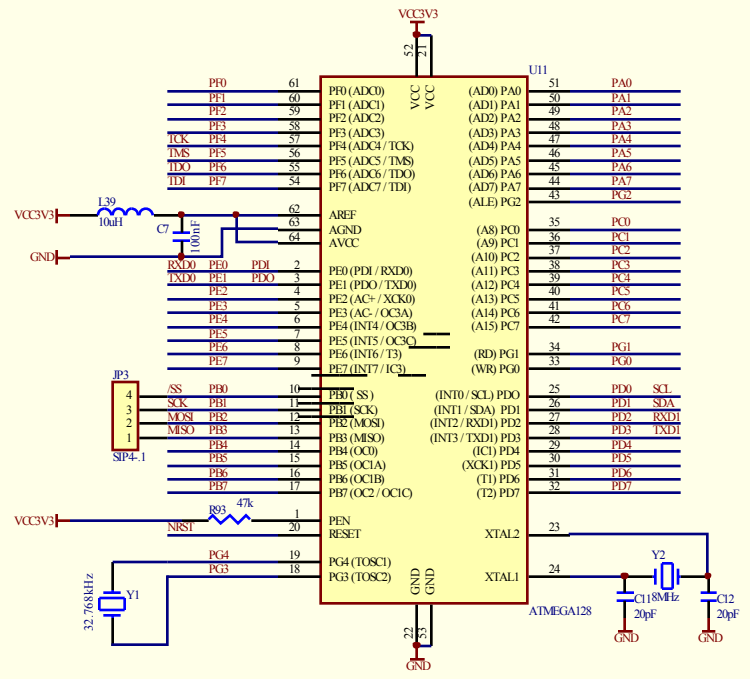

Title		
Size	Number	Revision
B		
Date:	18-Nov-2005	Sheet of
File:	F:\data\hby\PL\CPL.Cddb	Drawn By: