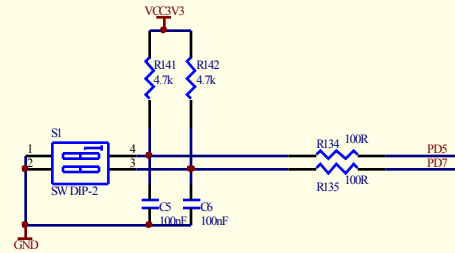

Title		
Size B	Number	Revision
Date: 18-Nov-2005	Sheet of	
File: E:\data\hby\PL\CPL.Cddb	Drawn By: