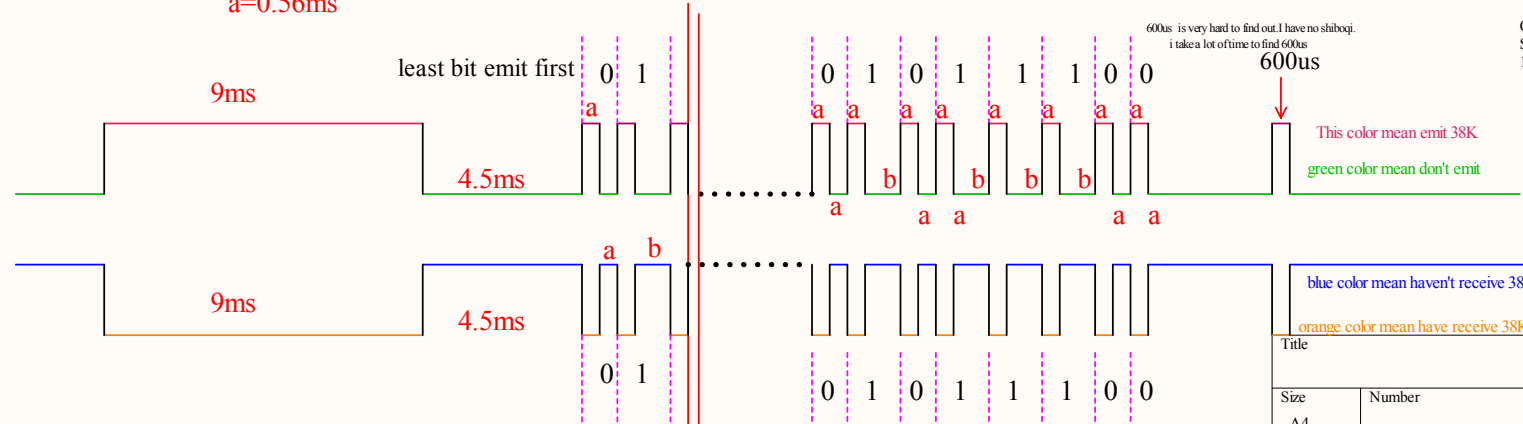

test\_area

红外发射二极管

红外接收二极管

b=1.685ms  
a=0.56ms

Cannot open file C:\Documents and Settings\Administrator\...\N[F\_9]X%HPY-EGAHA 11\_3B.jpg

Title		
Size	Number	Revision
A4		
Date:	2011-05-05	Sheet of
File:	E:\Altium09_data\..51	.SchDoc
		Drawn By: