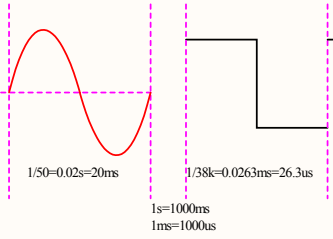

test\_area

红外发射二极管

红外接收二极管

b=1.685ms  
a=0.56ms

Cannot open file C:\Documents and Settings\Administrator\...\N[F\_9]X%HPY-EGAHA 11\_3B.jpg

Title		
Size	Number	Revision
A4		
Date:	2011-05-05	Sheet of
File:	E:\Altium09_data\..51	.SchDoc
		Drawn By: