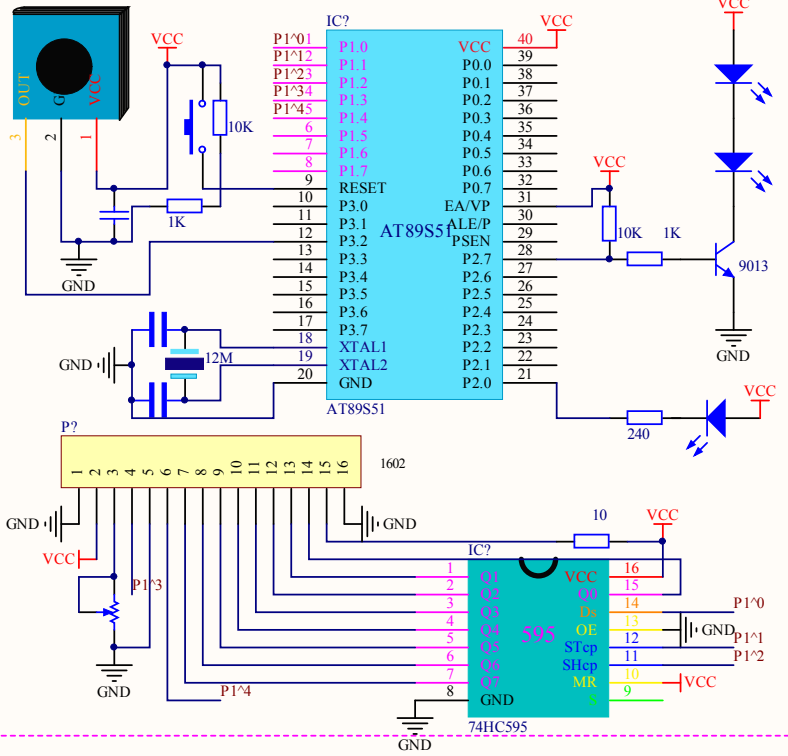

test\_area

红外发射二极管

红外接收二极管

b=1.685ms  
a=0.56ms

Cannot open file C:\Documents and Settings\Administrator\...\N[F\_9]X%HPY-EGAHA 11\_3B.jpg

Title		
Size	Number	Revision
A4		
Date:	2011-05-05	Sheet of
File:	E:\Altium09_data\..51	.SchDoc
		Drawn By: