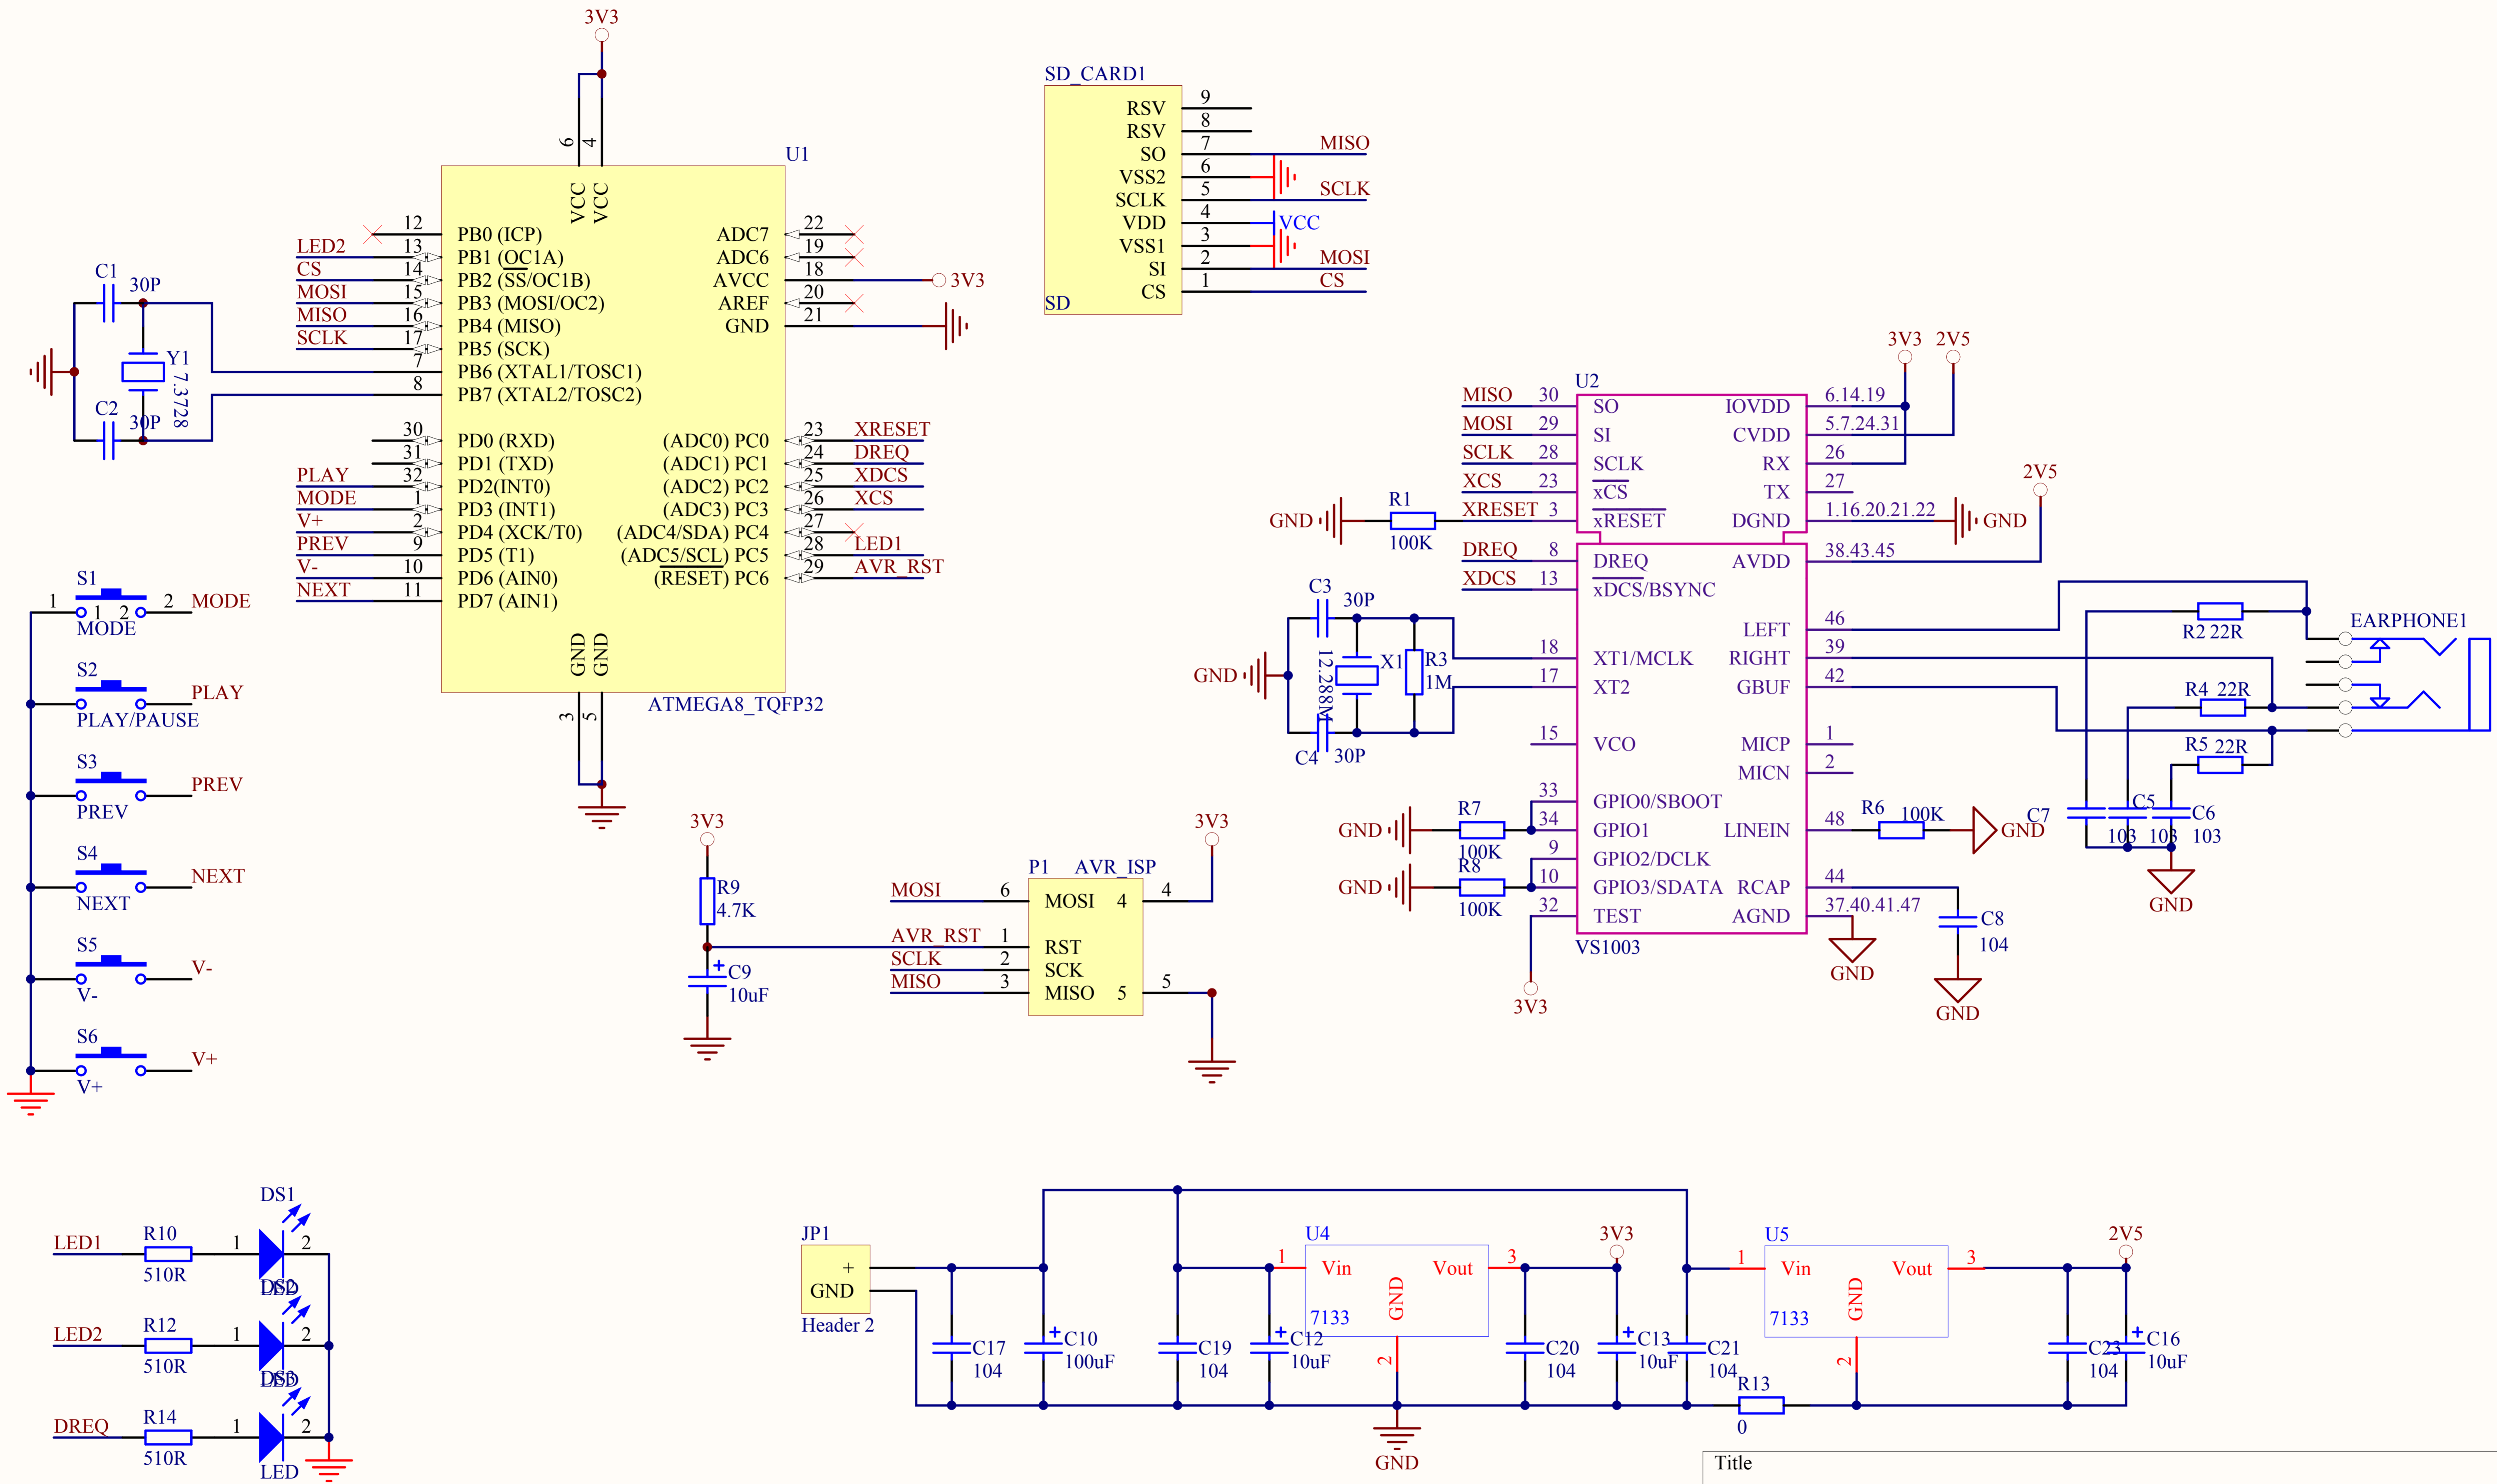

A

A

B

B

C

C

D

D

Title		
Size	Number	Revision
A4		
Date:	2011-1-21	Sheet of
File:	D:\player_V20\player_V20.SchDoc	Drawn By: