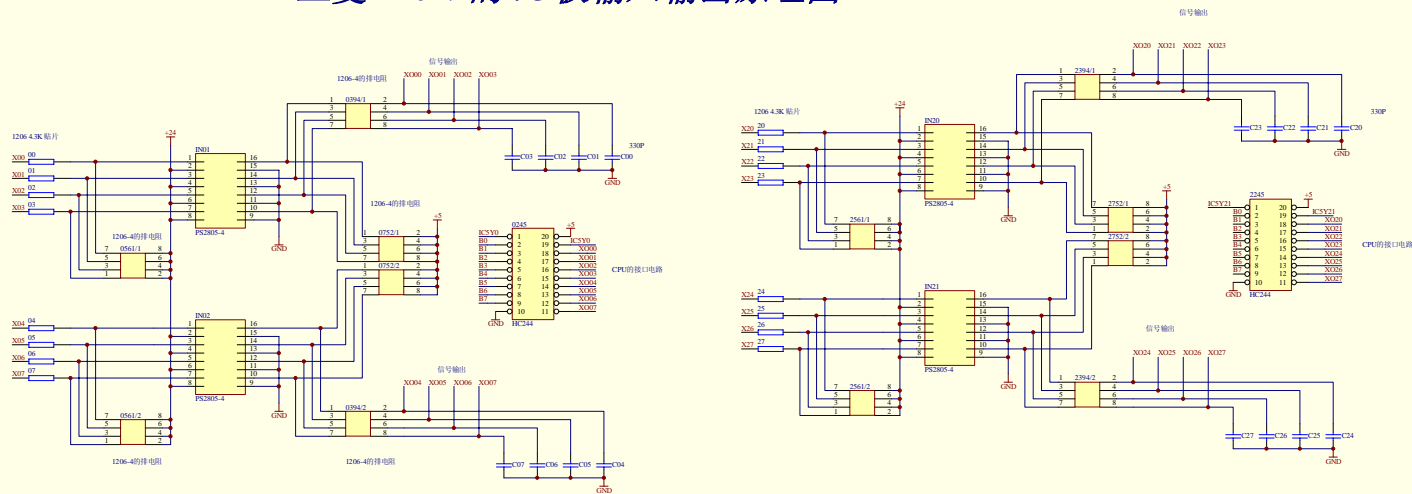

# 三菱FX0N的I/O板输入输出原理图

Title		
Size	Number	Revision
C		
Date	24-Sep-2008	Sheet of
File	柜内全行源板集板图-三菱FX-11DC	Drawn By