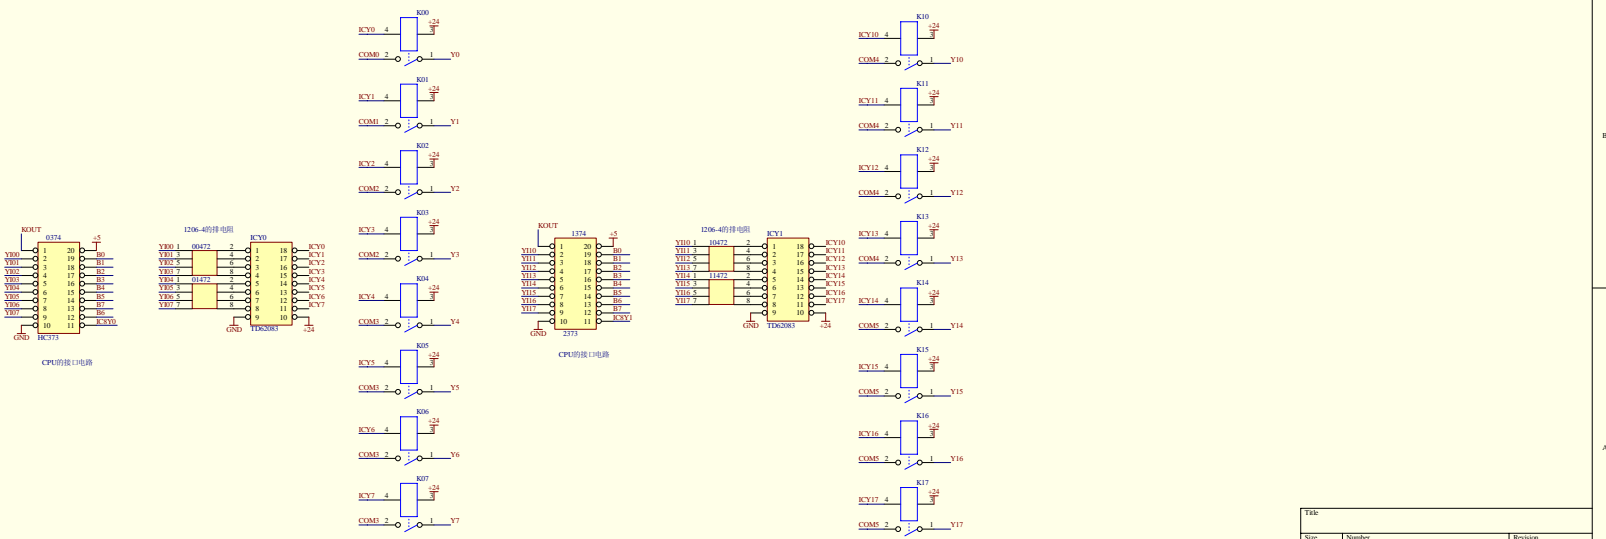

# 三菱FX0N的I/O板输入输出原理图

Title		
Size	Number	Revision
C		
Date	24-Sep-2008	Sheet of
File	柜内全行源板集板图-三菱FX-11DC	Drawn By