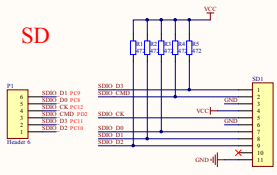

SD

Remote

KEY

TOUCH

NET

CODE