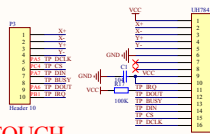

SD

Remote

KEY

TOUCH

NET

CODE