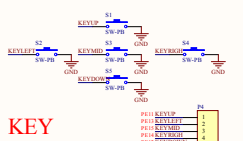

SD

Remote

KEY

TOUCH

NET

CODE