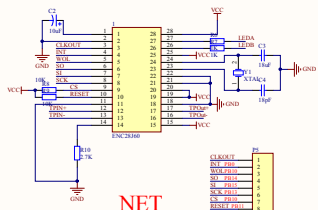

SD

Remote

KEY

TOUCH

NET

CODE