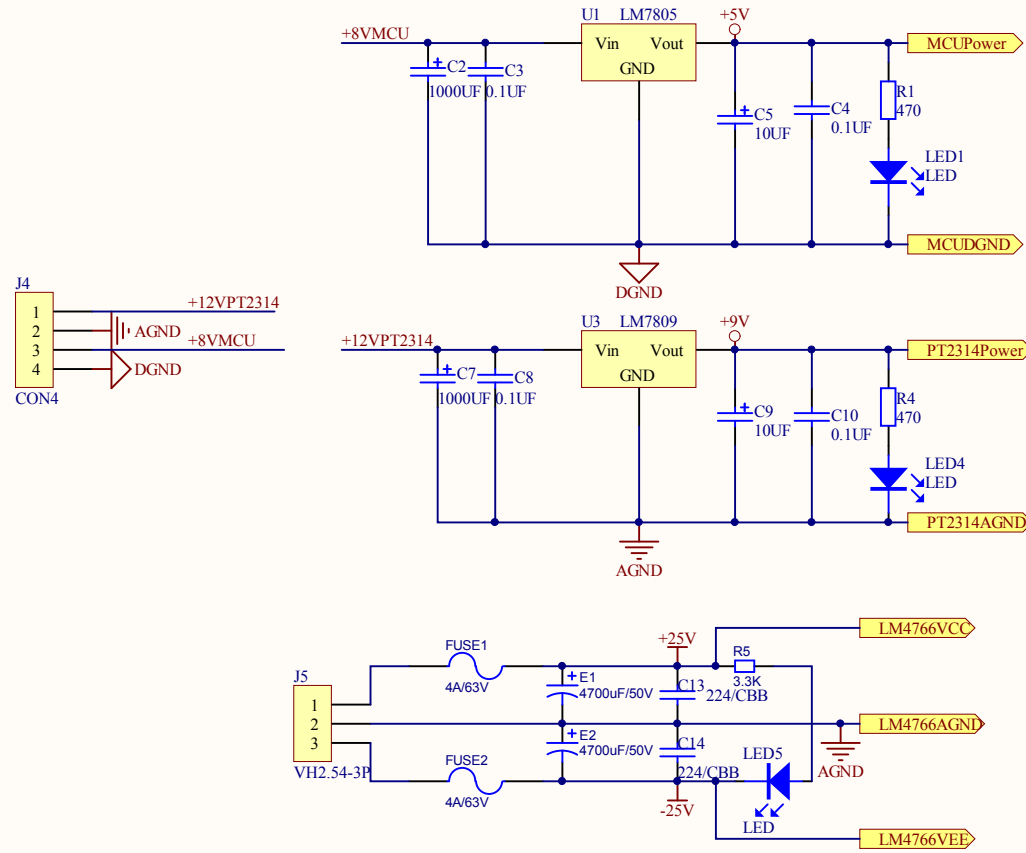

| | | |
|-------|------------------------------|-----------|
| Title | | |
| Size | Number | Revision |
| A4 | | |
| Date: | 2010-6-13 | Sheet of |
| File: | E:\New designer\..MCU.SchDoc | Drawn By: |