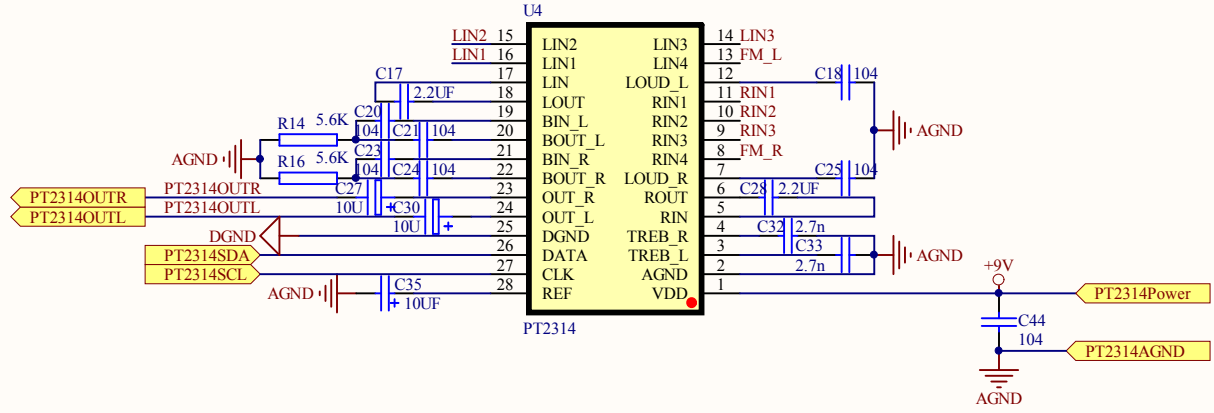

Title		
Size	Number	Revision
A4		
Date:	2010-6-13	Sheet of
File:	E:\New designer\...\PT2314.SchDoc	Drawn By: