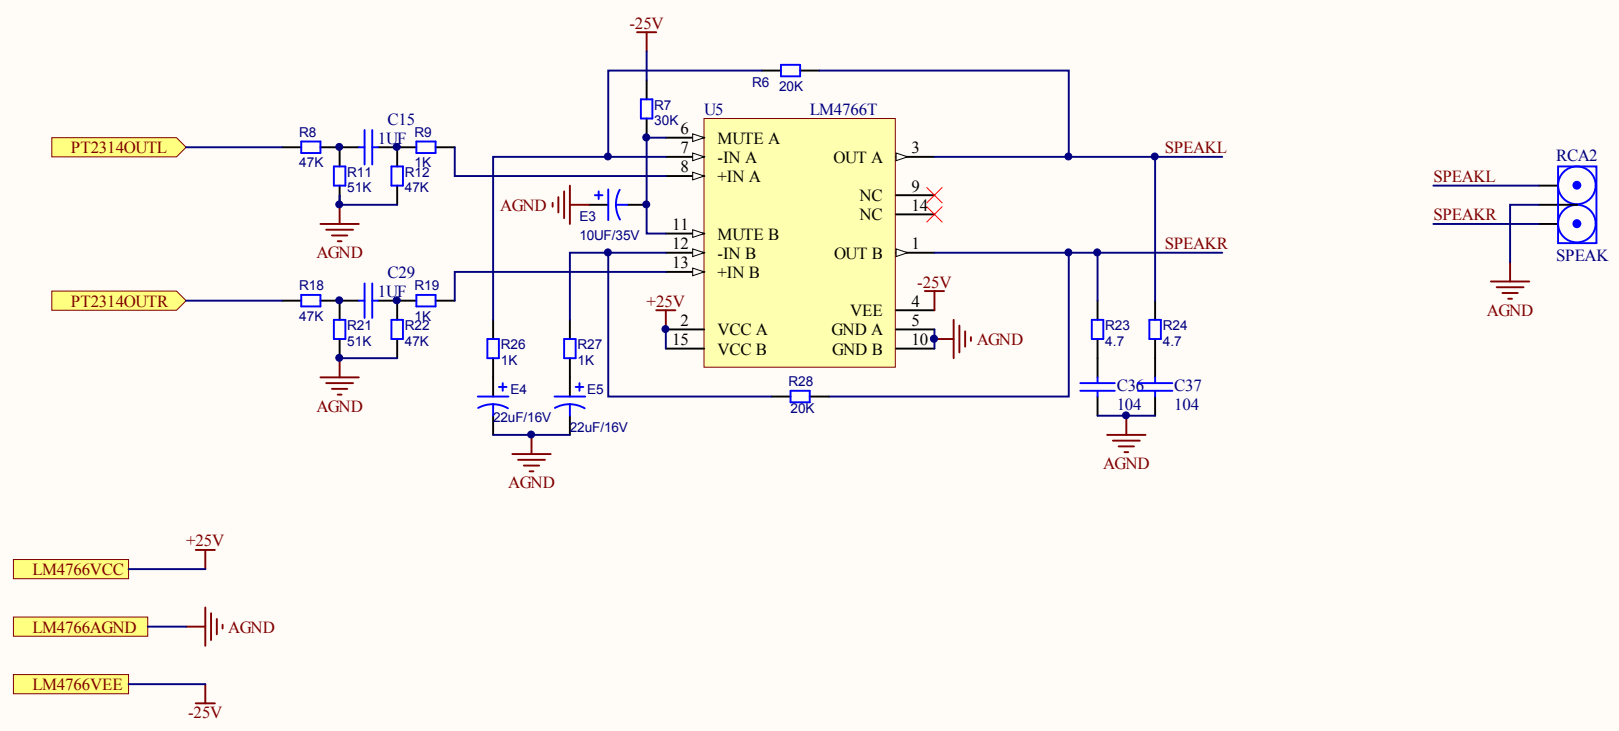

Title		
Size A4	Number	Revision
Date:	2010-6-13	Sheet of
File:	E:\New designer\...LM4766.SchDoc	Drawn By: