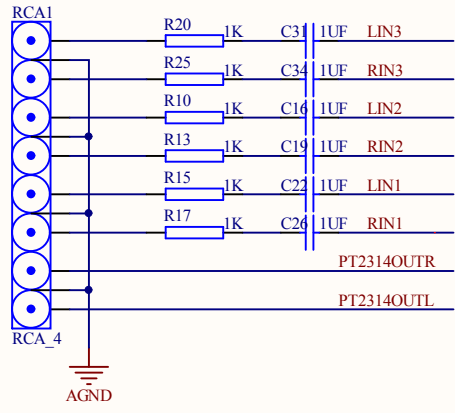

Title		
Size	Number	Revision
A4		
Date:	2010-6-13	Sheet of
File:	E:\New designer\...\PT2314.SchDoc	Drawn By: