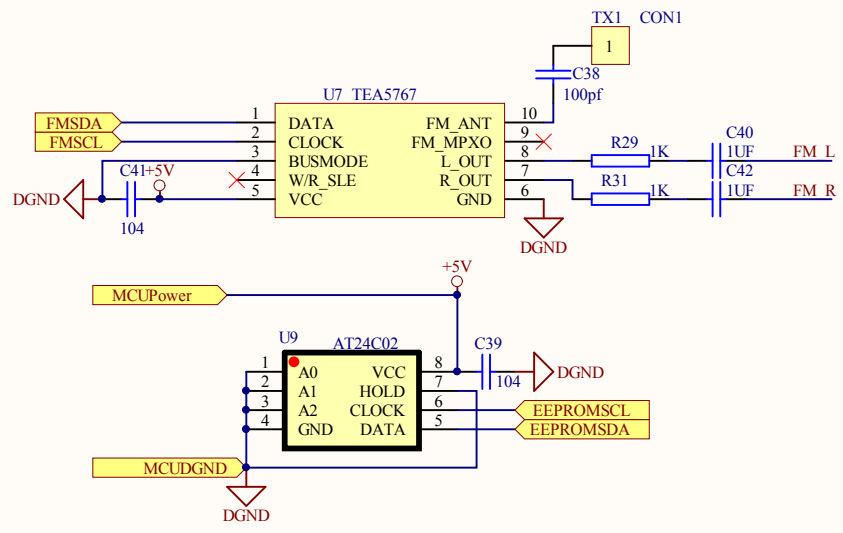

Title		
Size	Number	Revision
A4		
Date:	2010-6-13	Sheet of
File:	E:\New designer\...\PT2314.SchDoc	Drawn By: