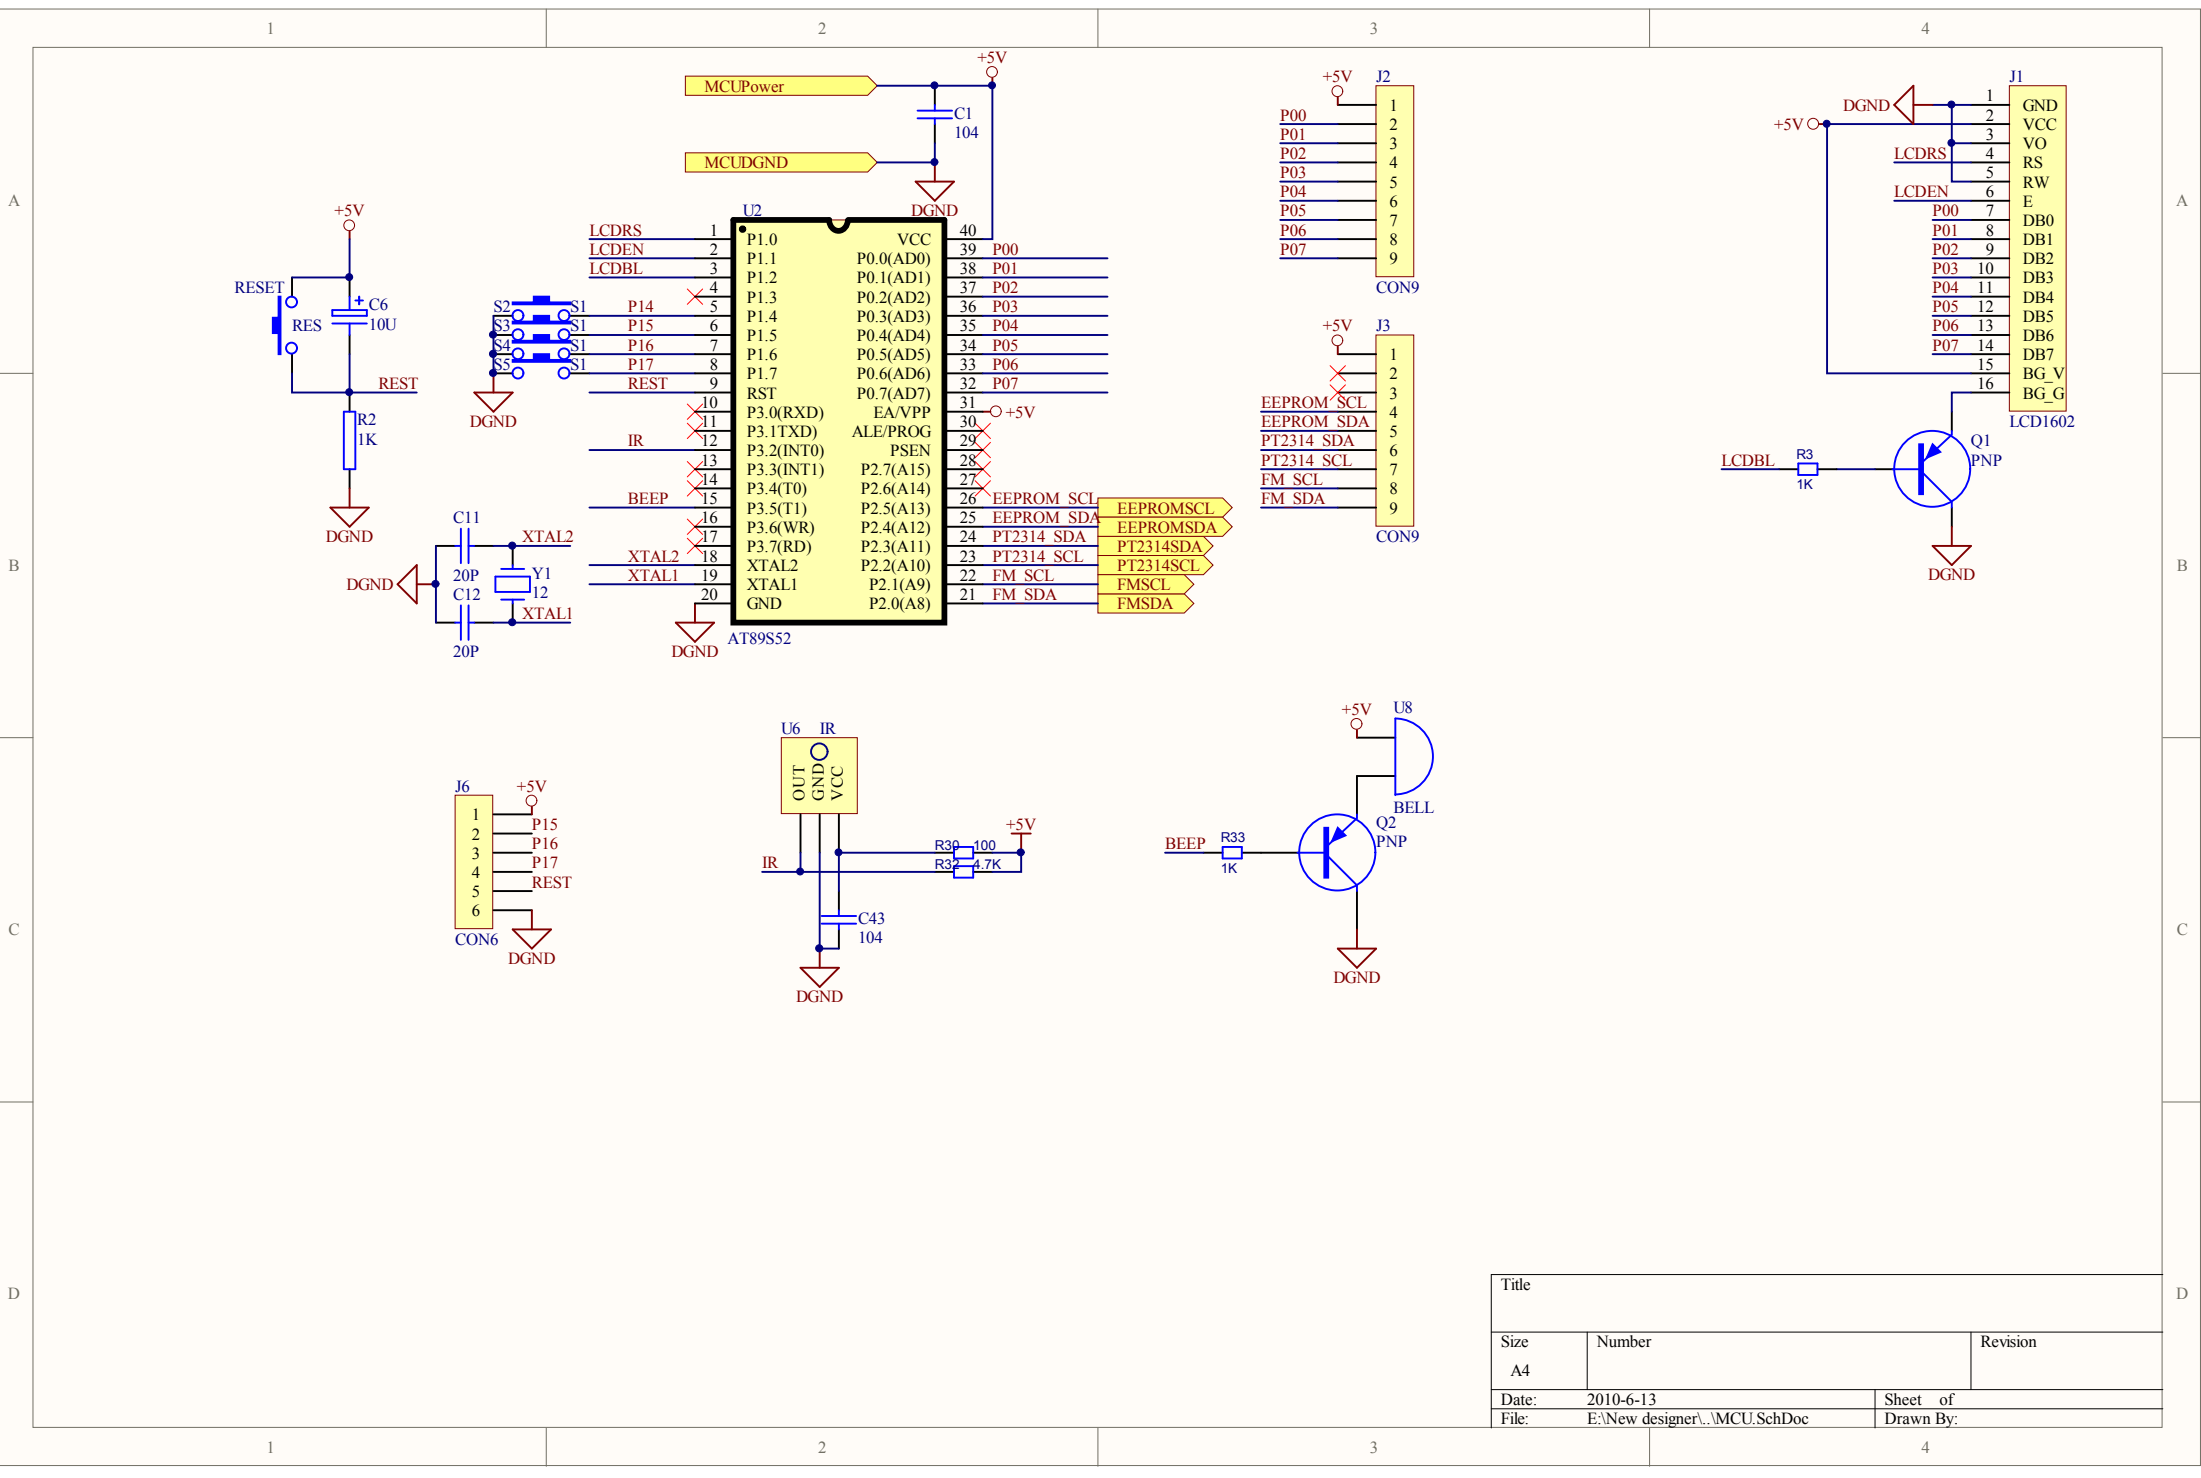

| | | |
|-------|------------------------------|-----------|
| Title | | |
| Size | Number | Revision |
| A4 | | |
| Date: | 2010-6-13 | Sheet of |
| File: | E:\New designer\..MCU.SchDoc | Drawn By: |