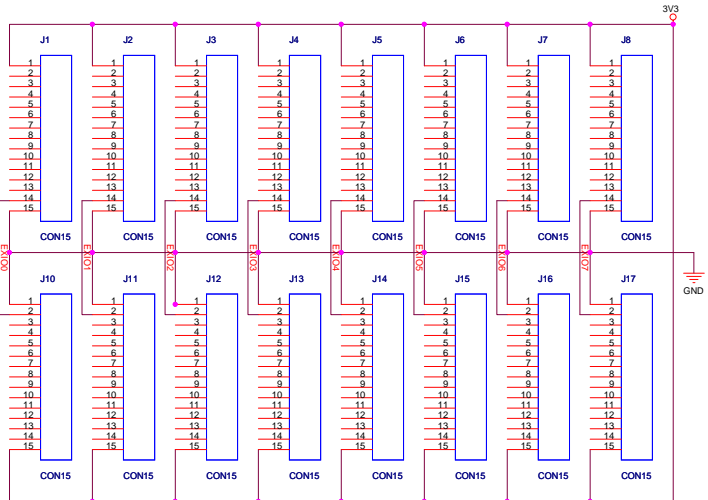

TP1

GND

CPLD

Title	<Title>	Rev	1.0
Size	Document Number		
C	<Doc>		
Date	Monday, December 18, 2006	Sheet	1 of 1