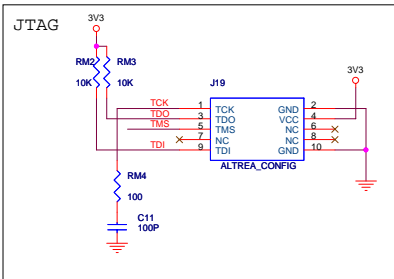

TP1

GND

CPLD

Title	<Title>	Rev	1.0
Size	Document Number		
C	<Doc>		
Date	Monday, December 18, 2006	Sheet	1 of 1