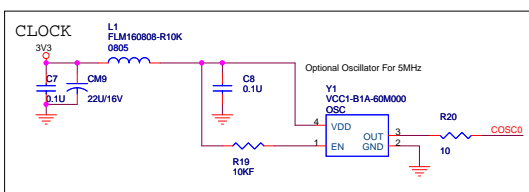

TP1

GND

CPLD

Title	<Title>	Rev	1.0
Size	Document Number		
C	<Doc>		
Date	Monday, December 18, 2006	Sheet	1 of 1