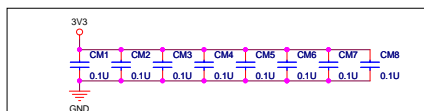

TP1

GND

CPLD

Title	<Title>	Rev	1.0
Size	Document Number		
C	<Doc>		
Date	Monday, December 18, 2006	Sheet	1 of 1