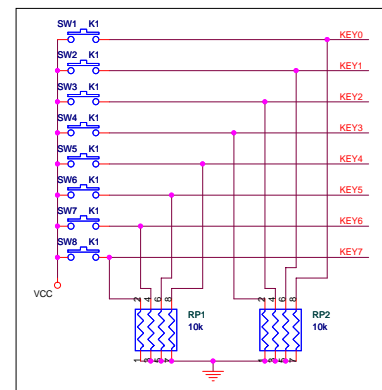

TP1

GND

CPLD

Title	<Title>	Rev	1.0
Size	Document Number		
C	<Doc>		
Date	Monday, December 18, 2006	Sheet	1 of 1