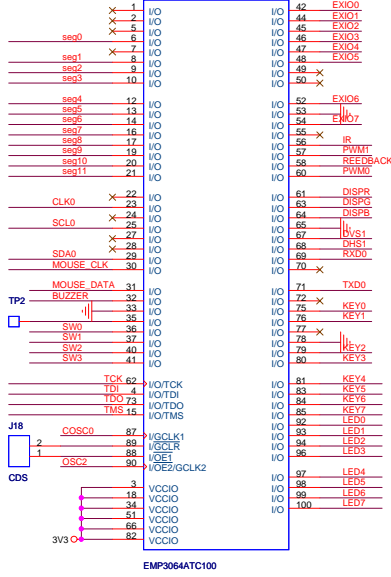

TP1

GND

CPLD

Title	<Title>	Rev	1.0
Size	Document Number		
C	<Doc>		
Date	Monday, December 18, 2006	Sheet	1 of 1