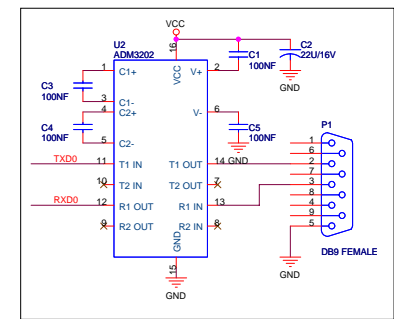

TP1

GND

CPLD

Title	<Title>	Rev	1.0
Size	Document Number		
C	<Doc>		
Date	Monday, December 18, 2006	Sheet	1 of 1