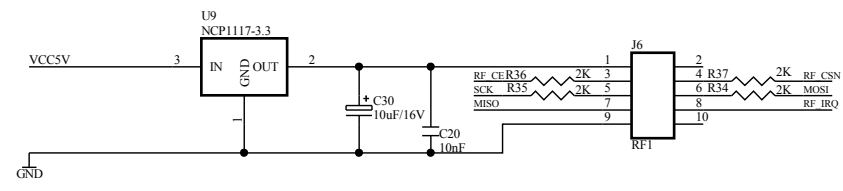

Title		
Size	Number	Revision
B		
Date:	5-Nov-2009	Sheet of
File:	G:\Project\Switch\Switch.DDB	Drawn By:

Title		
Size	Number	Revision
B		
Date:	5-Nov-2009	Sheet of
File:	G:\Project\Switch\Switch.DDB	Drawn By: