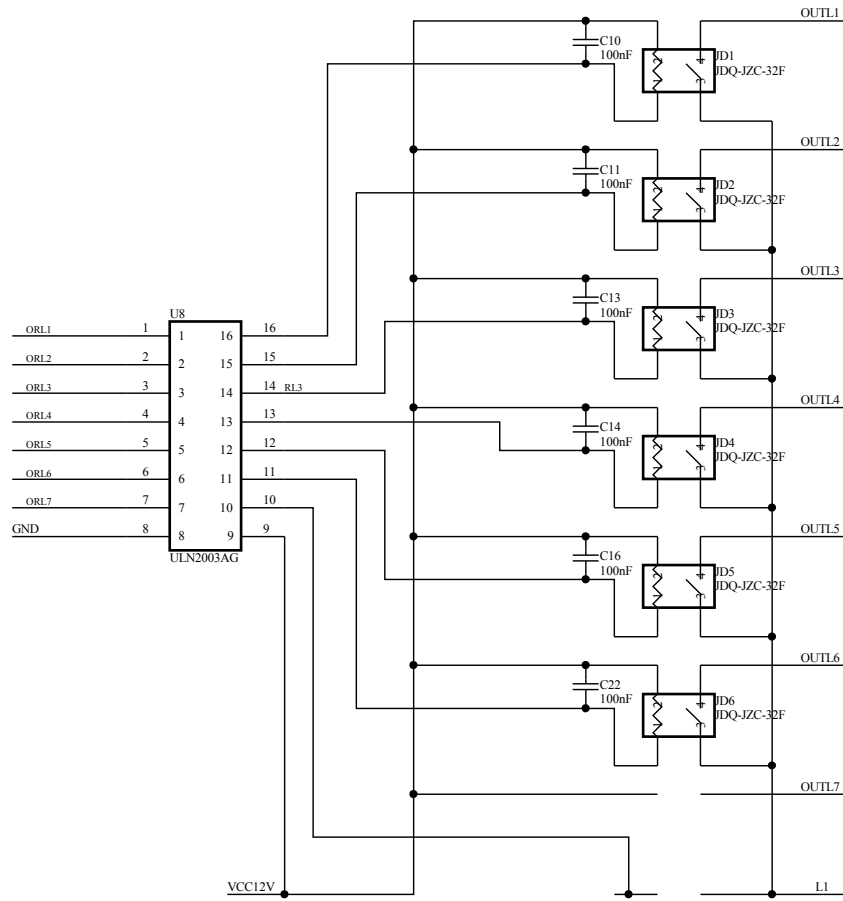

Title		
Size B	Number	Revision
Date:	5-Nov-2009	Sheet of
File:	G:\Project\Switch\Switch.DDB	Drawn By:

Title		
Size B	Number	Revision
Date: 5-Nov-2009	Sheet of	
File: G:\Project\Switch\Switch.DDB	Drawn By:	

Title		
Size	Number	Revision
B		
Date:	5-Nov-2009	Sheet of
File:	G:\Project\Switch\Switch.DDB	Drawn By:

Title		
Size	Number	Revision
B		
Date:	5-Nov-2009	Sheet of
File:	G:\Project\Switch\Switch.DDB	Drawn By: