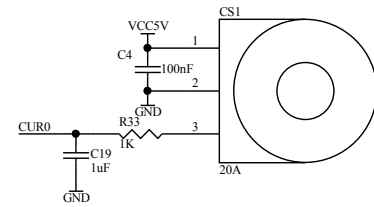

Title		
Size B	Number	Revision
Date: 5-Nov-2009	Sheet of	
File: G:\Project\Switch\Switch.DDB	Drawn By: