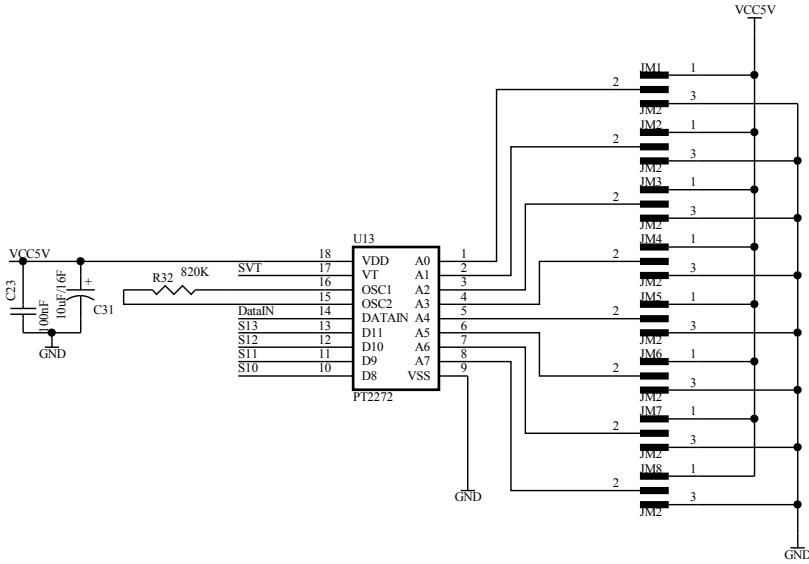

Title		
Size B	Number	Revision
Date:	5-Nov-2009	Sheet of
File:	G:\Project\Switch\Switch.DDB	Drawn By:

Title		
Size B	Number	Revision
Date: 5-Nov-2009	Sheet of	
File: G:\Project\Switch\Switch.DDB	Drawn By:	

Title		
Size	Number	Revision
B		
Date:	5-Nov-2009	Sheet of
File:	G:\Project\Switch\Switch.DDB	Drawn By:

Title		
Size	Number	Revision
B		
Date:	5-Nov-2009	Sheet of
File:	G:\Project\Switch\Switch.DDB	Drawn By: