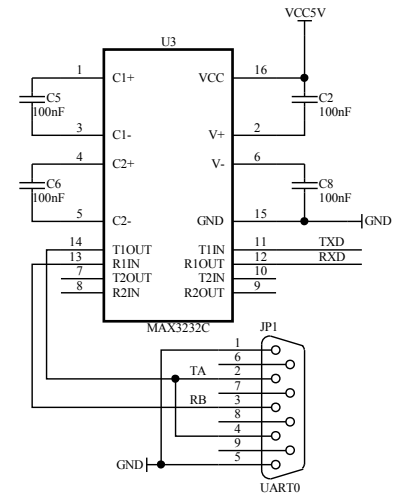

Title		
Size	Number	Revision
B		
Date:	5-Nov-2009	Sheet of
File:	G:\Project\Switch\Switch.DDB	Drawn By:

Title		
Size	Number	Revision
B		
Date:	5-Nov-2009	Sheet of
File:	G:\Project\Switch\Switch.DDB	Drawn By: