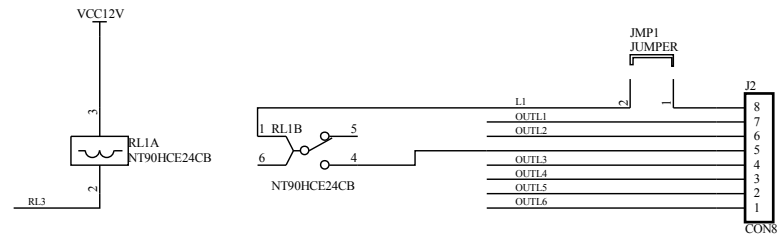

Title		
Size B	Number	Revision
Date: 5-Nov-2009	Sheet of	
File: G:\Project\Switch\Switch.DDB	Drawn By: