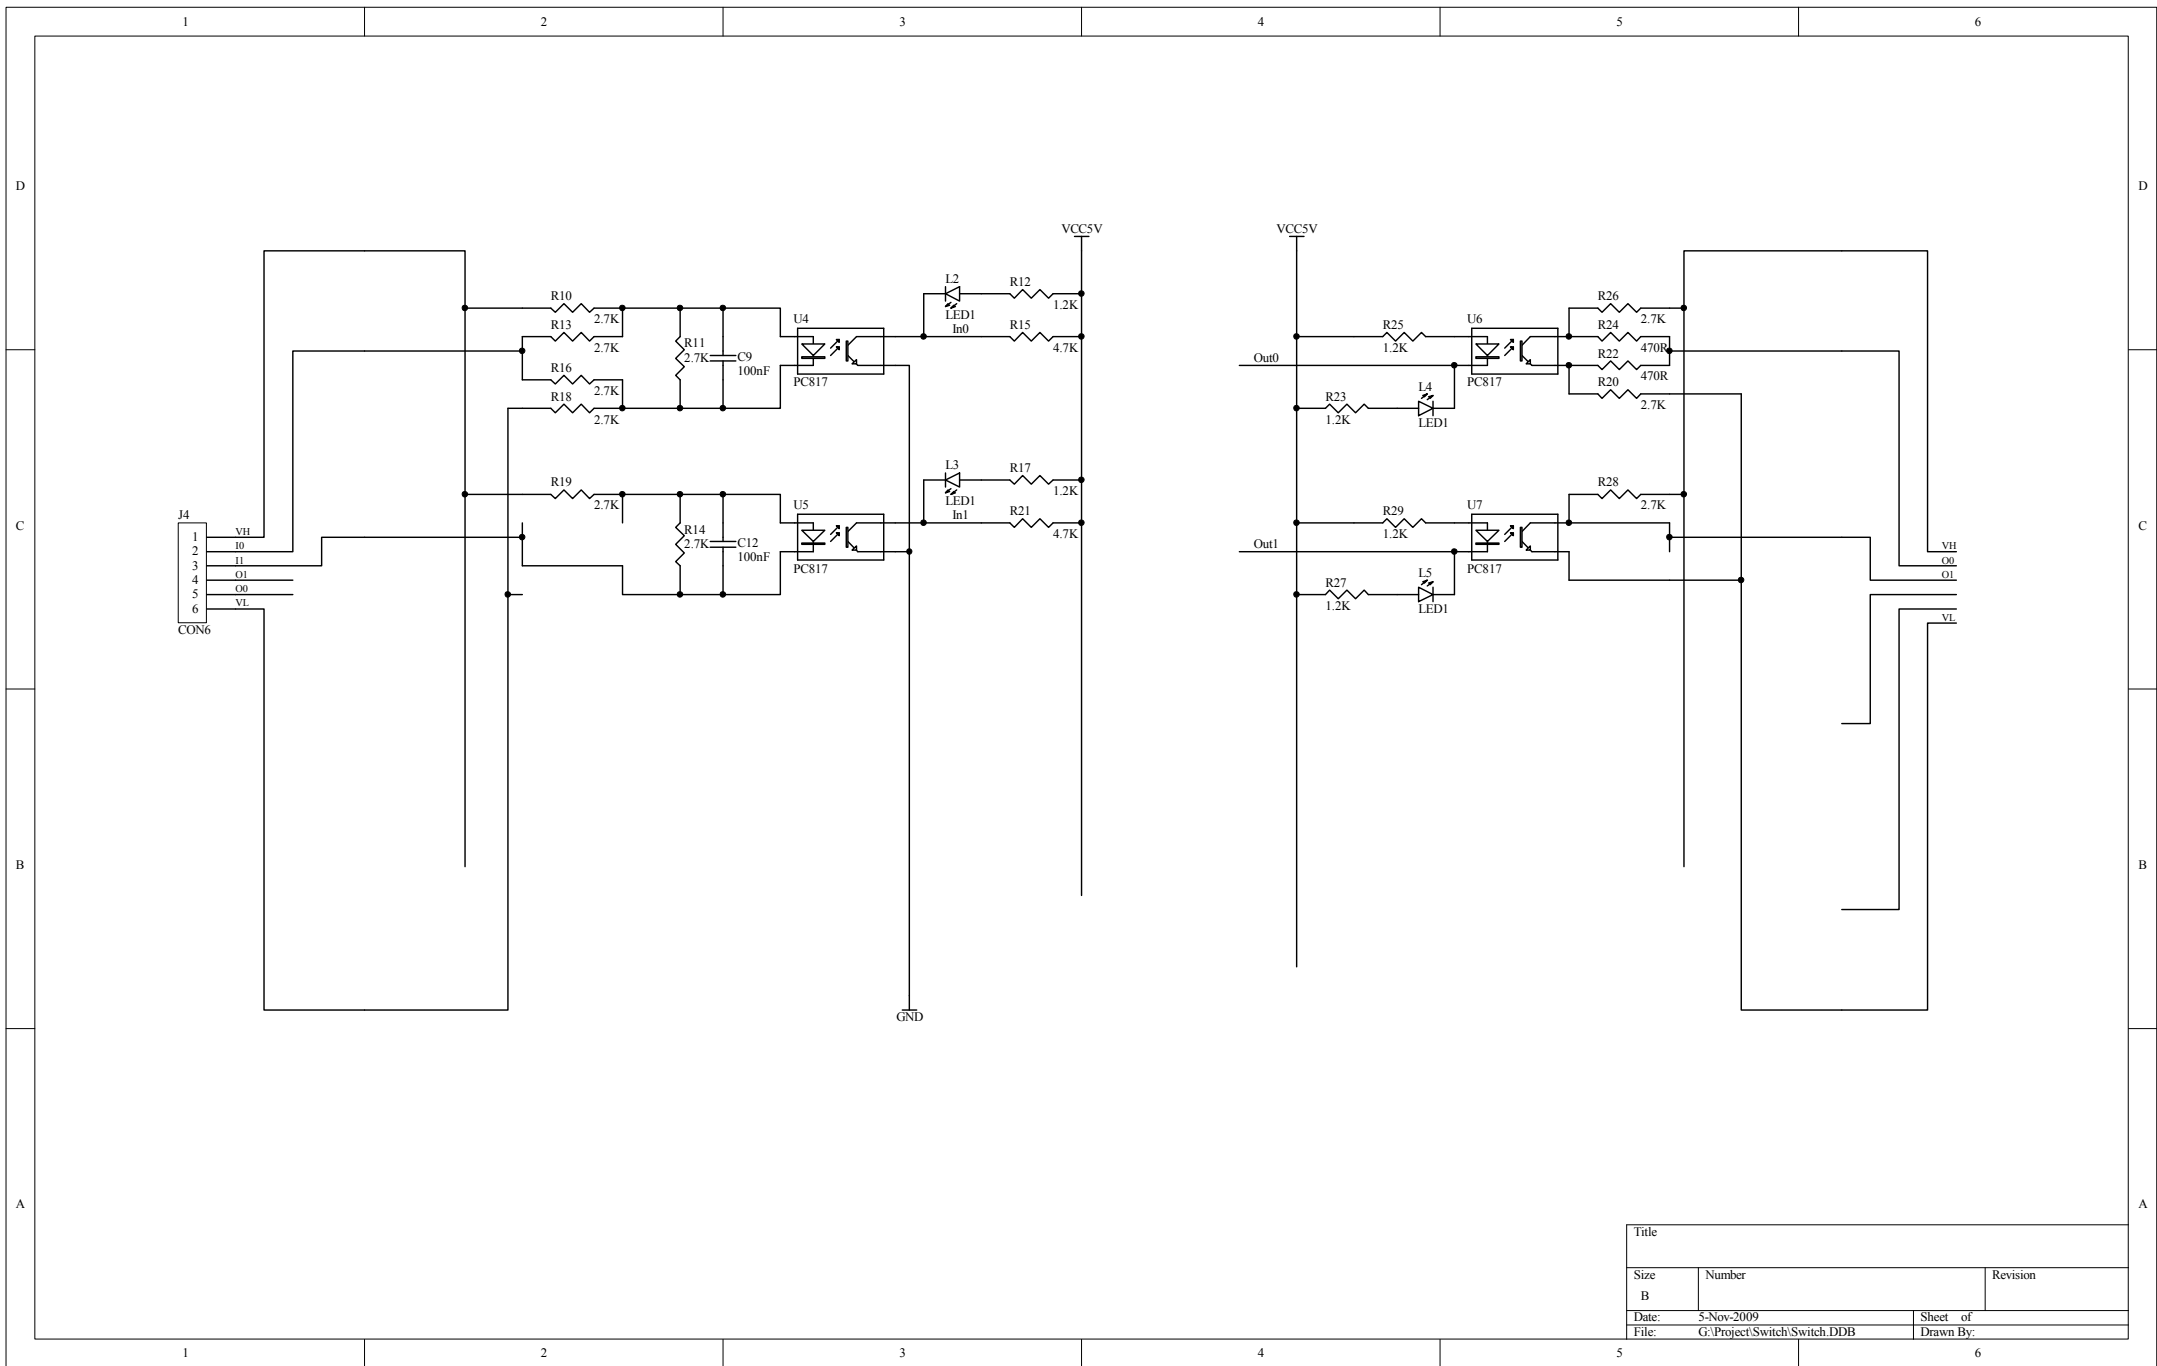

Title		
Size B	Number	Revision
Date:	5-Nov-2009	Sheet of
File:	G:\Project\Switch\Switch.DDB	Drawn By:

Title		
Size B	Number	Revision
Date: 5-Nov-2009	Sheet of	
File: G:\Project\Switch\Switch.DDB	Drawn By:	

Title		
Size	Number	Revision
B		
Date:	5-Nov-2009	Sheet of
File:	G:\Project\Switch\Switch.DDB	Drawn By:

Title		
Size	Number	Revision
B		
Date:	5-Nov-2009	Sheet of
File:	G:\Project\Switch\Switch.DDB	Drawn By: