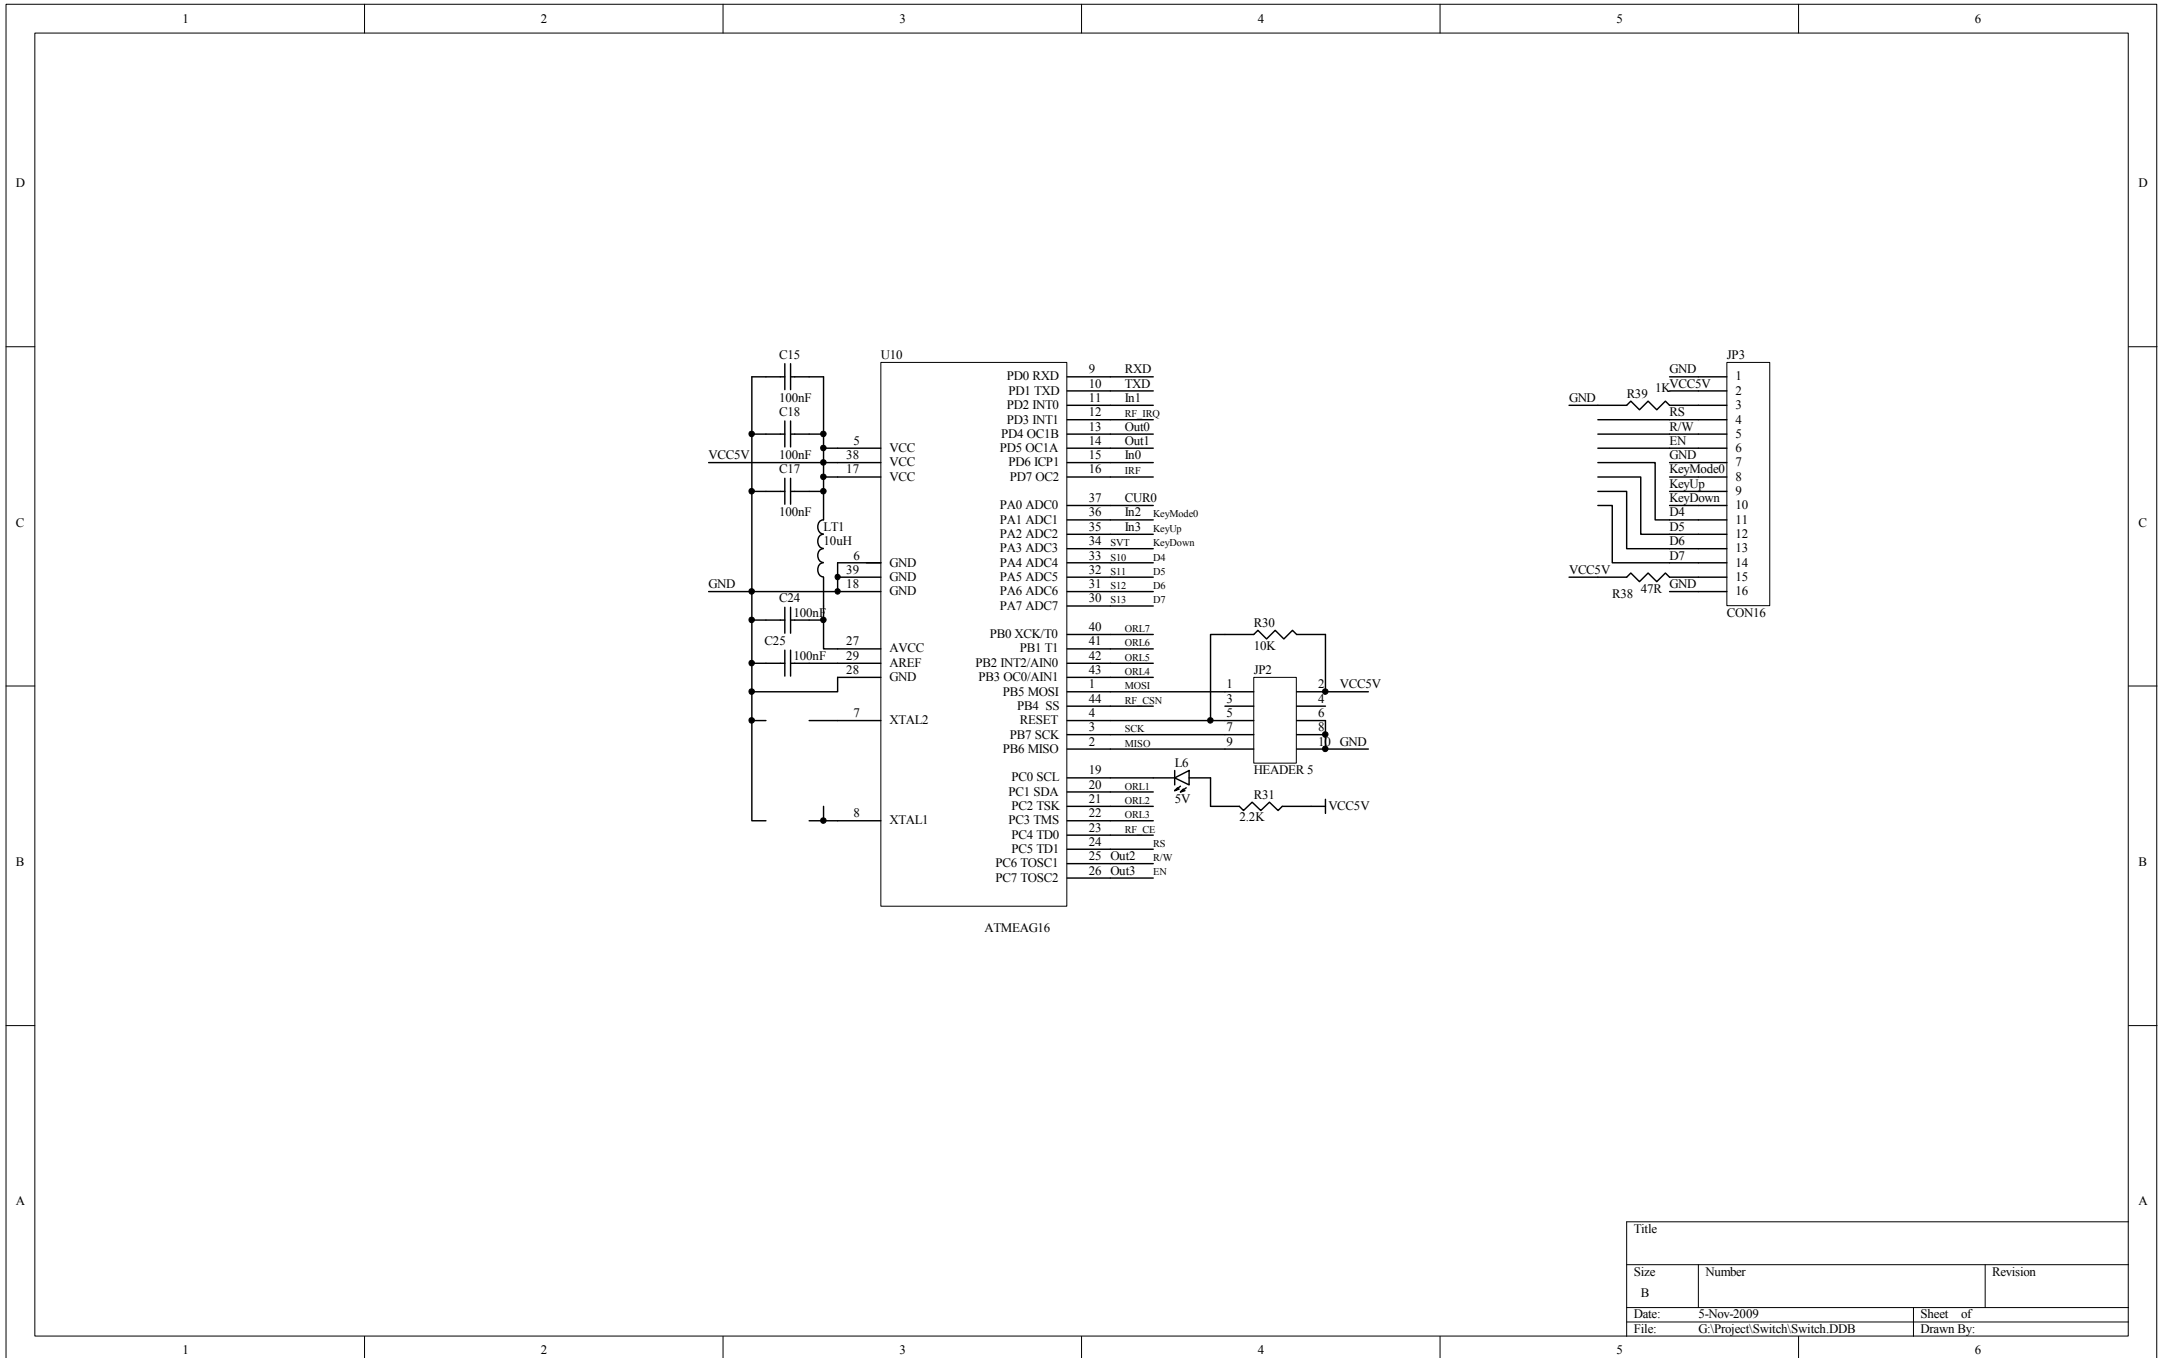

Title		
Size B	Number	Revision
Date:	5-Nov-2009	Sheet of
File:	G:\Project\Switch\Switch.DDB	Drawn By:

Title		
Size B	Number	Revision
Date: 5-Nov-2009	Sheet of	
File: G:\Project\Switch\Switch.DDB	Drawn By:	

Title		
Size	Number	Revision
B		
Date:	5-Nov-2009	Sheet of
File:	G:\Project\Switch\Switch.DDB	Drawn By:

Title		
Size	Number	Revision
B		
Date:	5-Nov-2009	Sheet of
File:	G:\Project\Switch\Switch.DDB	Drawn By: