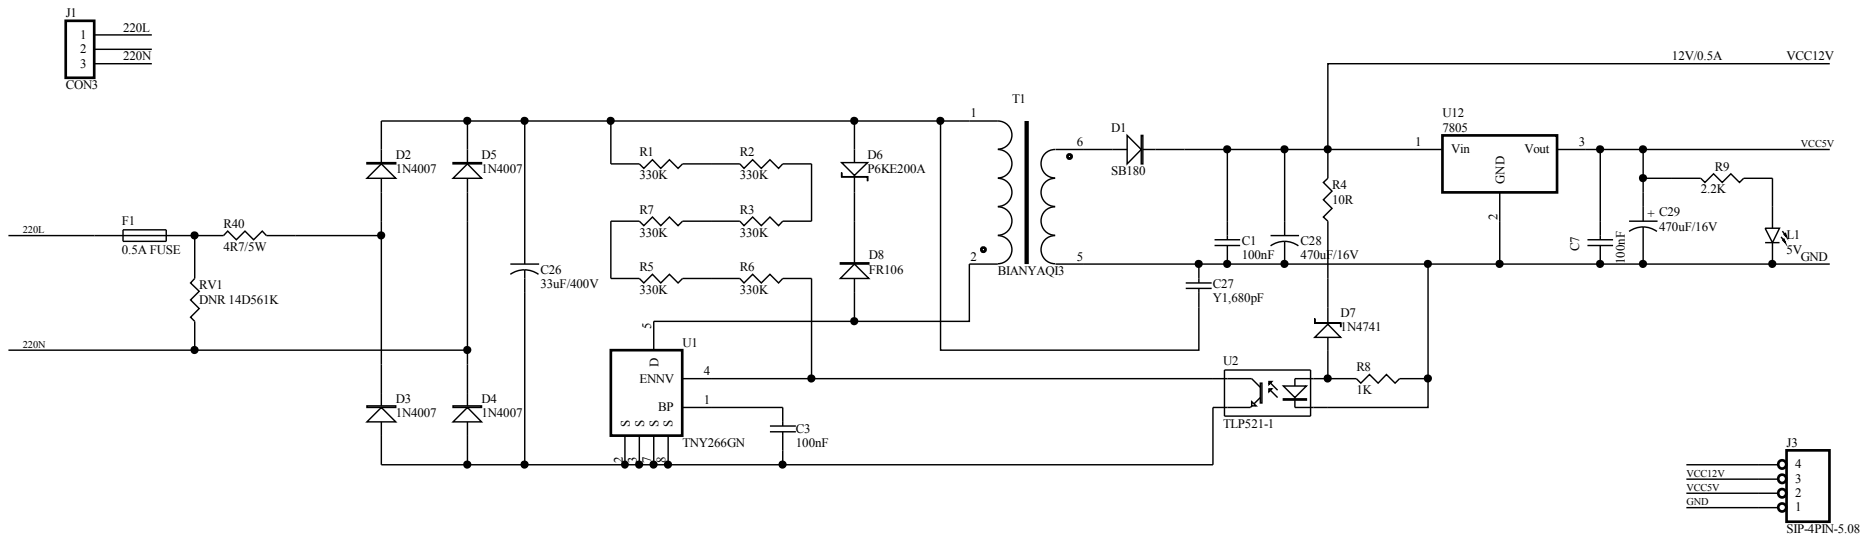

Title		
Size	Number	Revision
B		
Date:	5-Nov-2009	Sheet of
File:	G:\Project\Switch\Switch.DDB	Drawn By:

Title		
Size	Number	Revision
B		
Date:	5-Nov-2009	Sheet of
File:	G:\Project\Switch\Switch.DDB	Drawn By: