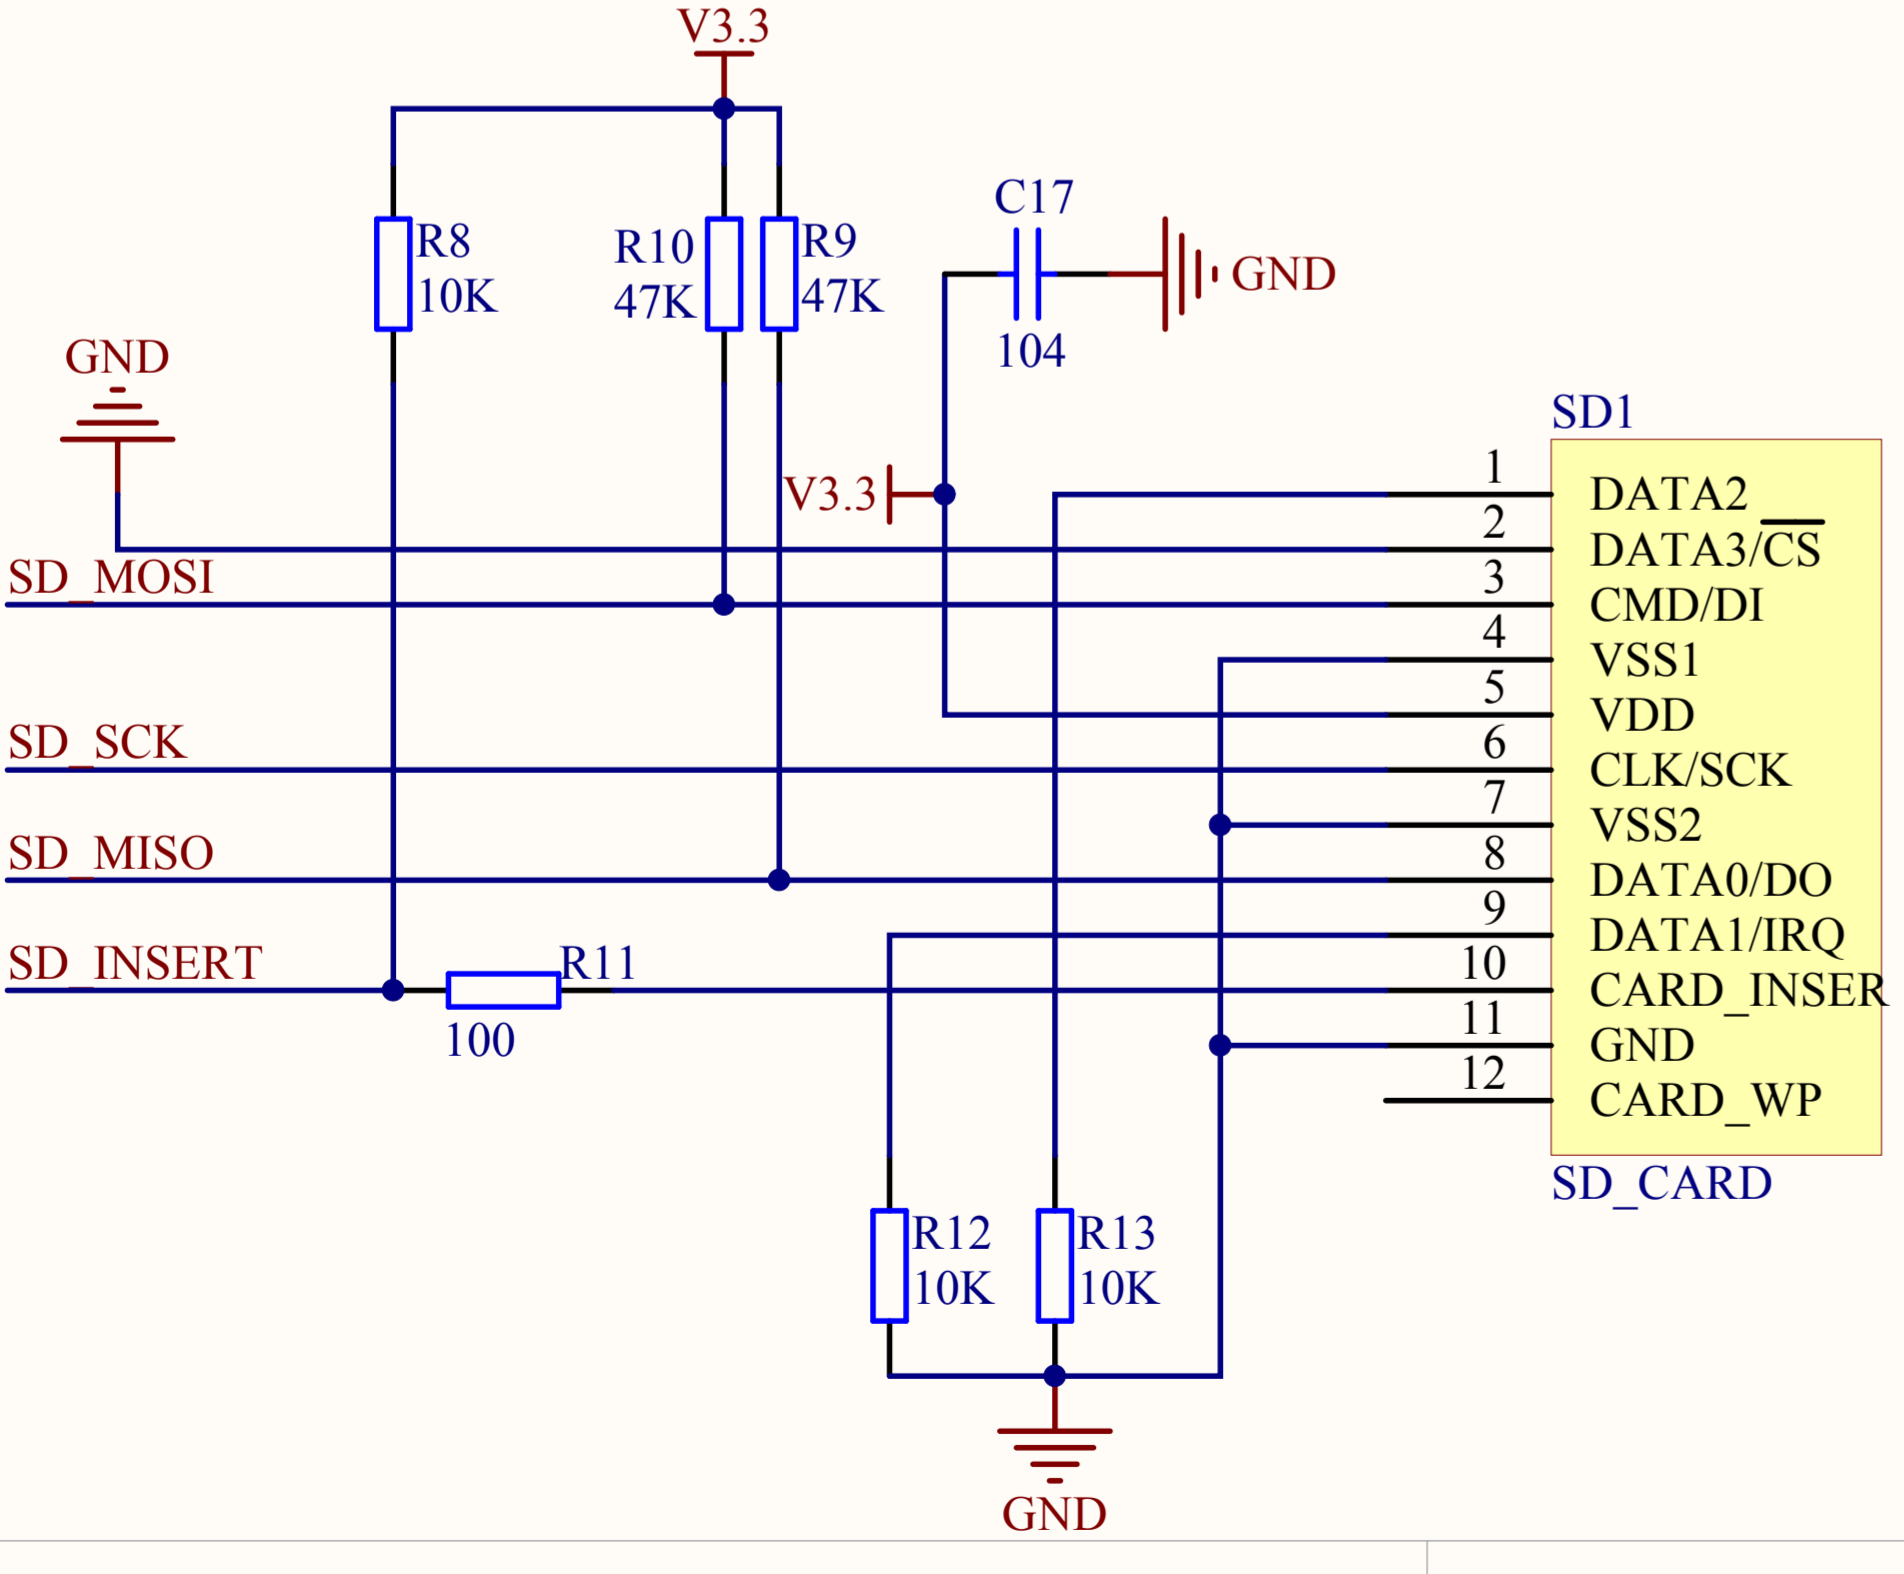

Title		
Size	Number	Revision
A4		
Date:	2006-9-11	Sheet of
File:	D:\...\mp3_audio.SchDoc	Drawn By:

Title		
Size	Number	Revision
A4		
Date:	2006-9-11	Sheet of
File:	D:\...\mp3_control.SchDoc	Drawn By:

Title		
Size	Number	Revision
A4		
Date:	2006-9-11	Sheet of
File:	D:\...mp3_cpu.SchDoc	Drawn By:

Title		
Size	Number	Revision
A4		
Date:	2006-9-11	Sheet of
File:	D:\...\mp3_vs1003.SchDoc	Drawn By: