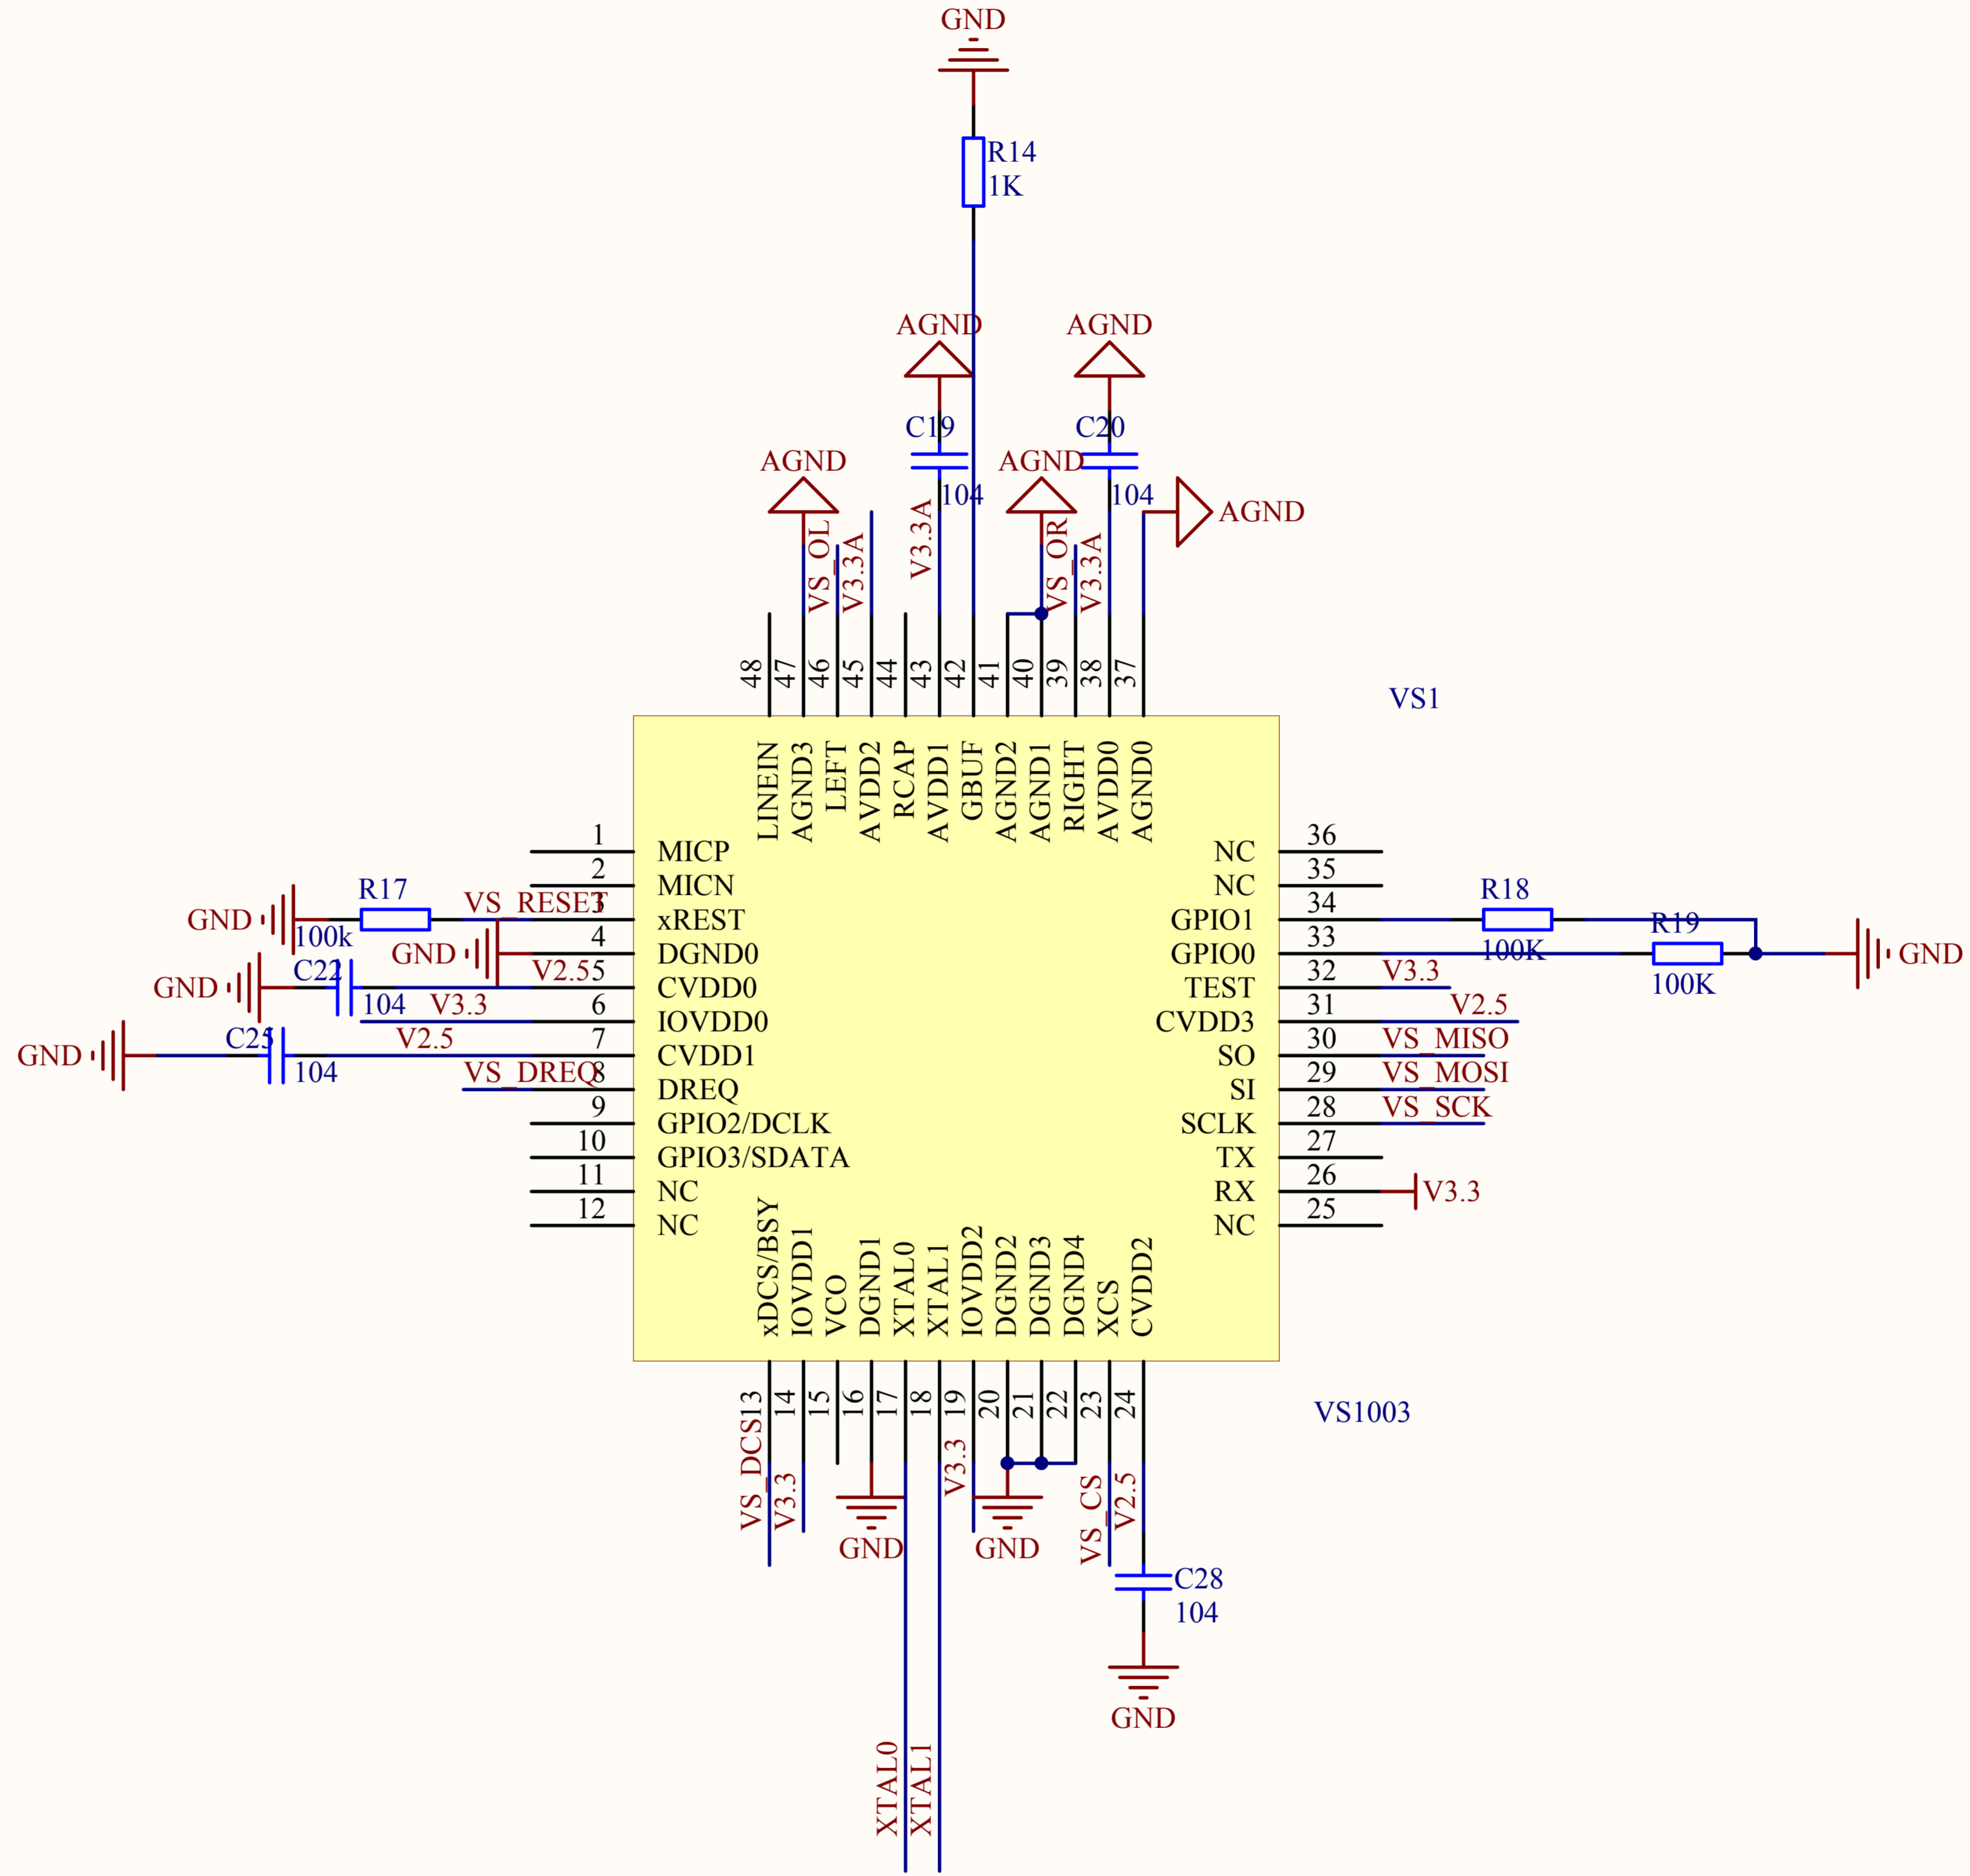

Title		
Size	Number	Revision
A4		
Date:	2006-9-11	Sheet of
File:	D:\...\mp3_audio.SchDoc	Drawn By:

Title		
Size	Number	Revision
A4		
Date:	2006-9-11	Sheet of
File:	D:\...\mp3_control.SchDoc	Drawn By:

Title		
Size	Number	Revision
A4		
Date:	2006-9-11	Sheet of
File:	D:\...mp3_cpu.SchDoc	Drawn By:

Title		
Size	Number	Revision
A4		
Date:	2006-9-11	Sheet of
File:	D:\...\mp3_vs1003.SchDoc	Drawn By: