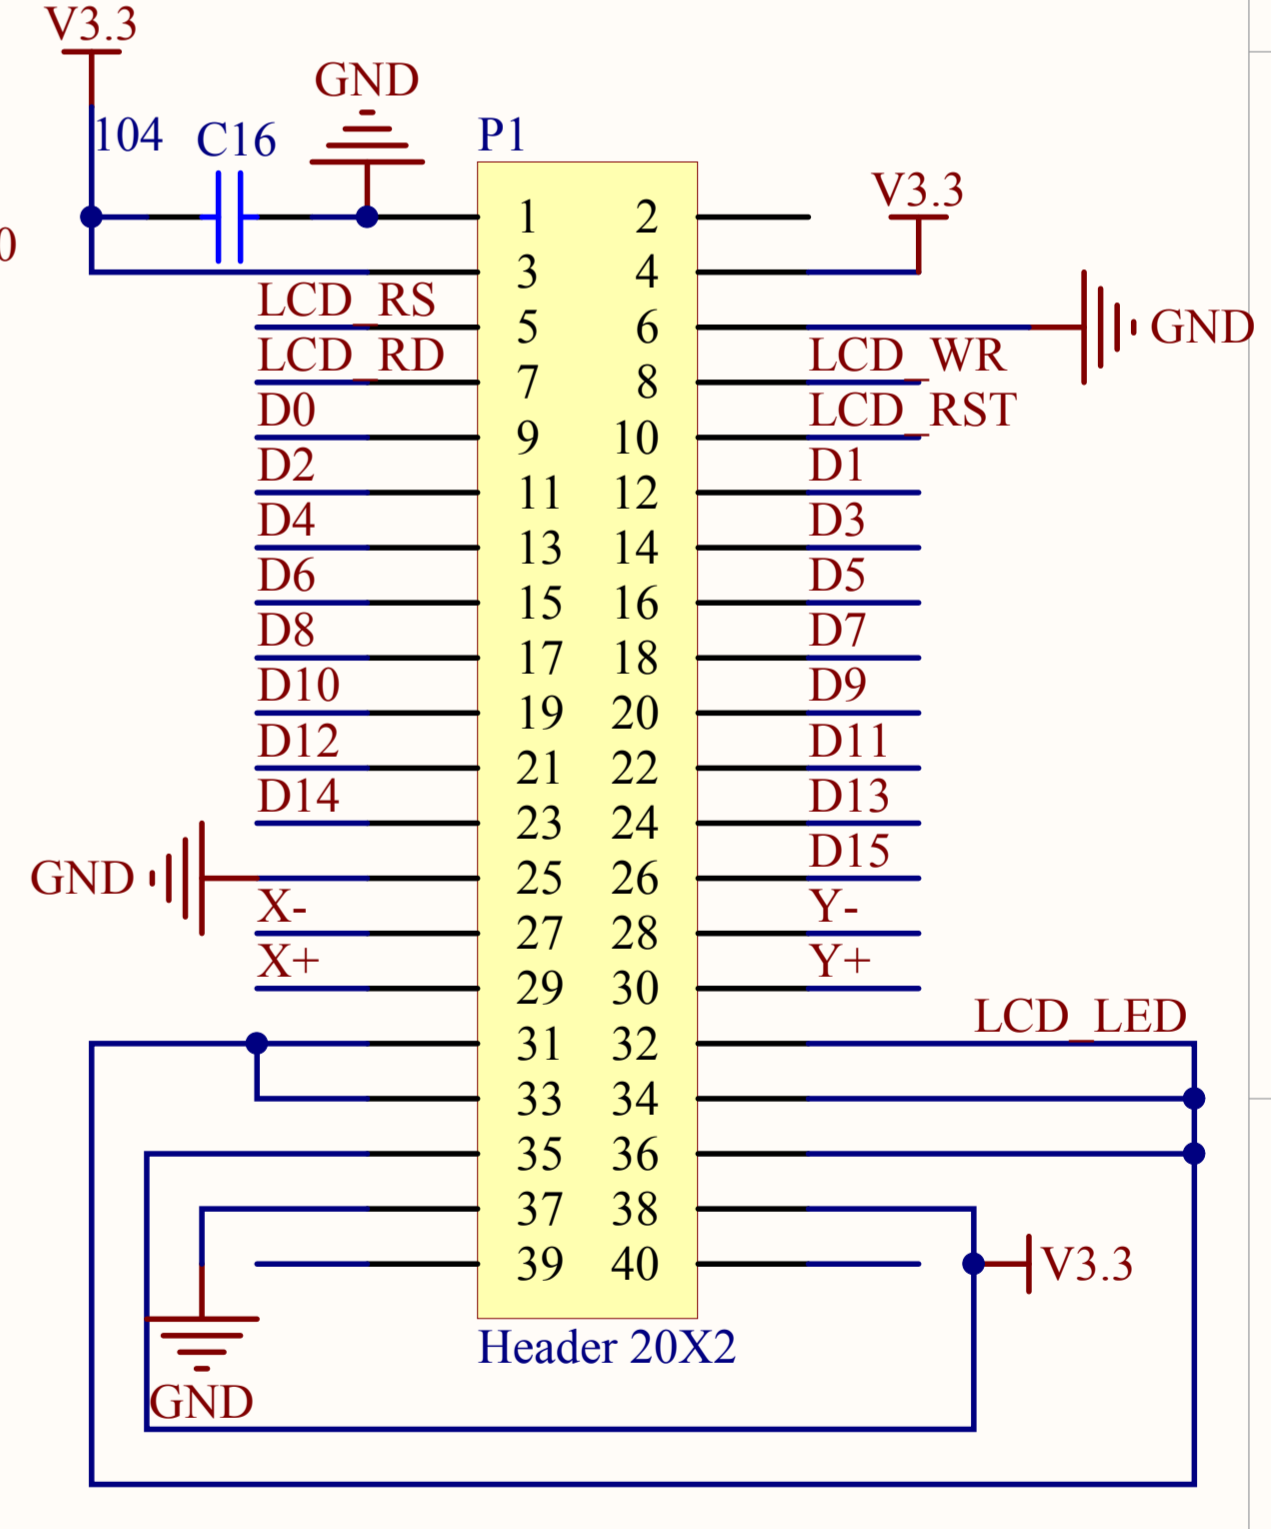

Title		
Size	Number	Revision
A4		
Date:	2006-9-11	Sheet of
File:	D:\...\mp3_audio.SchDoc	Drawn By:

Title		
Size	Number	Revision
A4		
Date:	2006-9-11	Sheet of
File:	D:\...\mp3_control.SchDoc	Drawn By:

Title		
Size	Number	Revision
A4		
Date:	2006-9-11	Sheet of
File:	D:\...mp3_cpu.SchDoc	Drawn By:

Title		
Size	Number	Revision
A4		
Date:	2006-9-11	Sheet of
File:	D:\...\mp3_vs1003.SchDoc	Drawn By: