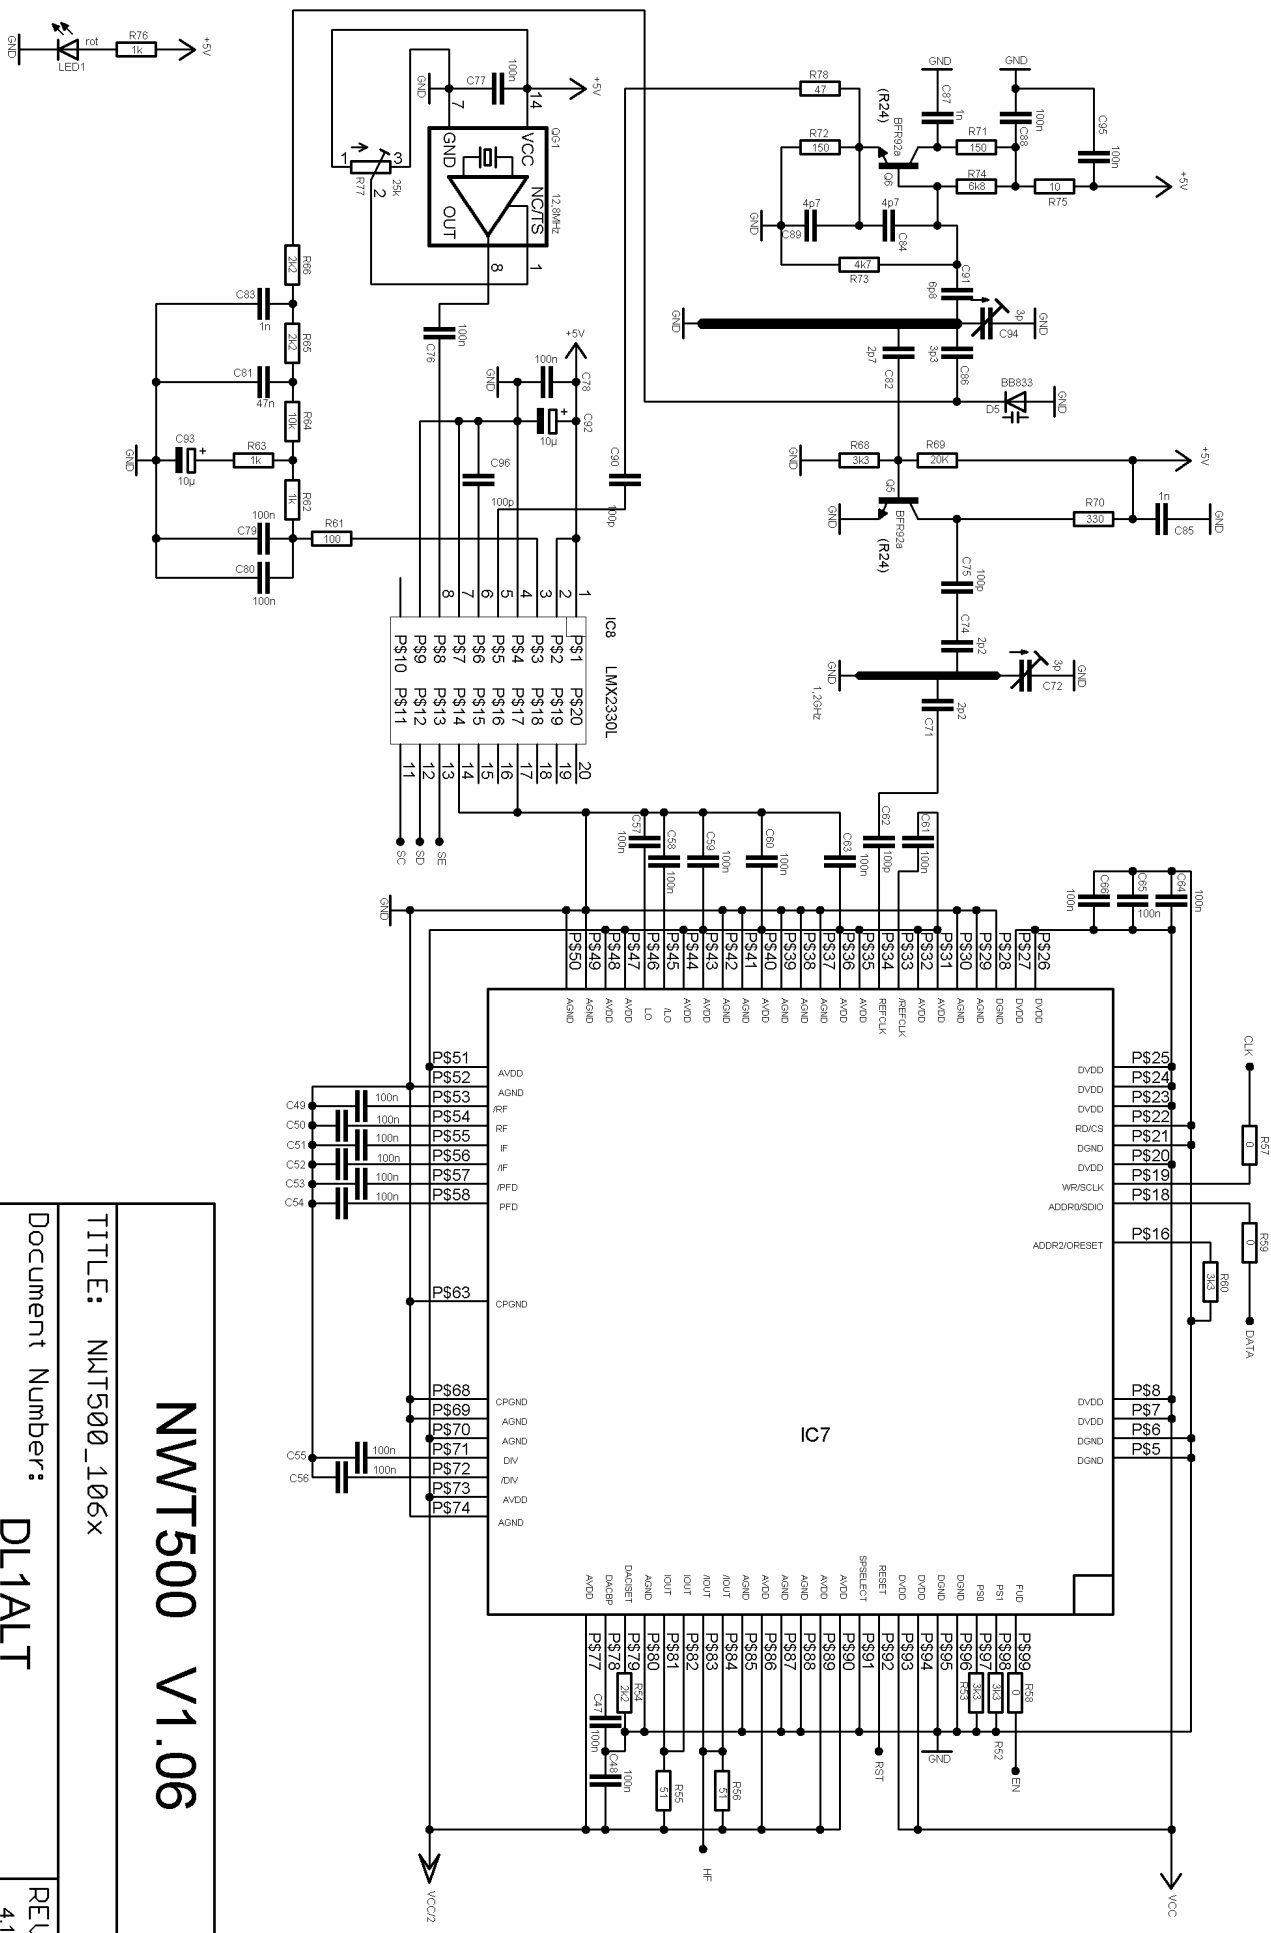

NWT-500

von DL1ALT

NWT500 V1.06

TITLE: NWT500_106X

Document Number: DL1ALT

REV: 4.15

Date: 17.03.2008 13:19:14

Sheet: 1/2

NWT500 V1.06

TITLE: NWT500_106X

Document Number: DL1ALT

Date: 17.03.2008 13:19:14

REV: 4.15

Sheet: 2/2

NWT500 V1.06 (c) DL1ALT

NWT500 V1.06
(c) DL1ALT