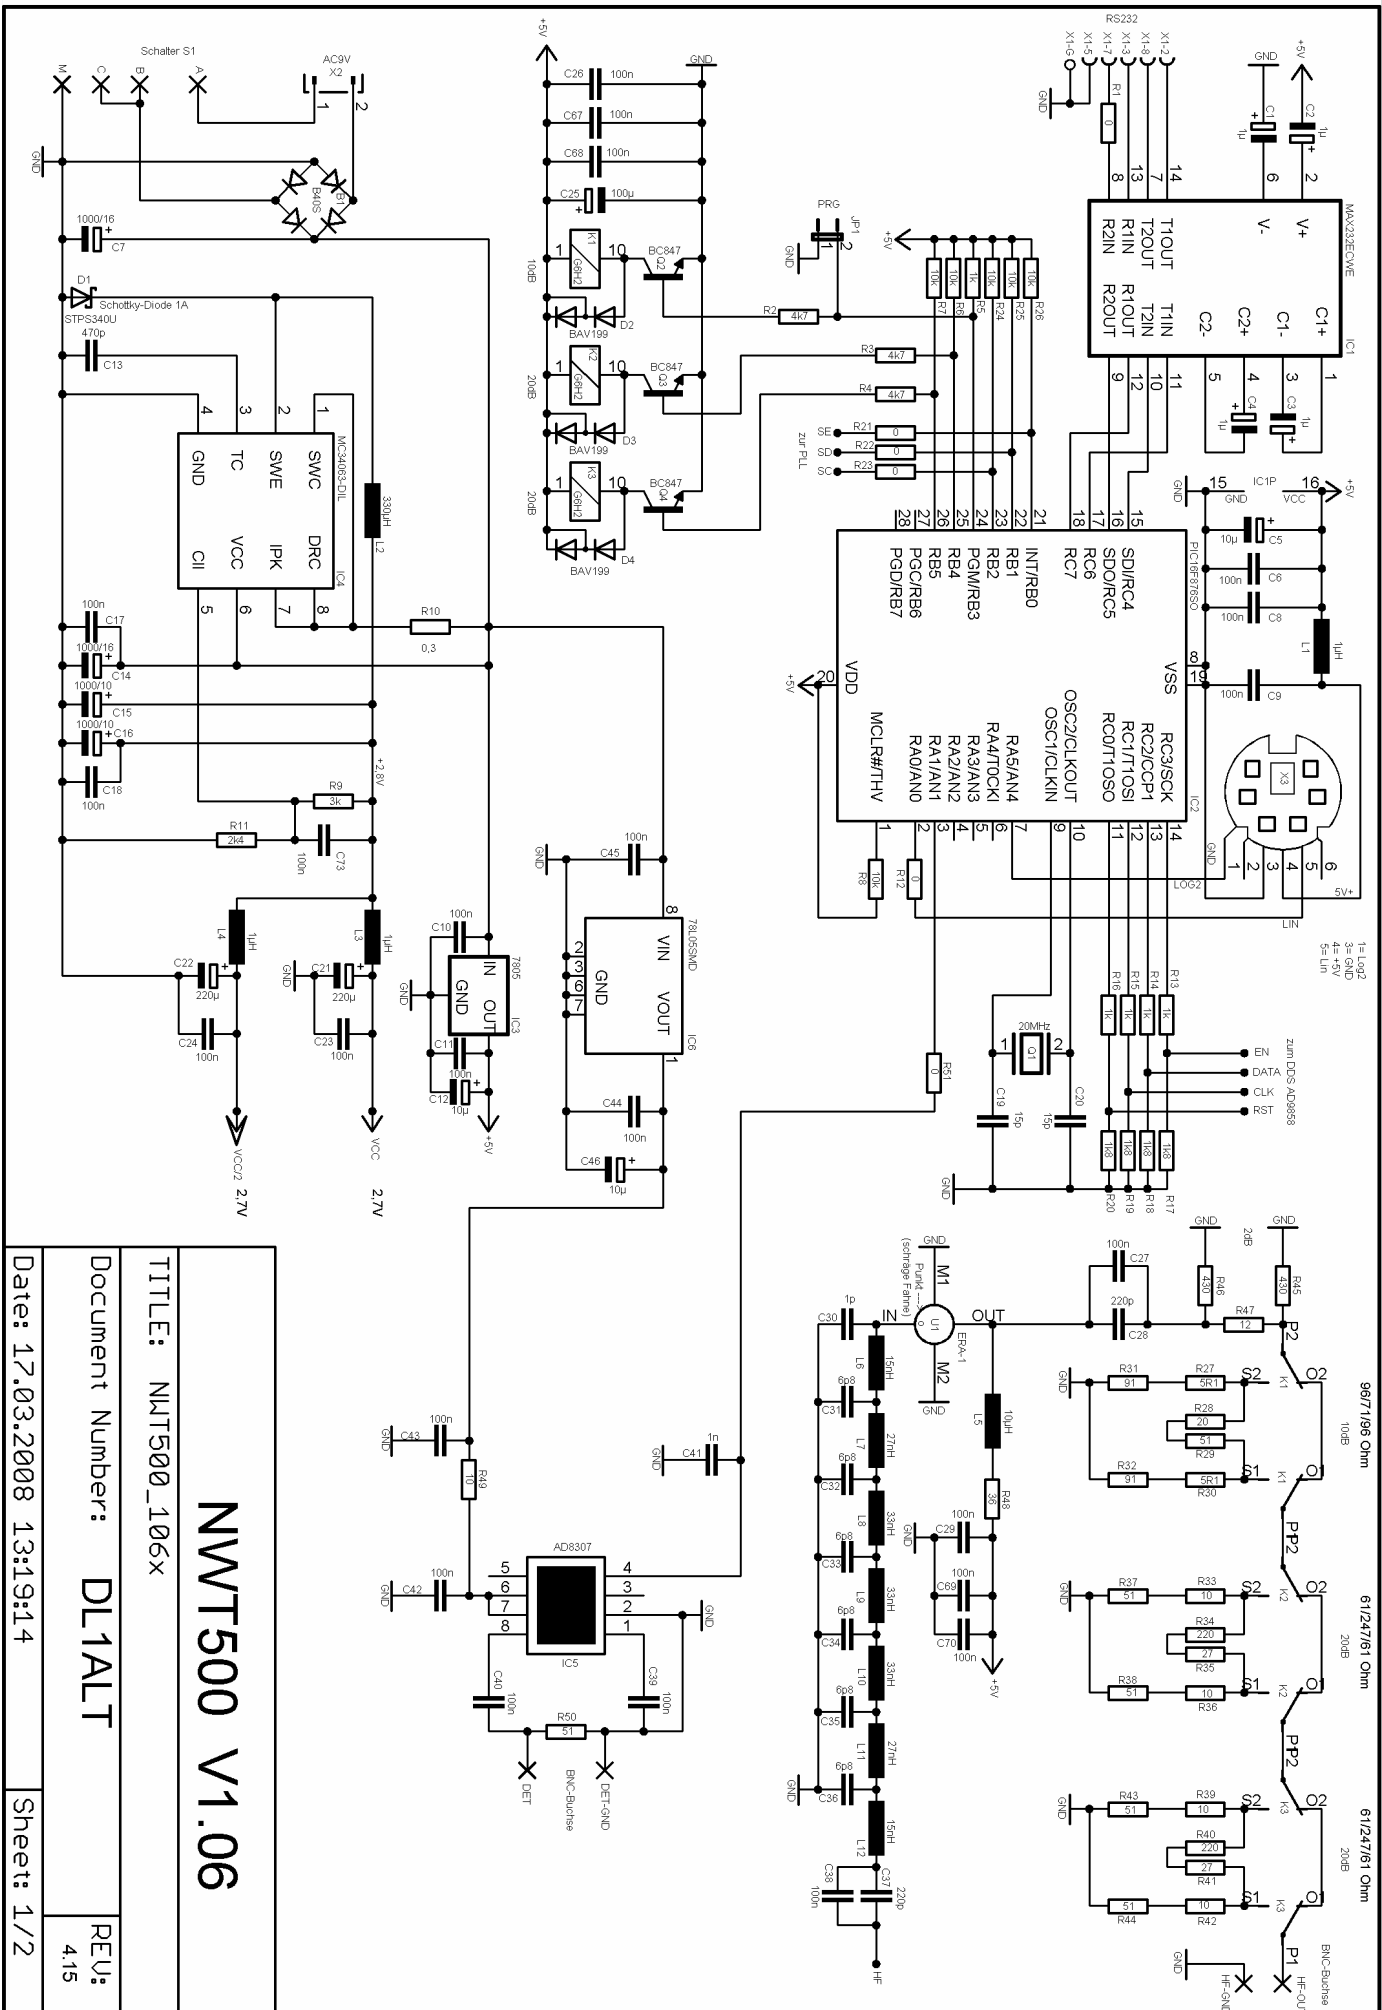

NWT-500

von DL1ALT

NWT500 V1.06

TITLE: NWT500_106X

Document Number: DL1ALT

REV: 4.15

Date: 17.03.2008 13:19:14

Sheet: 1/2

NWT500 V1.06

TITLE: NWT500_106X

Document Number: DL1ALT

Date: 17.03.2008 13:19:14

REV: 4.15

Sheet: 2/2

NWT500 V1.06 (c) DL1ALT

NWT500 V1.06
(c) DL1ALT