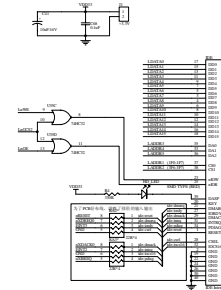

IIS/Audio

Nor Flash

PowerSupply

UART

USB Socket

IDE Interface

KeyBoard

Reset Signal