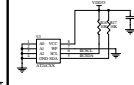

IIS/Audio

Nor Flash

PowerSupply

UART

USB Socket

IDE Interface

KeyBoard

Reset Signal