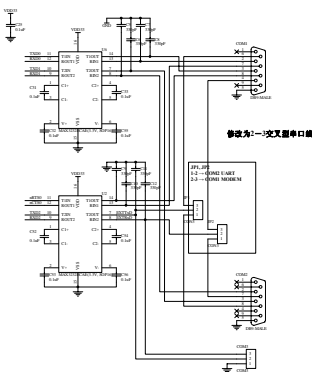

IIS/Audio

Nor Flash

PowerSupply

UART

USB Socket

IDE Interface

KeyBoard

Reset Signal