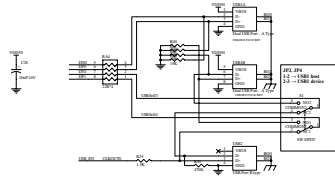

IIS/Audio

Nor Flash

PowerSupply

UART

USB Socket

IDE Interface

KeyBoard

Reset Signal