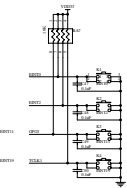

IIS/Audio

Nor Flash

PowerSupply

UART

USB Socket

IDE Interface

KeyBoard

Reset Signal