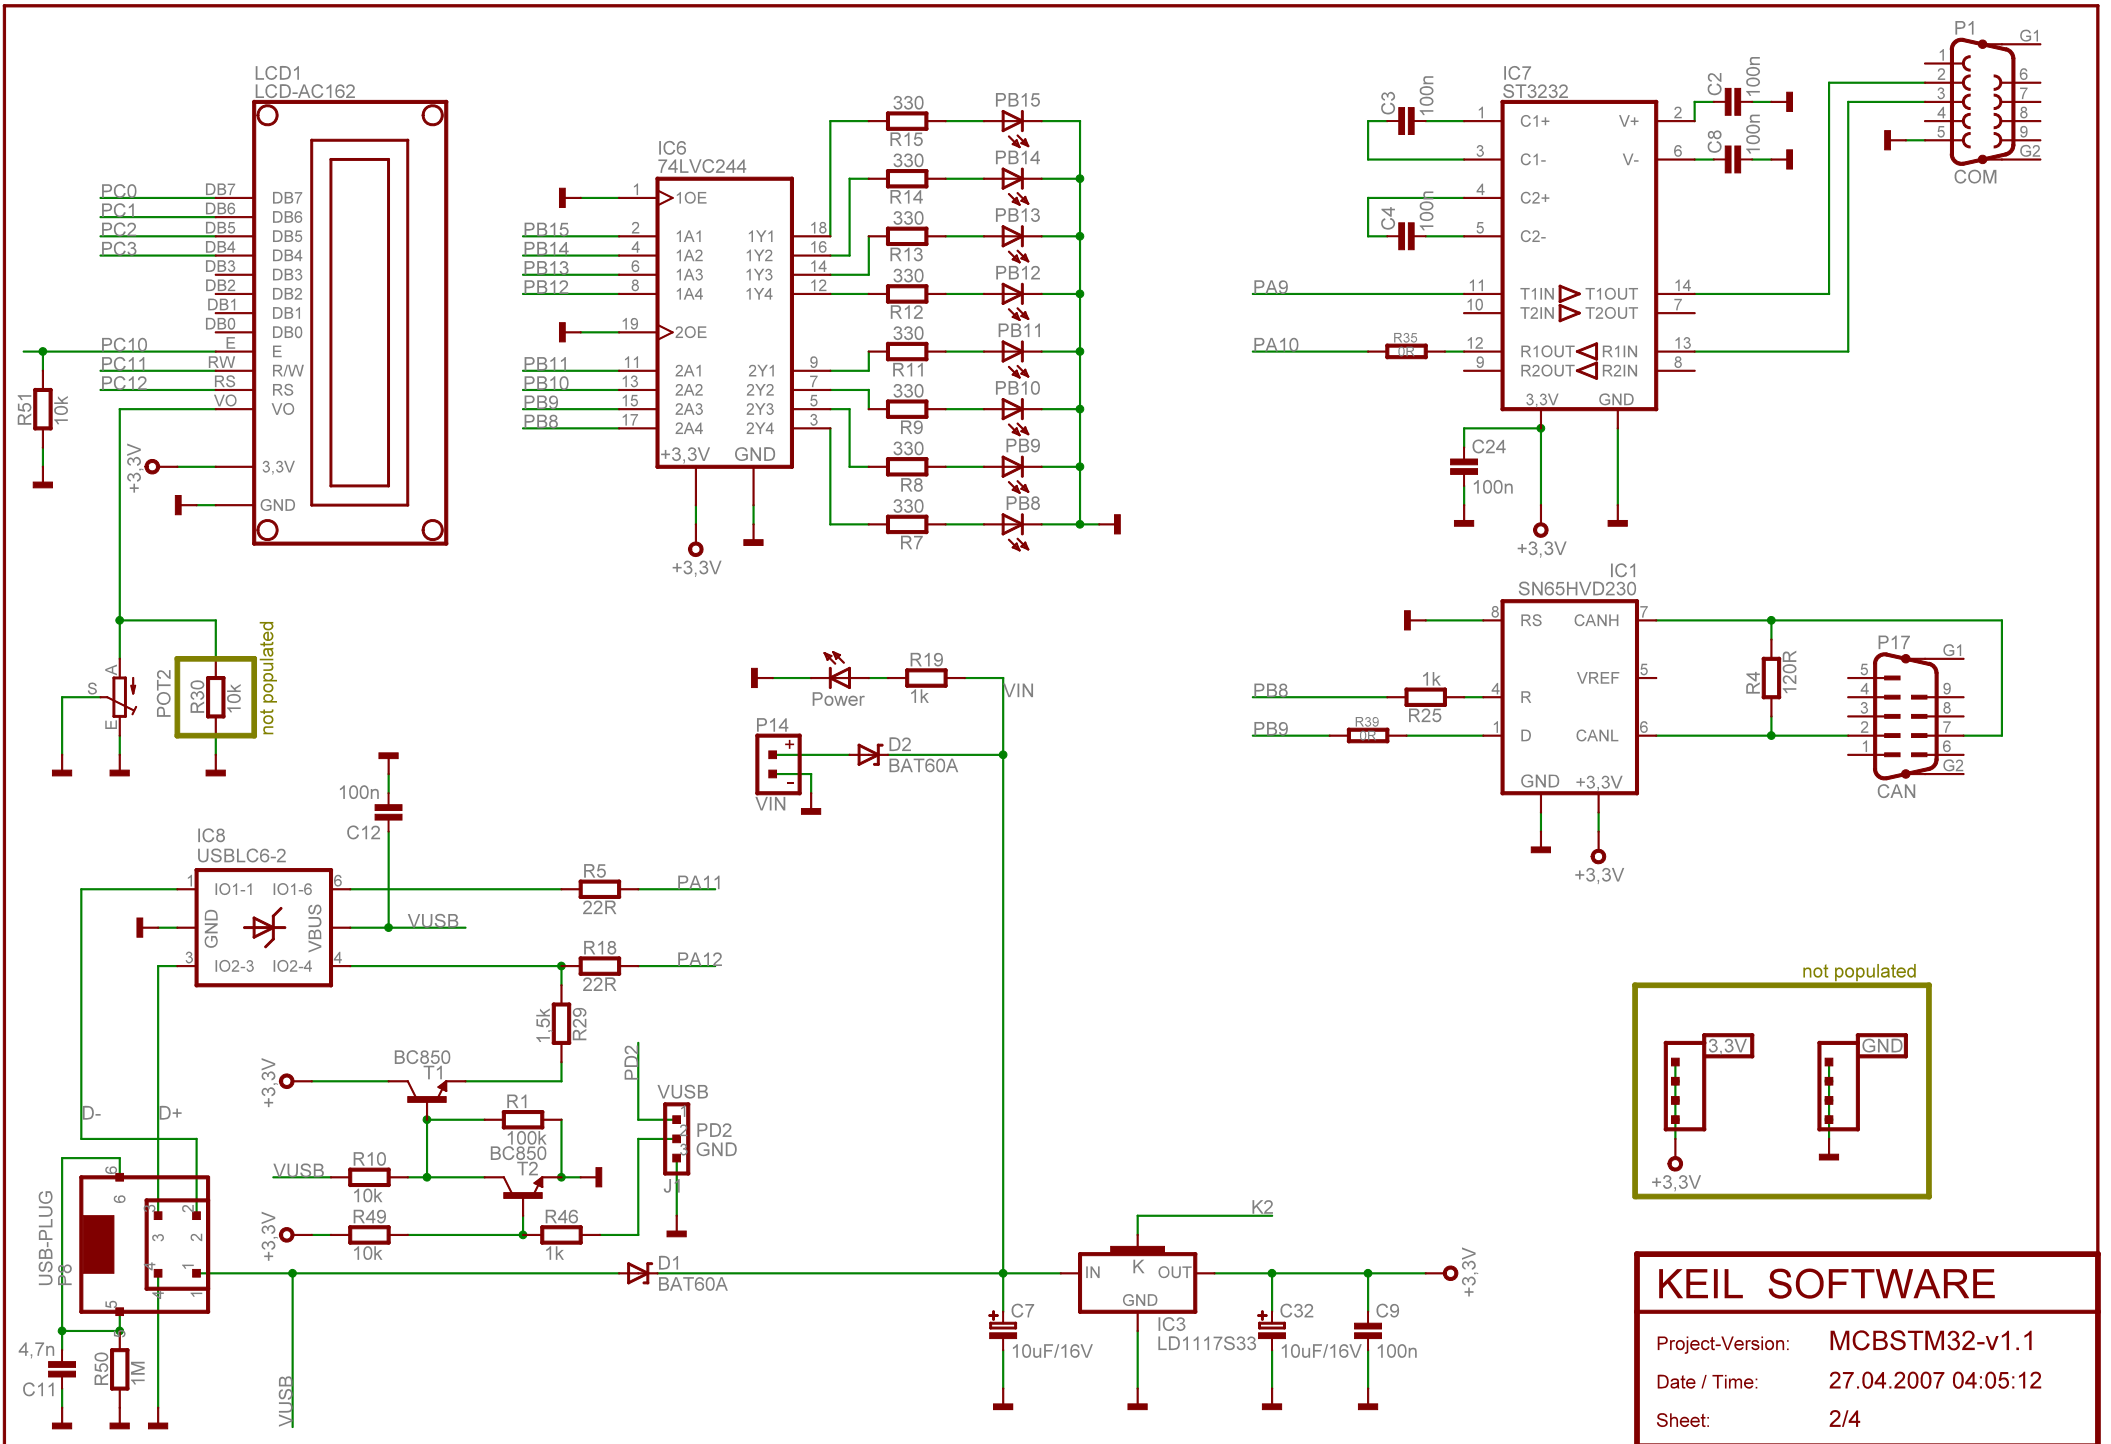

**KEIL SOFTWARE**

Project-Version: MCBSTM32-v1.1  
 Date / Time: 27.04.2007 04:05:12  
 Sheet: 1/4

**KEIL SOFTWARE**

Project-Version: MCBSTM32-v1.1

Date / Time: 27.04.2007 04:05:12

Sheet: 2/4