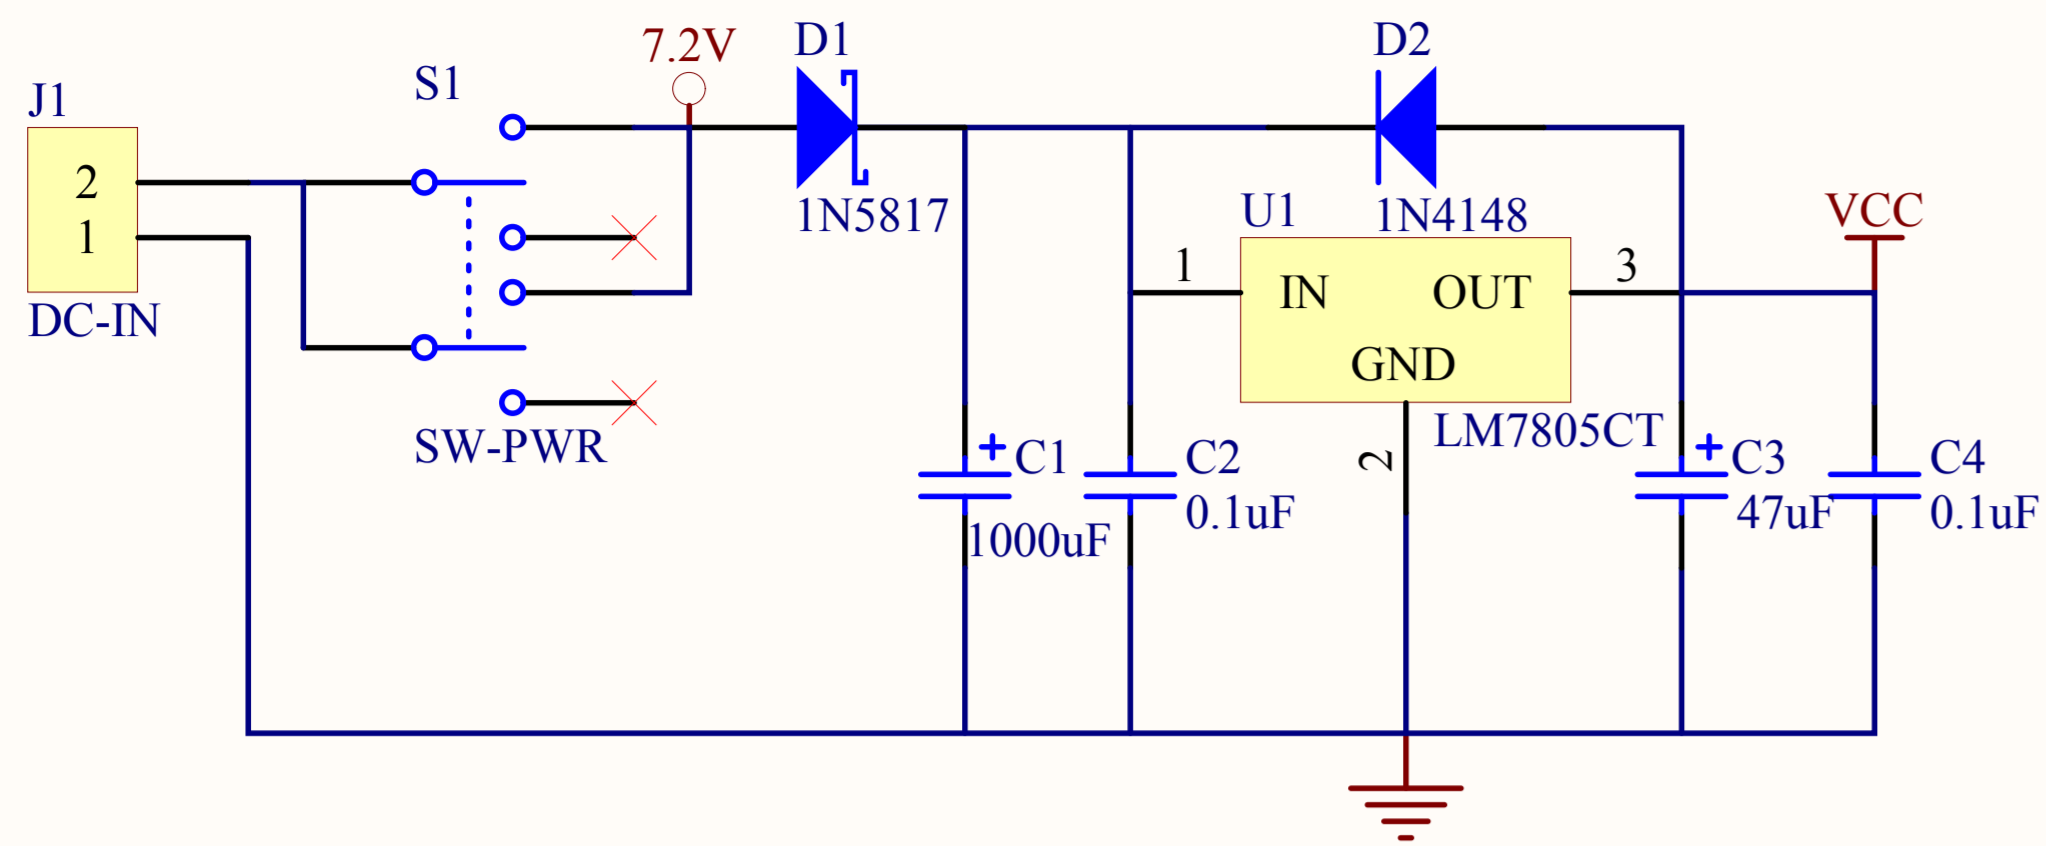

Title		
Size	Number	Revision
A4		
Date:	2008-9-14	Sheet of
File:	E:\Robot\...\MotoDriverMini.SchDoc	Drawn By:

Title		
Size	Number	Revision
A4		
Date:	2008-9-14	Sheet of
File:	E:\Robot\...\RobotCtrlerMini.SchDoc	Drawn By: