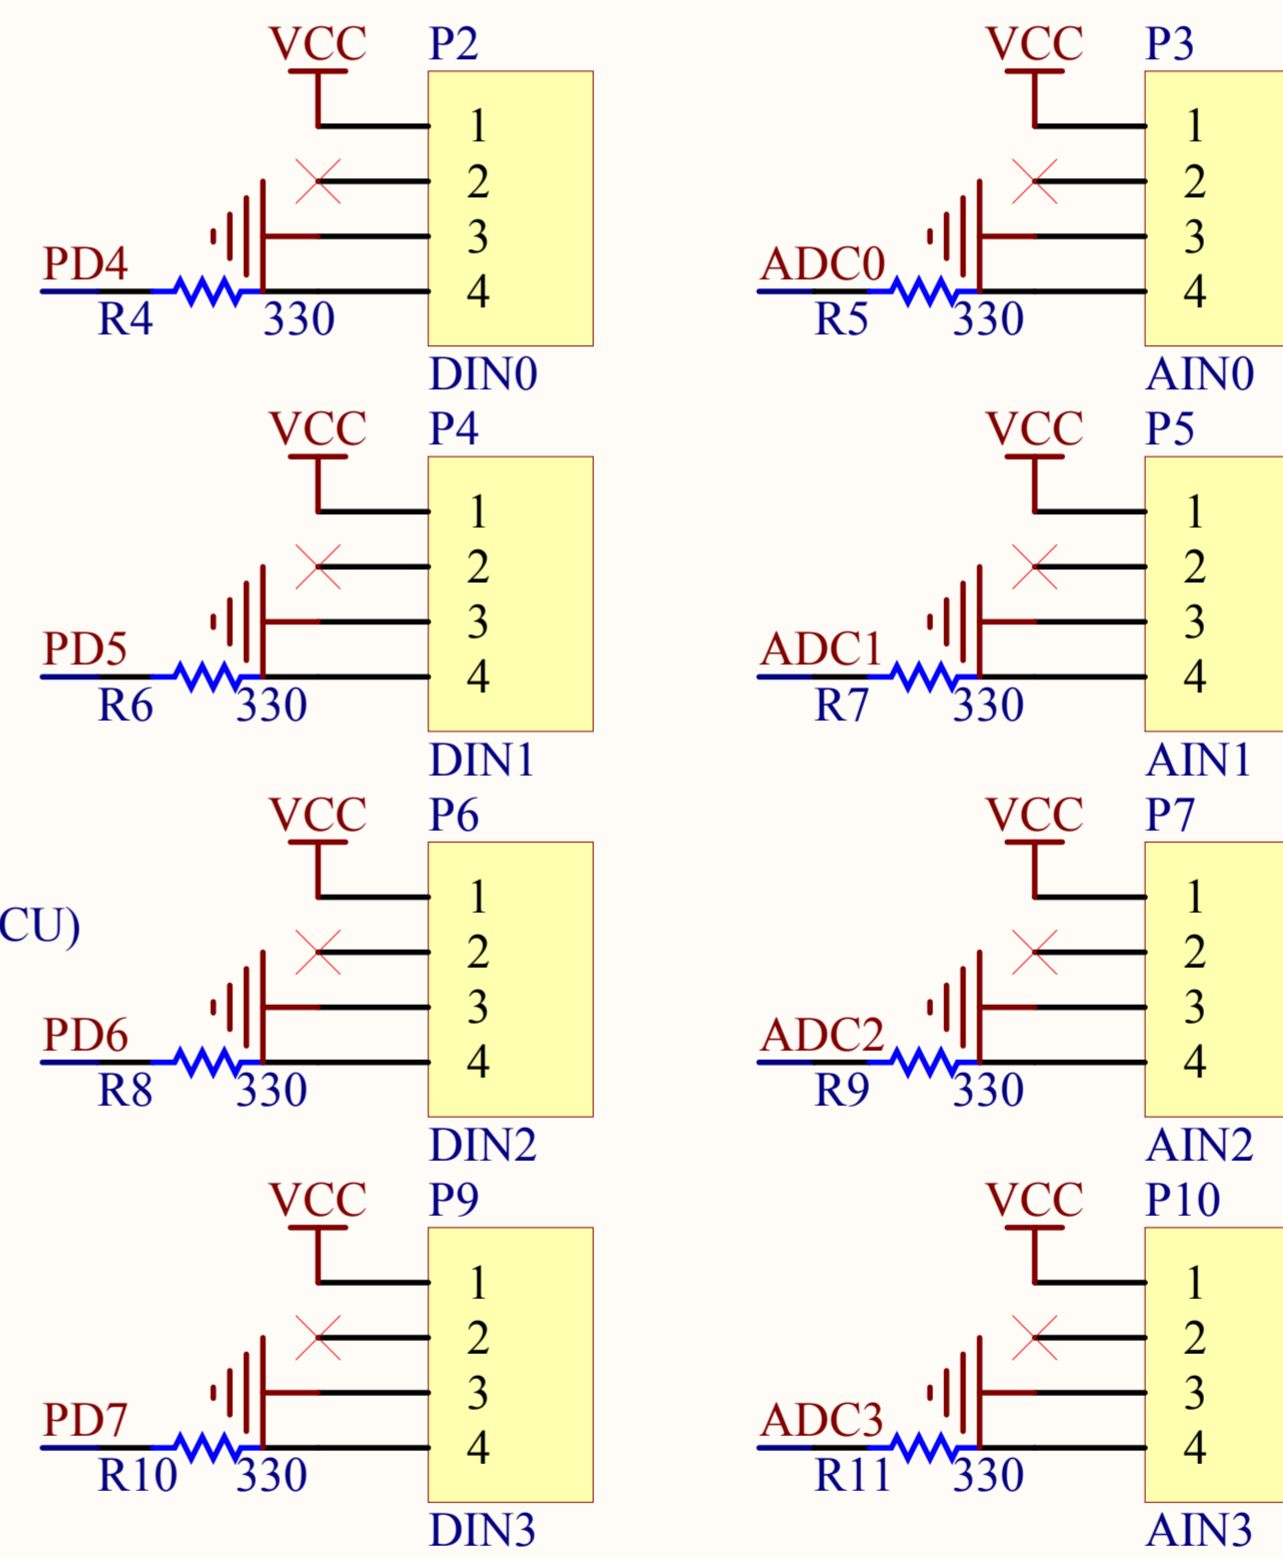

Title		
Size	Number	Revision
A4		
Date:	2008-9-14	Sheet of
File:	E:\Robot\...\MotoDriverMini.SchDoc	Drawn By:

Title		
Size	Number	Revision
A4		
Date:	2008-9-14	Sheet of
File:	E:\Robot\...\RobotCtrlerMini.SchDoc	Drawn By: