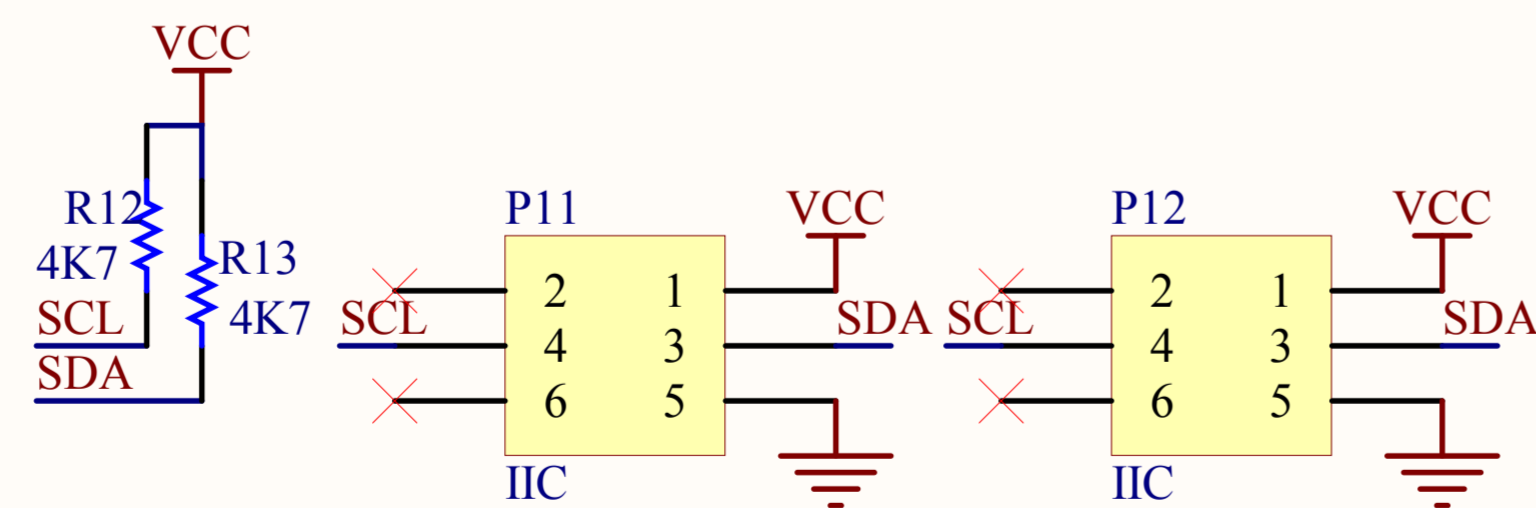

Title		
Size	Number	Revision
A4		
Date:	2008-9-14	Sheet of
File:	E:\Robot\...\MotoDriverMini.SchDoc	Drawn By:

Title		
Size	Number	Revision
A4		
Date:	2008-9-14	Sheet of
File:	E:\Robot\...\RobotCtrlerMini.SchDoc	Drawn By: