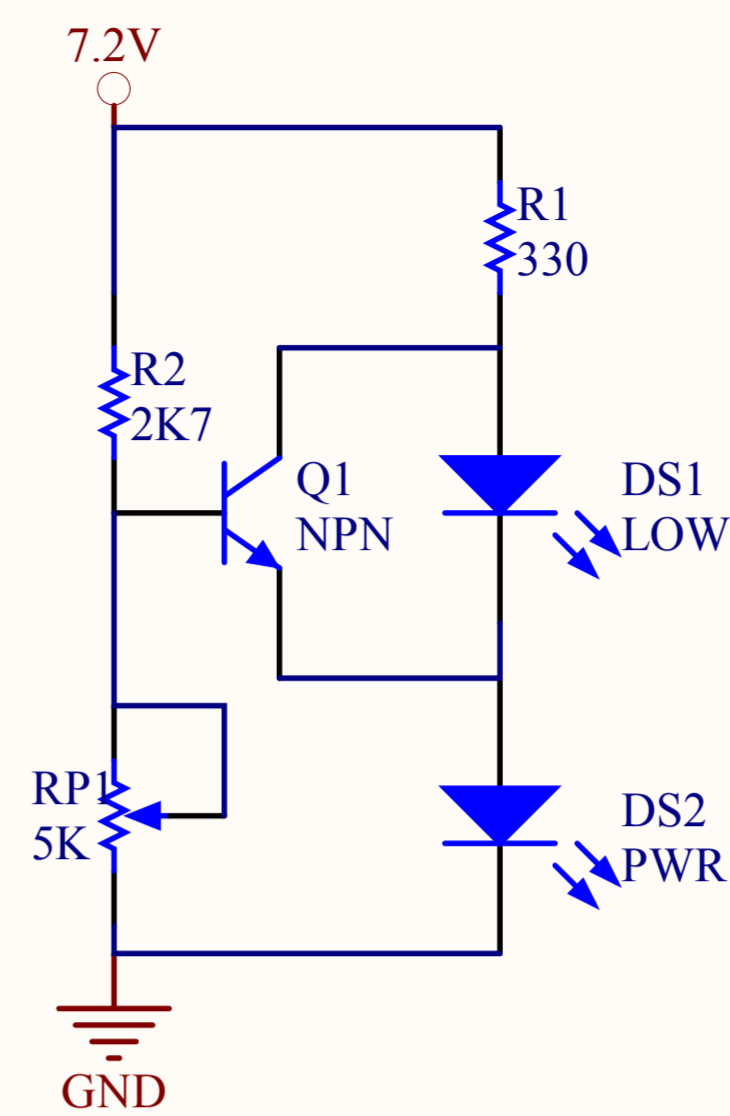

Title		
Size	Number	Revision
A4		
Date:	2008-9-14	Sheet of
File:	E:\Robot\...\MotoDriverMini.SchDoc	Drawn By:

Title		
Size	Number	Revision
A4		
Date:	2008-9-14	Sheet of
File:	E:\Robot\...\RobotCtrlerMini.SchDoc	Drawn By: