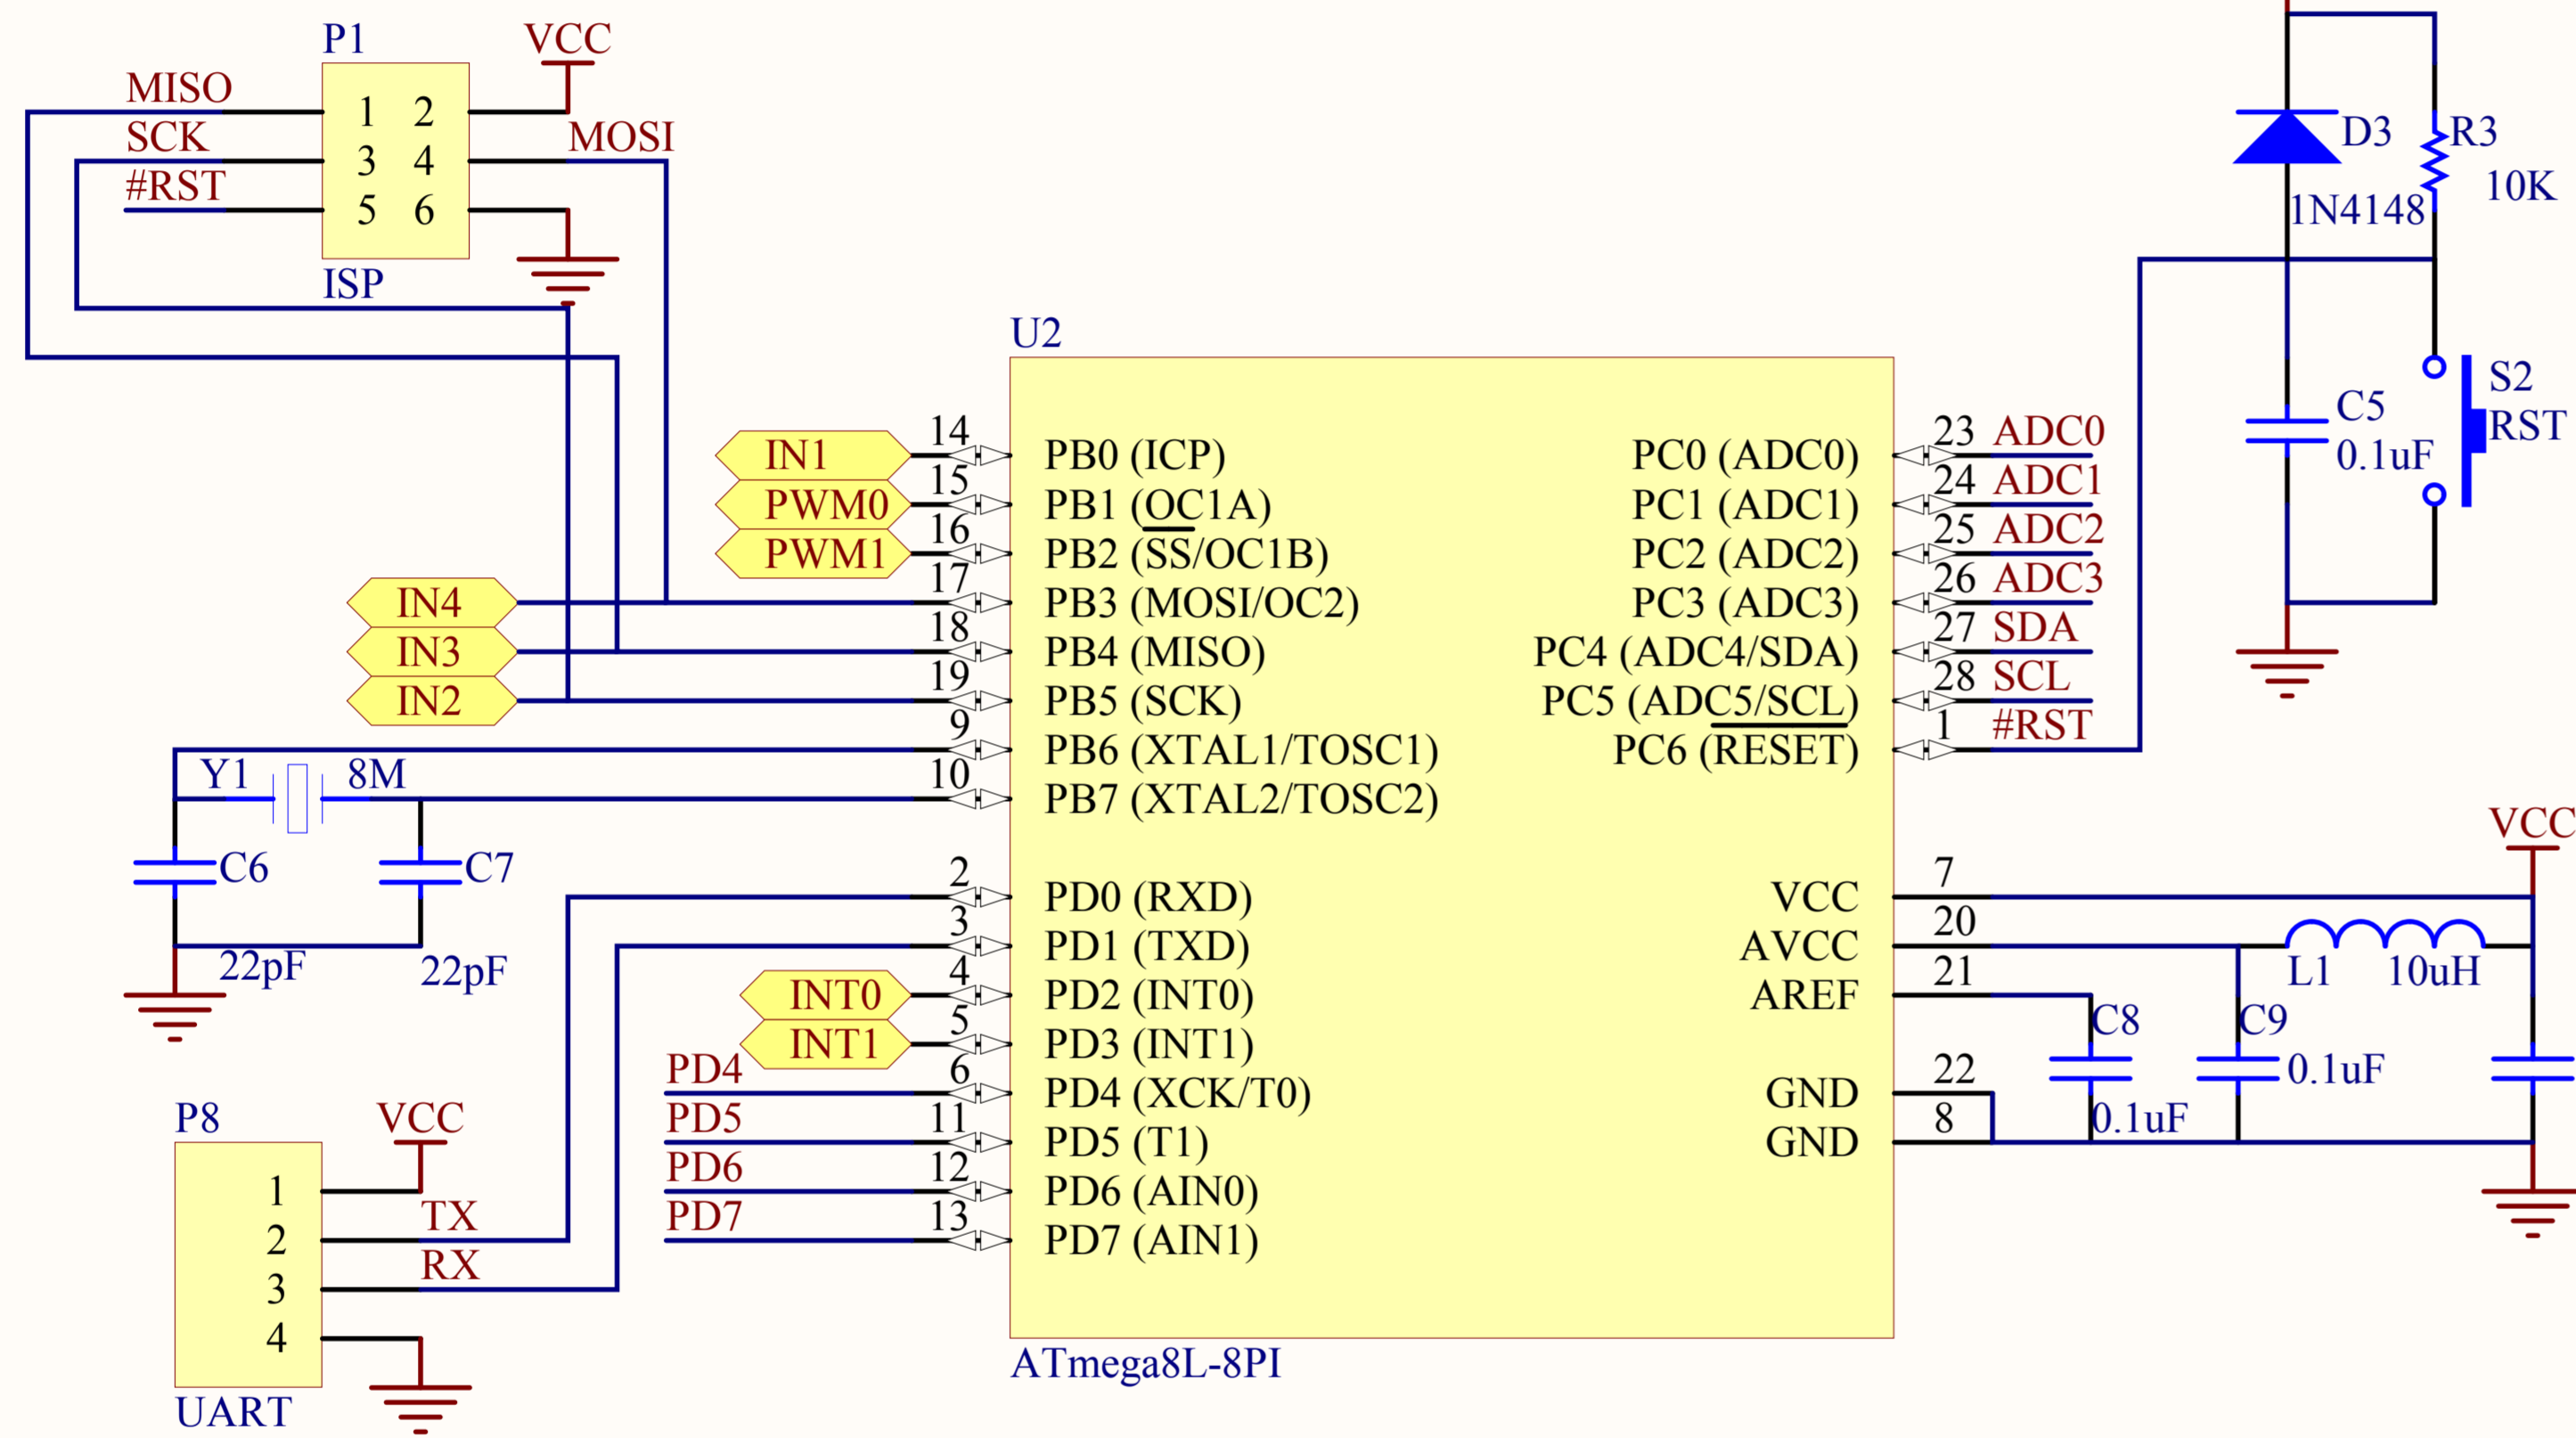

Title		
Size	Number	Revision
A4		
Date:	2008-9-14	Sheet of
File:	E:\Robot\...\MotoDriverMini.SchDoc	Drawn By:

Title		
Size	Number	Revision
A4		
Date:	2008-9-14	Sheet of
File:	E:\Robot\...\RobotCtrlerMini.SchDoc	Drawn By: