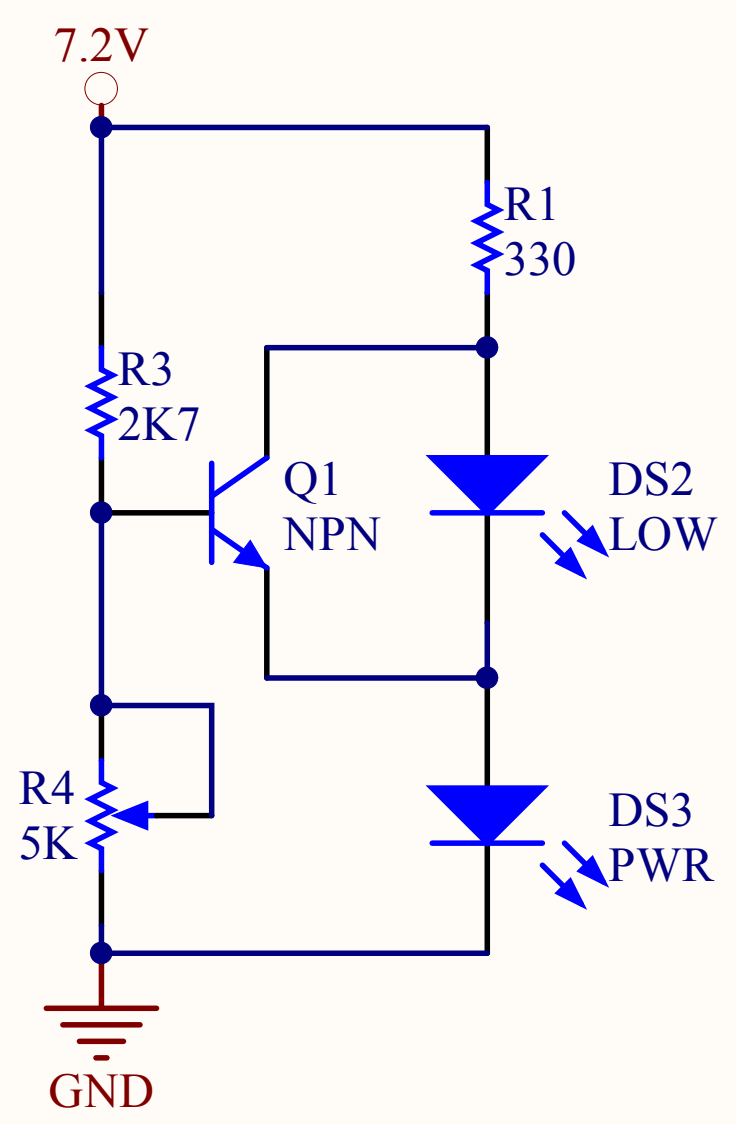

Title		
Size	Number	Revision
A4		
Date:	2008-9-11	Sheet of
File:	E:\Robot\...\MotoDriverMini.SchDoc	Drawn By:

Title		
Size	Number	Revision
A4		
Date:	2008-9-11	Sheet of
File:	E:\Robot\...\RobotCtrlerMini.SchDoc	Drawn By: