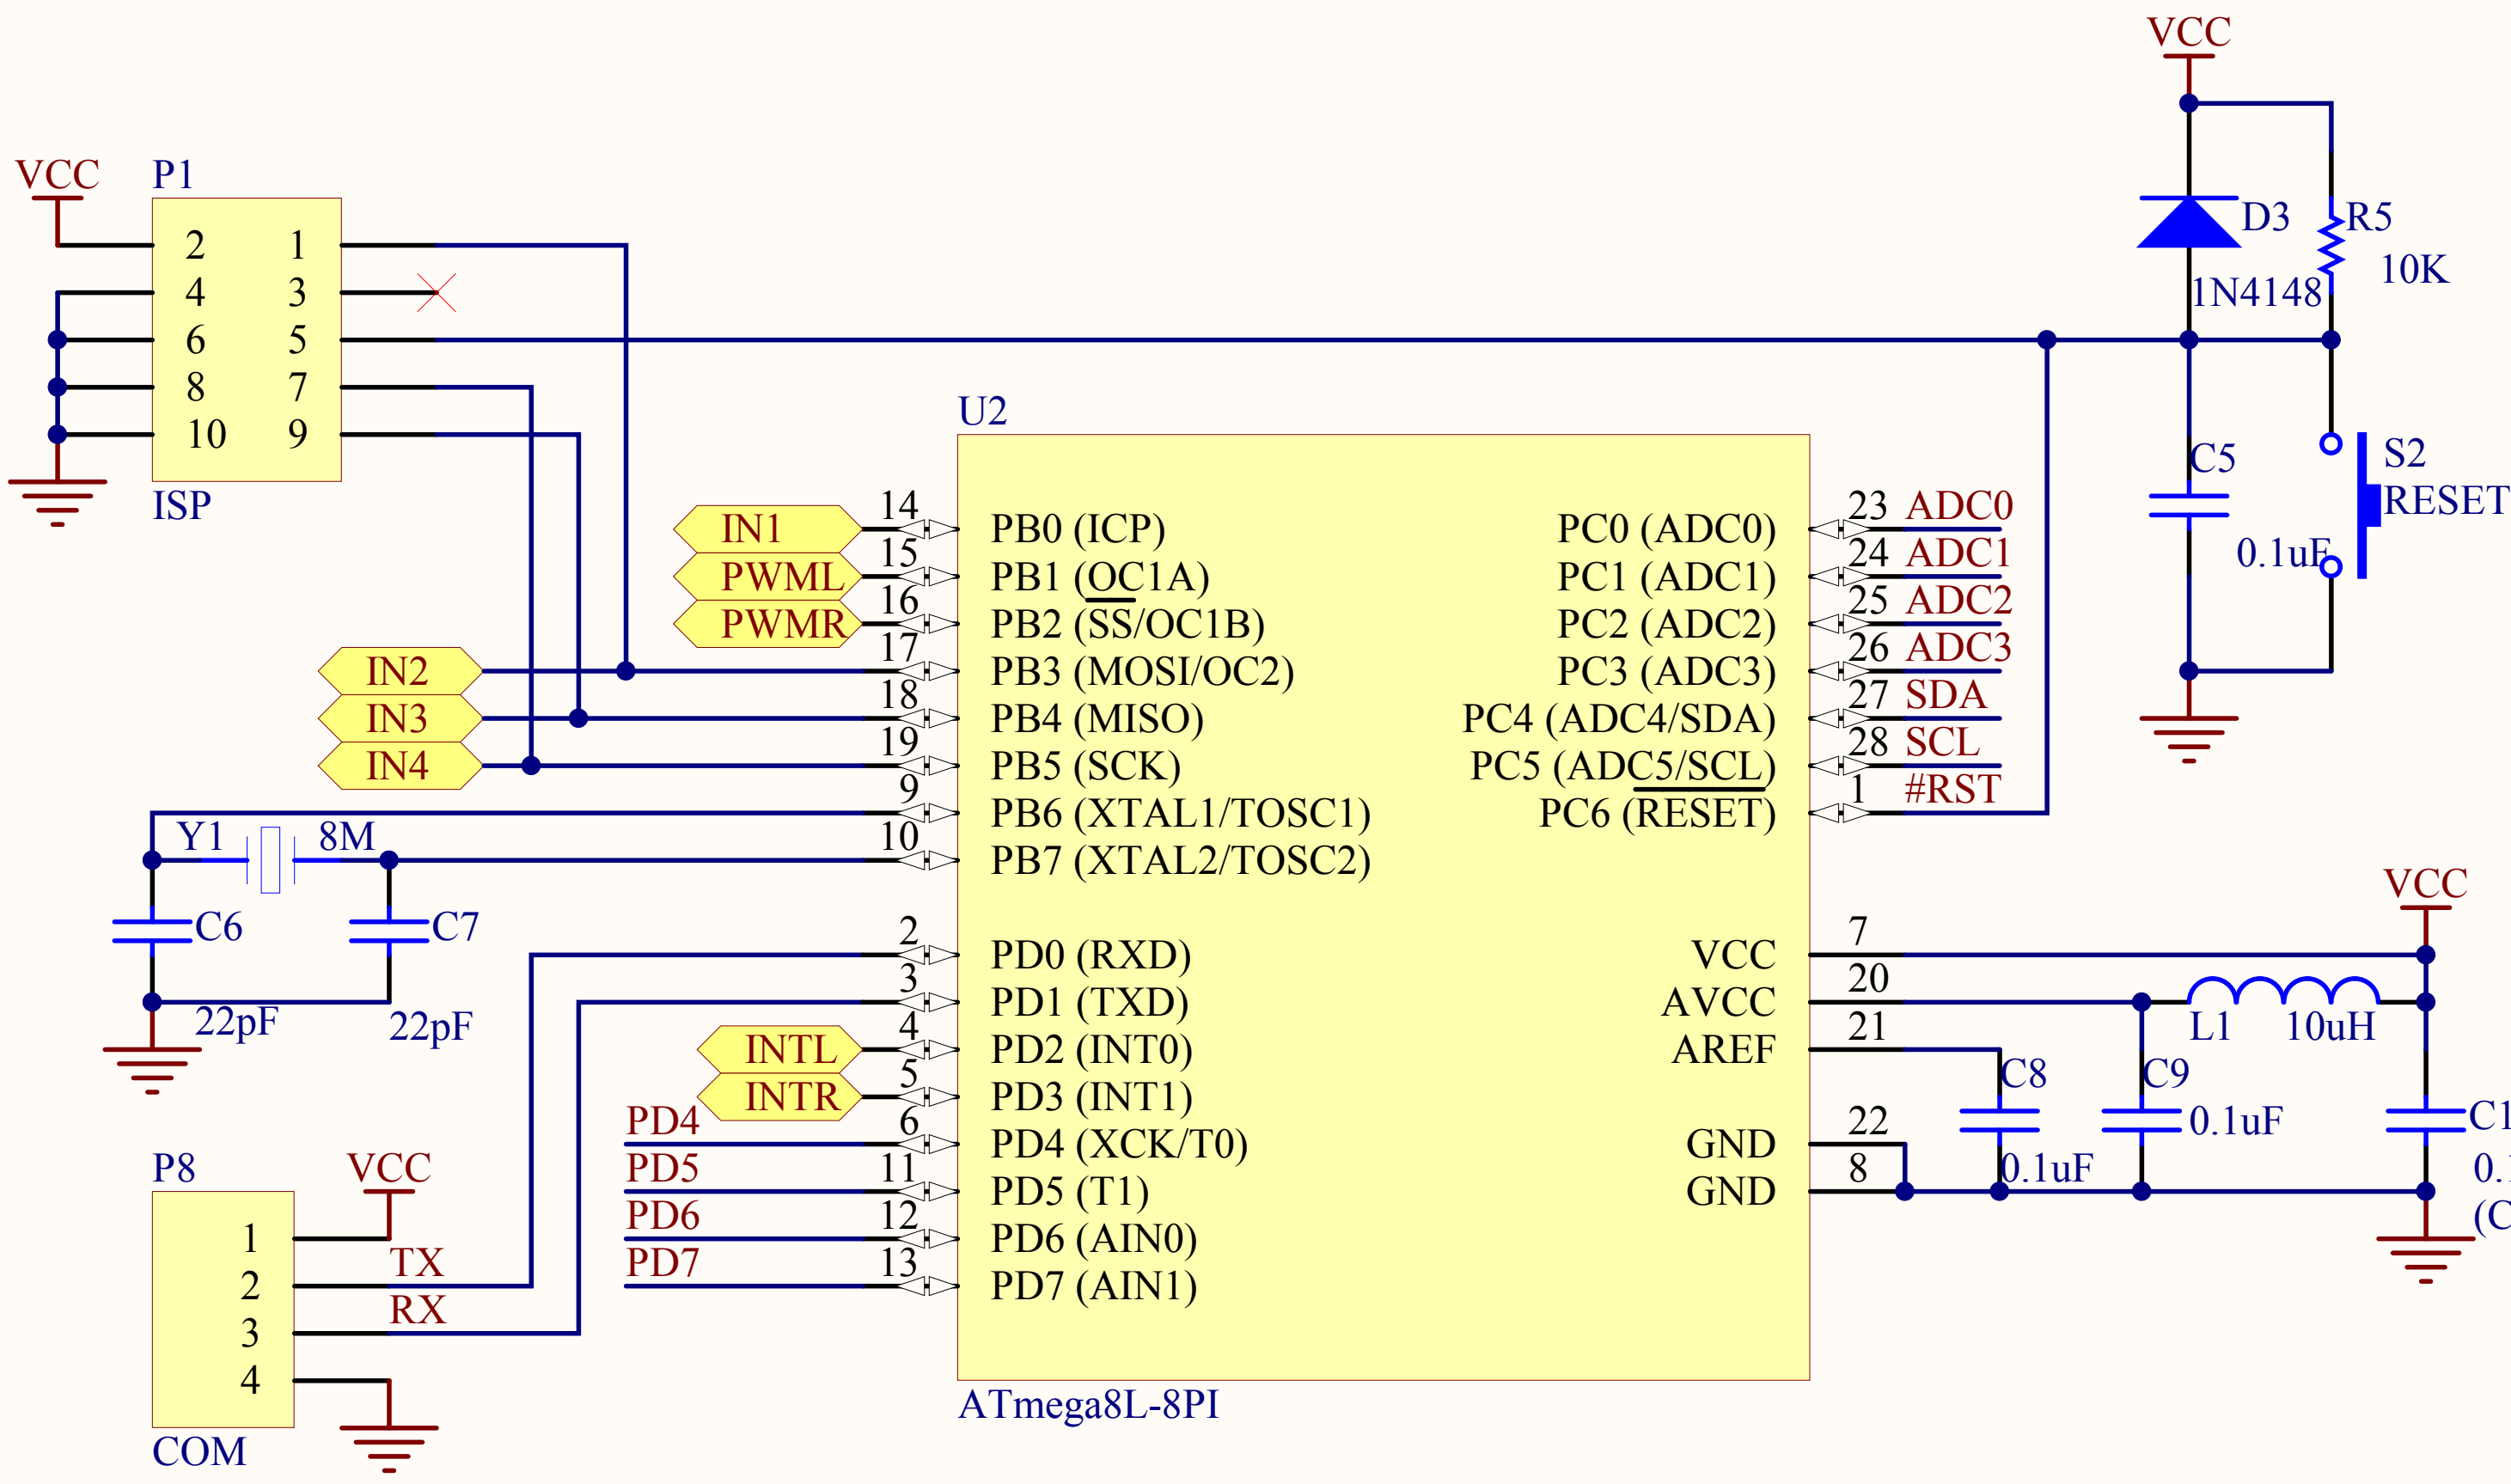

Title		
Size	Number	Revision
A4		
Date:	2008-9-11	Sheet of
File:	E:\Robot\...\MotoDriverMini.SchDoc	Drawn By:

Title		
Size	Number	Revision
A4		
Date:	2008-9-11	Sheet of
File:	E:\Robot\...\RobotCtrlerMini.SchDoc	Drawn By: