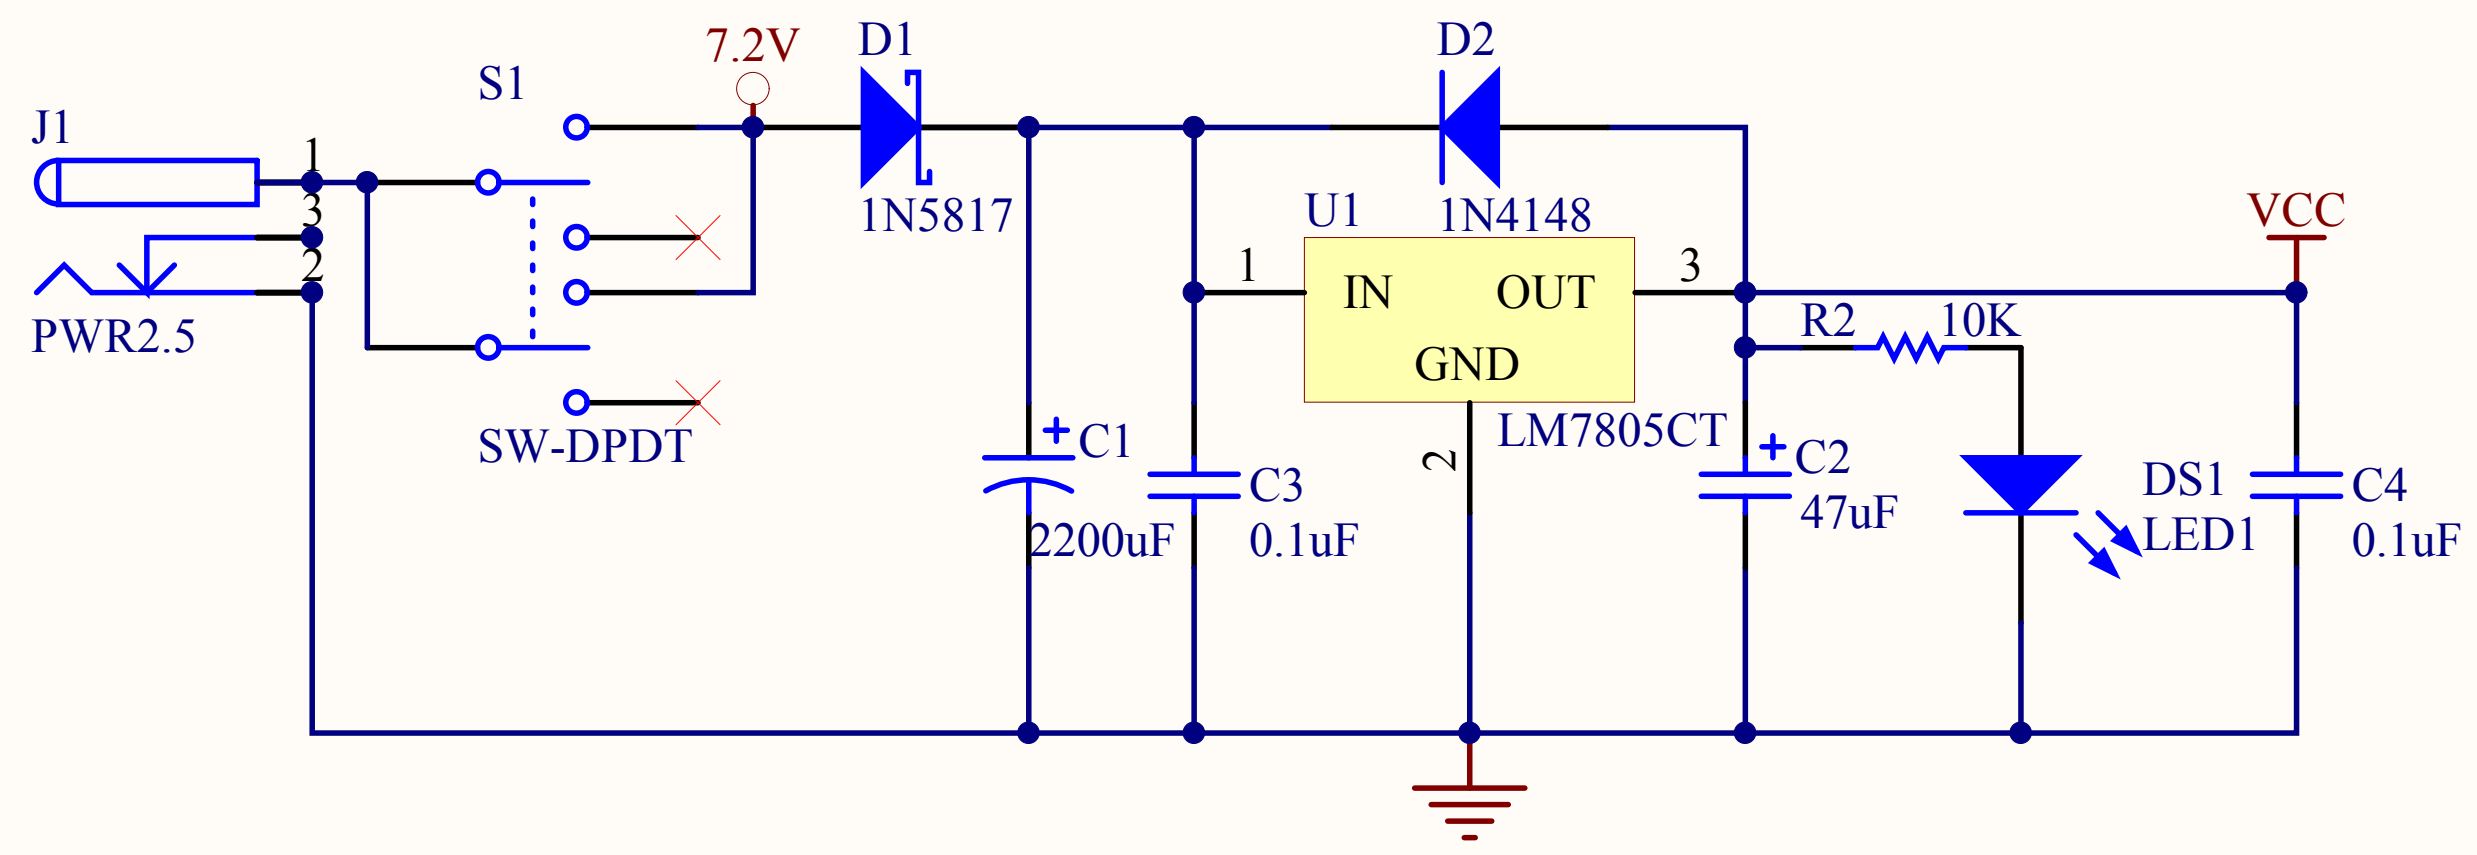

Title		
Size	Number	Revision
A4		
Date:	2008-9-11	Sheet of
File:	E:\Robot\...\MotoDriverMini.SchDoc	Drawn By:

Title		
Size	Number	Revision
A4		
Date:	2008-9-11	Sheet of
File:	E:\Robot\...\RobotCtrlerMini.SchDoc	Drawn By: