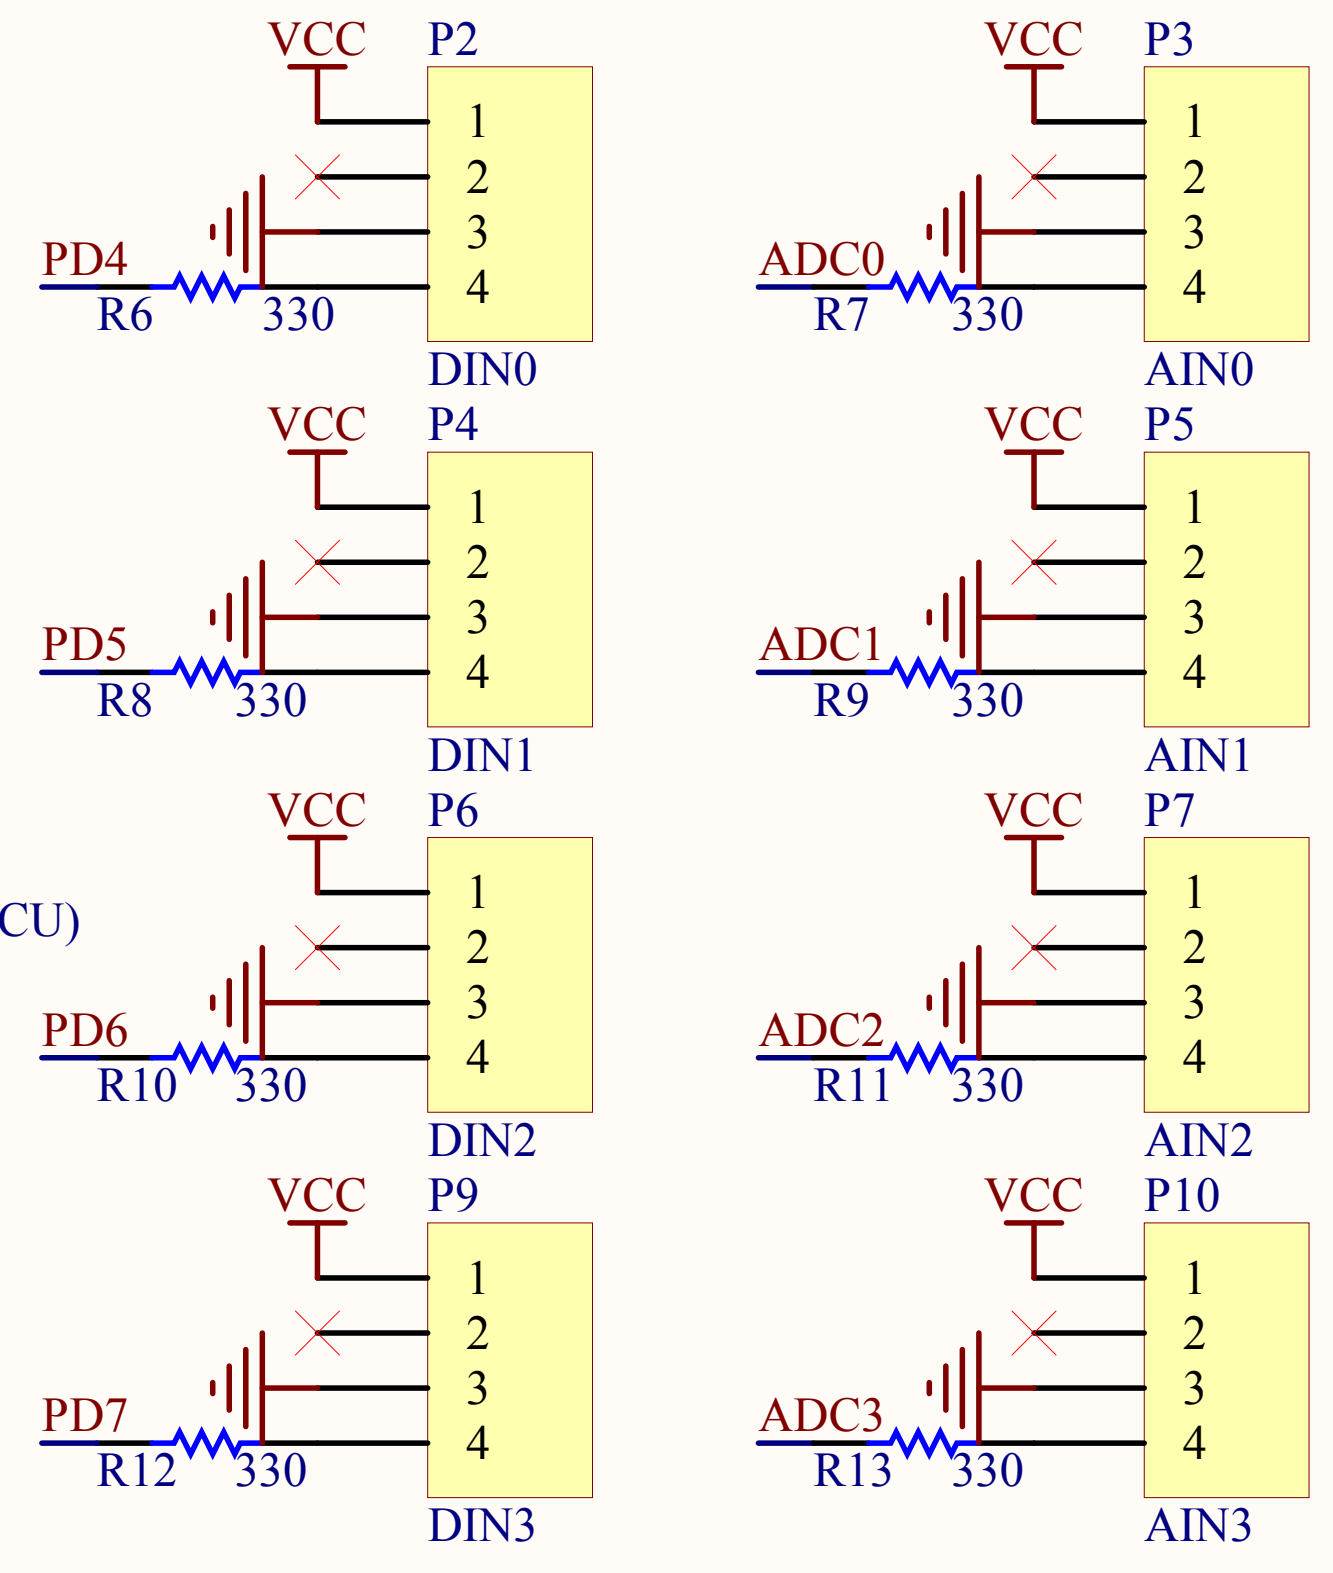

Title		
Size	Number	Revision
A4		
Date:	2008-9-11	Sheet of
File:	E:\Robot\...\MotoDriverMini.SchDoc	Drawn By:

Title		
Size	Number	Revision
A4		
Date:	2008-9-11	Sheet of
File:	E:\Robot\...\RobotCtrlerMini.SchDoc	Drawn By: