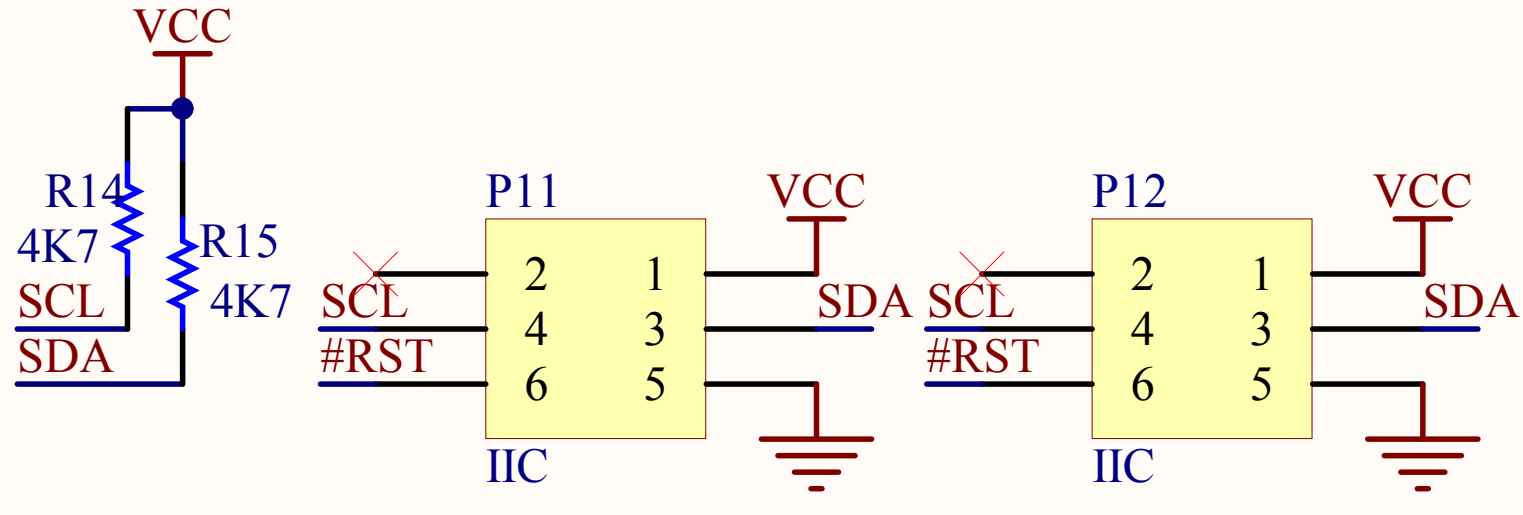

Title		
Size	Number	Revision
A4		
Date:	2008-9-11	Sheet of
File:	E:\Robot\...\MotoDriverMini.SchDoc	Drawn By:

Title		
Size	Number	Revision
A4		
Date:	2008-9-11	Sheet of
File:	E:\Robot\...\RobotCtrlerMini.SchDoc	Drawn By: