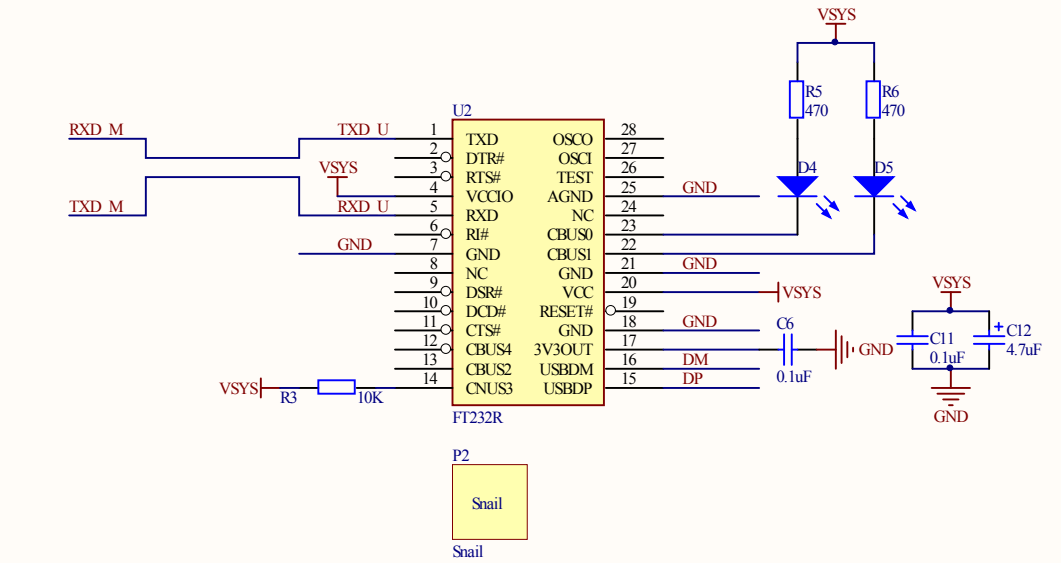

Snail mkII DEMO
Snail Studio
 designed by HW kingofkings SW Gorgon Meducer
VERSION 1.37 P
20080803

Title		
Size	Number	Revision
A4		
Date:	2008-8-3	Sheet of
File:	D:\PROJECT\Snail MK2 Demo Simple.SchDoc Drawn By:	