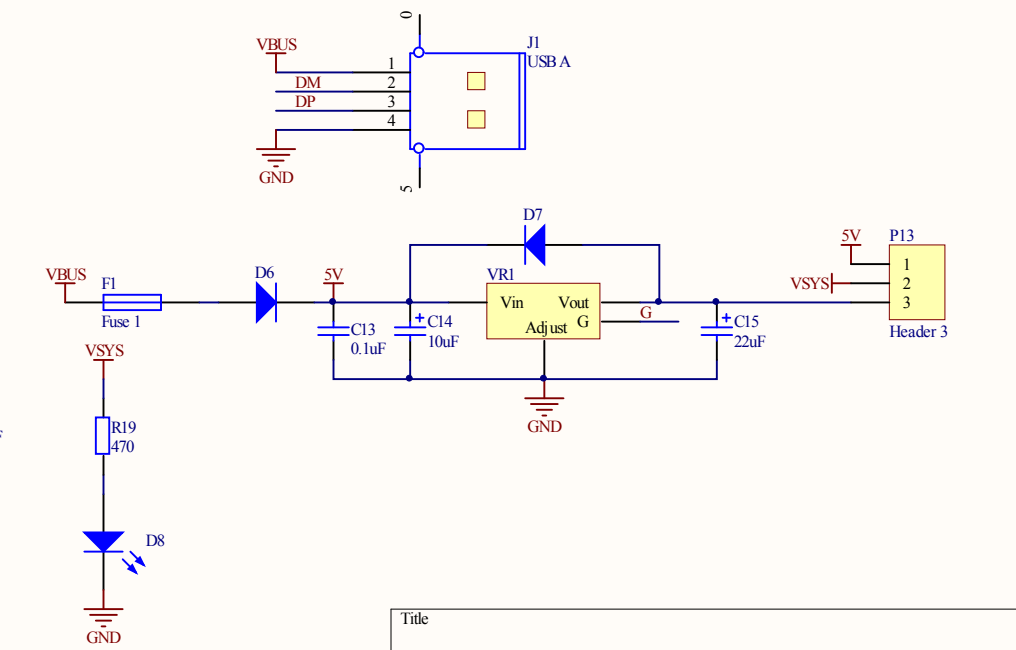

Snail mkII DEMO
Snail Studio
 designed by HW kingofkings SW Gorgon Meducer
VERSION 1.37 P
20080803

Title		
Size	Number	Revision
A4		
Date:	2008-8-3	Sheet of
File:	D:\PROJECT\Snail MK2 Demo Simple.SchDoc Drawn By:	