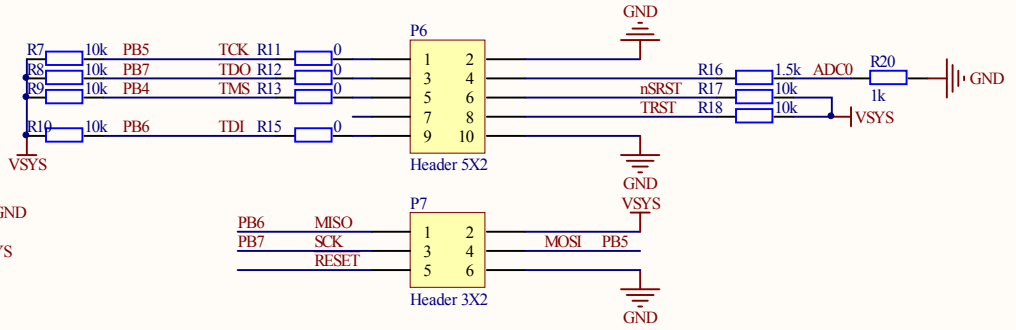

Snail mkII DEMO
Snail Studio
 designed by HW kingofkings SW Gorgon Meducer
VERSION 1.37 P
20080803

Title		
Size	Number	Revision
A4		
Date:	2008-8-3	Sheet of
File:	D:\PROJECT\Snail MK2 Demo Simple.SchDoc Drawn By:	