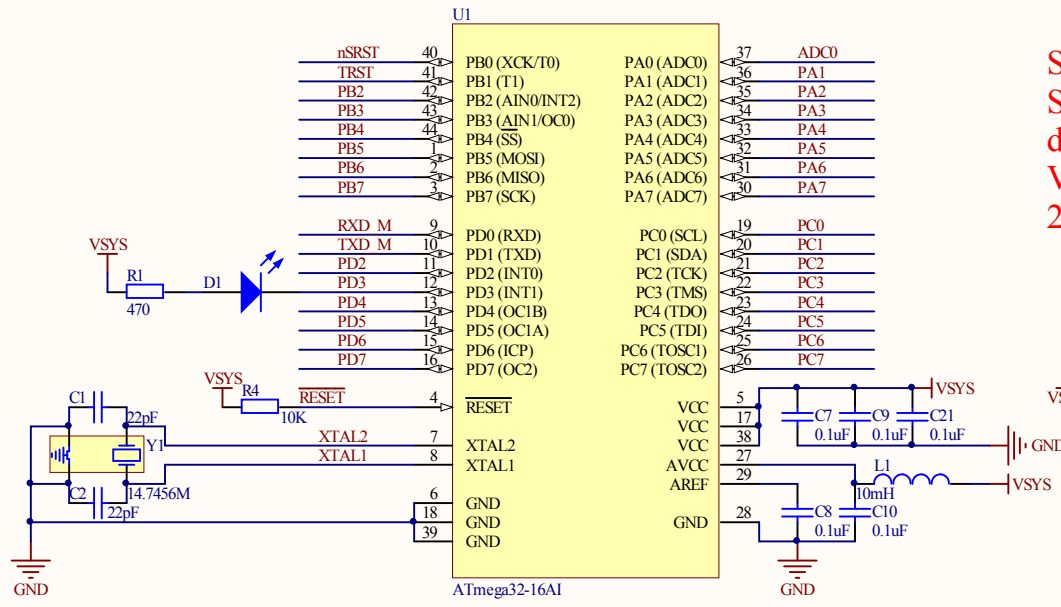

Snail mkII DEMO
Snail Studio
 designed by HW kingofkings SW Gorgon Meducer
VERSION 1.37 P
20080803

Title		
Size	Number	Revision
A4		
Date:	2008-8-3	Sheet of
File:	D:\PROJECT\Snail MK2 Demo Simple.SchDoc Drawn By:	